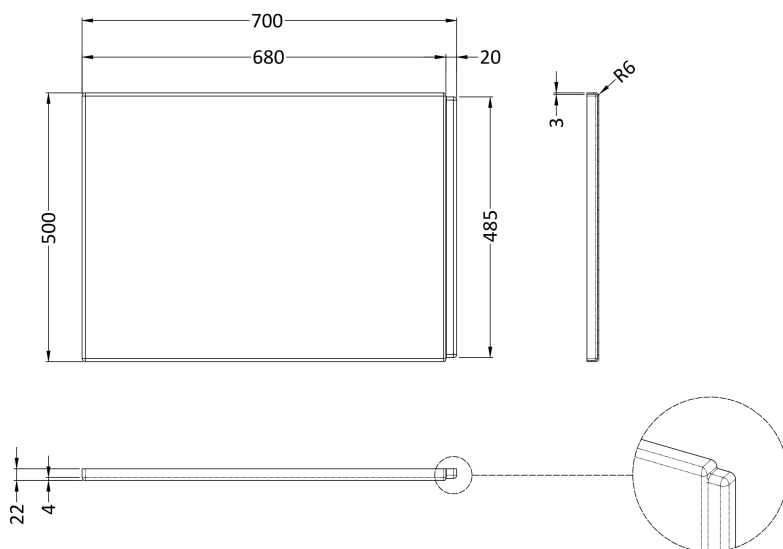

Sales Code: WBB201

Description: B-Shaped End Panel

Product Dimensions

| | |
|-------------------|-----|
| Length (mm): | 700 |
| Width (mm): | 500 |
| Depth (mm): | 26 |
| Nett Weight (kg): | 1 |

Packaging Dimensions

| | |
|--------------------|-----|
| Length (mm): | 720 |
| Width (mm): | 520 |
| Depth (mm): | 30 |
| Gross Weight (kg): | 1 |

Packaging Data

| | |
|---------------|--------------------------|
| Box Colour: | Polybagged With End Caps |
| Box Qty: | 1 |
| Label Size: | 100 x 50 |
| Label Colour: | White Label |
| Label Qty: | 1 |

Outer Box Dimensions (If Applicable)

| | |
|--------------------|---------------|
| Length (mm): | |
| Width (mm): | |
| Height (mm): | |
| Gross Weight (kg): | |
| Barcode: | 5055369083565 |

Product Details

| | |
|----------------------------|-----------------|
| Country of Origin: | Turkey |
| Fitting Instruction: | No |
| Certification: | FSC: CE & UKCA: |
| Material Colour Reference: | European White |
| Product Material: | Acrylic |
| Material Thickness: | 2mm |
| Volume (Ltr): | N/A |
| Displaced Capacity: | N/A |
| Leg Set Included: | Not Applicable |
| Waste Included: | Not Applicable |
| Drilled/Undrilled: | Not Applicable |
| Includes Grips: | Not Applicable |
| Embossed: | Not Applicable |
| No of Tapholes: | Not Applicable |
| Anti-Slip: | Not Applicable |