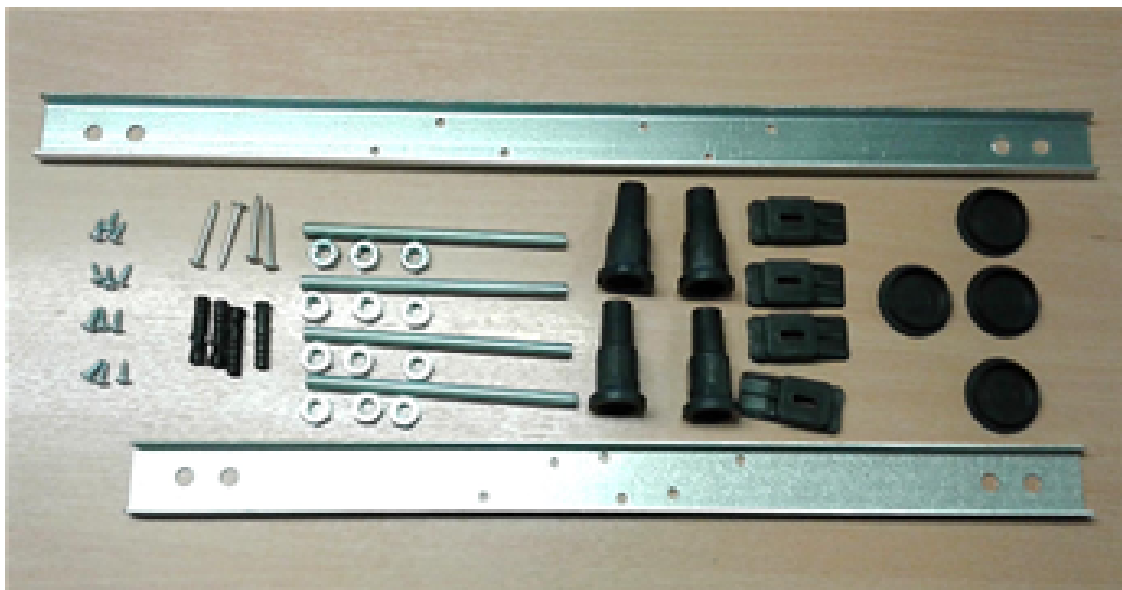

Sales Code: WBP1585R

Description: 1500 X 850 P Shape Bath Rh

Packaging Details

Barcode: 5056211822387

Sales Code: WBP104

Description: 1500mm P Shaped Showerbath Rh

Product Dimensions

Length (mm):	1500
Width (mm):	850
Depth (mm):	415
Nett Weight (kg):	19

Packaging Dimensions

Length (mm):	1500
Width (mm):	900
Depth (mm):	415
Gross Weight (kg):	19

Packaging Data

Box Colour:	Brown Cardboard Sleeve
Box Qty:	1
Label Size:	300 x 35
Label Colour:	White Label
Label Qty:	2

Outer Box Dimensions (If Applicable)

Length (mm):	
Width (mm):	
Height (mm):	
Gross Weight (kg):	
Barcode:	5055275824641

Product Details

Country of Origin:	Turkey
Fitting Instruction:	No
Certification:	FSC: CE:
Material Colour Reference:	European White
Product Material:	Acrylic
Material Thickness:	4mm
Volume (Ltr):	
Displaced Capacity:	
Leg Set Included:	Not Applicable
Waste Included:	Not Applicable
Drilled/Undrilled:	Not Applicable
Includes Grips:	Not Applicable
Embossed:	Not Applicable
No of Tapholes:	None
Anti-Slip:	Not Applicable

Sales Code: WBL001

Description: Bath Leg Set

Product Dimensions

Length (mm):	
Width (mm):	600
Depth (mm):	60
Nett Weight (kg):	2.5

Packaging Dimensions

Length (mm):	600
Width (mm):	60
Depth (mm):	60
Gross Weight (kg):	2.5