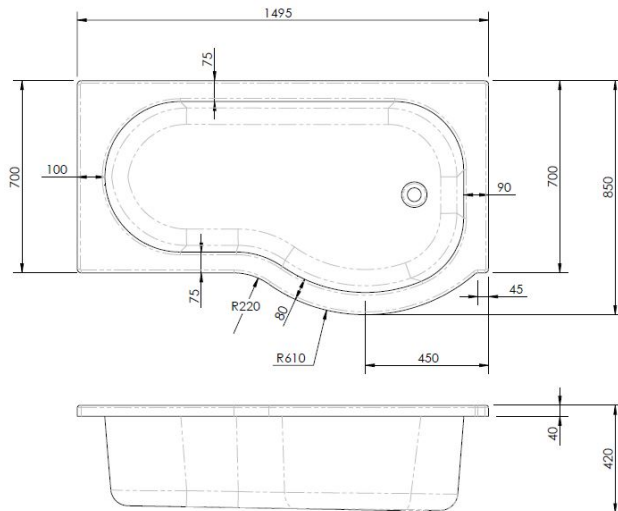

Sales Code: WBP1585R

Description: 1500 X 850 P Shape Bath Rh

Packaging Details

Barcode: 5056211822387

Sales Code: WBP104

Description: 1500mm P Shaped Showerbath Rh

Product Dimensions

Length (mm):	1500
Width (mm):	850
Depth (mm):	415
Nett Weight (kg):	19

Packaging Dimensions

Length (mm):	1500
Width (mm):	900
Depth (mm):	415
Gross Weight (kg):	19

Packaging Data

Box Colour:	Brown Cardboard Sleeve
Box Qty:	1
Label Size:	300 x 35
Label Colour:	White Label
Label Qty:	2

Outer Box Dimensions (If Applicable)

Length (mm):	
Width (mm):	
Height (mm):	
Gross Weight (kg):	
Barcode:	5055275824641

Product Details

Country of Origin:	Turkey
Fitting Instruction:	No
Certification:	FSC: CE:
Material Colour Reference:	European White
Product Material:	Acrylic
Material Thickness:	4mm
Volume (Ltr):	
Displaced Capacity:	
Leg Set Included:	Not Applicable
Waste Included:	Not Applicable
Drilled/Undrilled:	Not Applicable
Includes Grips:	Not Applicable
Embossed:	Not Applicable
No of Tapholes:	None
Anti-Slip:	Not Applicable

Sales Code: WBL001

Description: Bath Leg Set

Product Dimensions

Length (mm):	
Width (mm):	600
Depth (mm):	60
Nett Weight (kg):	2.5

Packaging Dimensions

Length (mm):	600
Width (mm):	60
Depth (mm):	60
Gross Weight (kg):	2.5