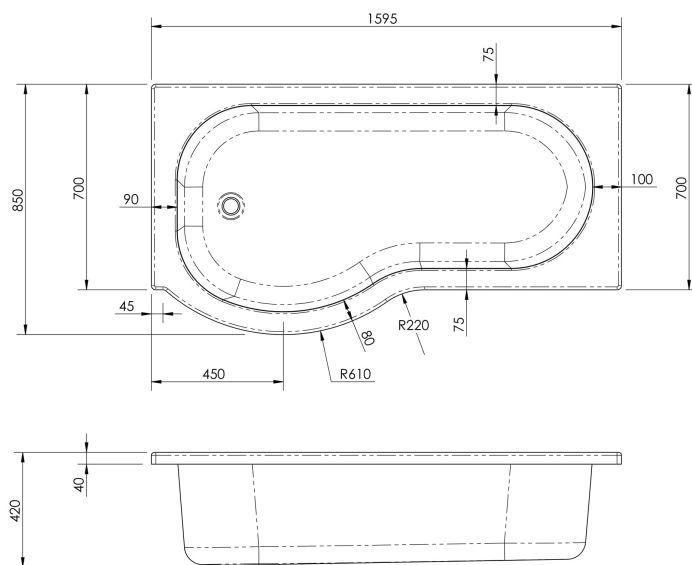

Sales Code: WBP1685L

Description: 1600 X 850 P Shape Bath Lh

Packaging Details

Barcode: 5056211822417

Sales Code: WBP105

Description: 1600mm P Shaped Showerbath Lh

Product Dimensions

Length (mm):	1600
Width (mm):	850
Depth (mm):	410
Nett Weight (kg):	17.5

Packaging Dimensions

Length (mm):	700
Width (mm):	1600
Depth (mm):	850
Gross Weight (kg):	17.5

Packaging Data

Box Colour:	Brown Cardboard Sleeve
Box Qty:	1
Label Size:	192 x 38
Label Colour:	White Label
Label Qty:	1

Outer Box Dimensions (If Applicable)

Length (mm):	
Width (mm):	
Height (mm):	
Gross Weight (kg):	
Barcode:	5056211822233

Product Details

Country of Origin:	Turkey
Fitting Instruction:	No
Certification:	FSC: No CE: Yes
Material Colour Reference:	European White
Product Material:	Acrylic
Material Thickness:	
Volume (Ltr):	190L
Displaced Capacity:	120L
Leg Set Included:	Legset Not Included
Waste Included:	Waste Not Included
Drilled/Undrilled:	Undrilled For Taps
Includes Grips:	No Grips Supplied
Embossed:	No
No of Tapholes:	None
Anti-Slip:	No

Sales Code: WBL001

Description: Bath Leg Set

Product Dimensions

Length (mm):	
Width (mm):	600
Depth (mm):	60
Nett Weight (kg):	2.5

Packaging Dimensions

Length (mm):	600
Width (mm):	60
Depth (mm):	60
Gross Weight (kg):	2.5