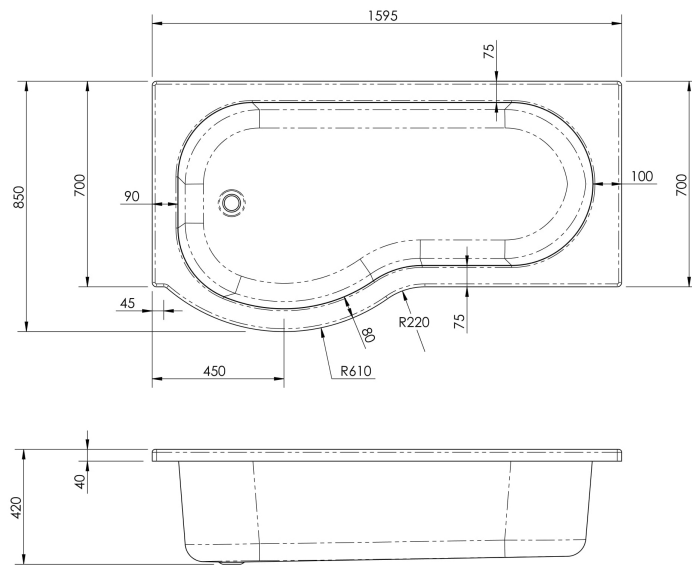

Sales Code: WBP1685L

Description: 1600 X 850 P Shape Bath Lh

Packaging Details

Barcode: 5056211822417

Sales Code: WBP105

Description: 1600mm P Shaped Showerbath Lh

Product Dimensions

Length (mm):	1600
Width (mm):	850
Depth (mm):	410
Nett Weight (kg):	17.5

Packaging Dimensions

Length (mm):	700
Width (mm):	1600
Depth (mm):	850
Gross Weight (kg):	17.5

Packaging Data

Box Colour:	Brown Cardboard Sleeve
Box Qty:	1
Label Size:	192 x 38
Label Colour:	White Label
Label Qty:	1

Outer Box Dimensions (If Applicable)

Length (mm):	
Width (mm):	
Height (mm):	
Gross Weight (kg):	
Barcode:	5056211822233

Product Details

Country of Origin:	Turkey
Fitting Instruction:	No
Certification:	FSC: No CE: Yes
Material Colour Reference:	European White
Product Material:	Acrylic
Material Thickness:	
Volume (Ltr):	190L
Displaced Capacity:	120L
Leg Set Included:	Legset Not Included
Waste Included:	Waste Not Included
Drilled/Undrilled:	Undrilled For Taps
Includes Grips:	No Grips Supplied
Embossed:	No
No of Tapholes:	None
Anti-Slip:	No

Sales Code: WBL001

Description: Bath Leg Set

Product Dimensions

Length (mm):	
Width (mm):	600
Depth (mm):	60
Nett Weight (kg):	2.5

Packaging Dimensions

Length (mm):	600
Width (mm):	60
Depth (mm):	60
Gross Weight (kg):	2.5