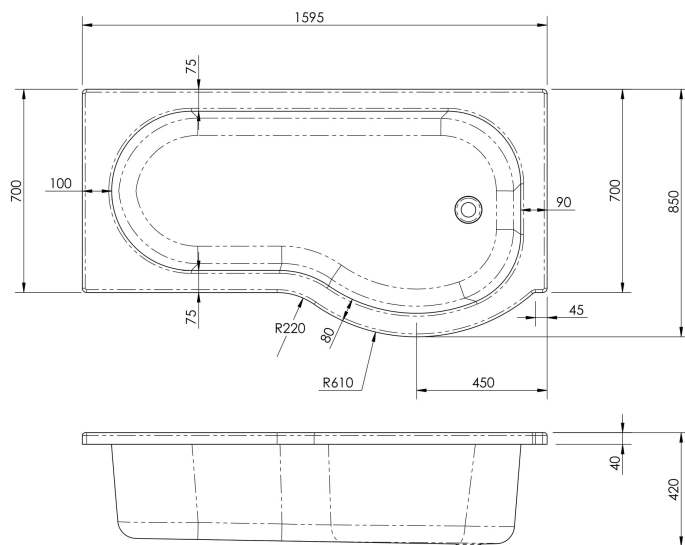

Sales Code: WBP1685R

Description: 1600 X 850 P Shape Bath Rh

Packaging Details

Barcode: 5056211822424

Sales Code: WBP106

Description: 1600mm P Shaped Showerbath Rh

Product Dimensions

Length (mm):	1600
Width (mm):	850
Depth (mm):	410
Nett Weight (kg):	17.5

Packaging Dimensions

Length (mm):	700
Width (mm):	1600
Depth (mm):	850
Gross Weight (kg):	17.5

Packaging Data

Box Colour:	Brown Cardboard Sleeve
Box Qty:	1
Label Size:	192 x 38
Label Colour:	White Label
Label Qty:	1

Outer Box Dimensions (If Applicable)

Length (mm):	
Width (mm):	
Height (mm):	
Gross Weight (kg):	
Barcode:	5056211822240

Product Details

Country of Origin:	Turkey
Fitting Instruction:	No
Certification:	FSC: No CE: Yes
Material Colour Reference:	European White
Product Material:	Acrylic
Material Thickness:	
Volume (Ltr):	190L
Displaced Capacity:	120L
Leg Set Included:	Legset Not Included
Waste Included:	Waste Not Included
Drilled/Undrilled:	Undrilled For Taps
Includes Grips:	No Grips Supplied
Embossed:	No
No of Tapholes:	None
Anti-Slip:	No

Sales Code: WBL001

Description: Bath Leg Set

Product Dimensions

Length (mm):	
Width (mm):	600
Depth (mm):	60
Nett Weight (kg):	2.5

Packaging Dimensions

Length (mm):	600
Width (mm):	60
Depth (mm):	60
Gross Weight (kg):	2.5