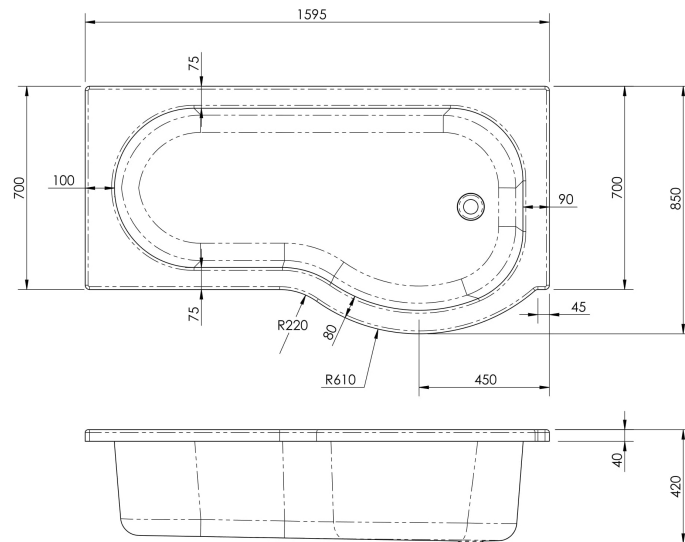

Sales Code: WBP1685R

Description: 1600 X 850 P Shape Bath Rh

Packaging Details

Barcode: 5056211822424

Sales Code: WBP106

Description: 1600mm P Shaped Showerbath Rh

Product Dimensions

Length (mm):	1600
Width (mm):	850
Depth (mm):	410
Nett Weight (kg):	17.5

Packaging Dimensions

Length (mm):	700
Width (mm):	1600
Depth (mm):	850
Gross Weight (kg):	17.5

Packaging Data

Box Colour:	Brown Cardboard Sleeve
Box Qty:	1
Label Size:	192 x 38
Label Colour:	White Label
Label Qty:	1

Outer Box Dimensions (If Applicable)

Length (mm):	
Width (mm):	
Height (mm):	
Gross Weight (kg):	
Barcode:	5056211822240

Product Details

Country of Origin:	Turkey
Fitting Instruction:	No
Certification:	FSC: No CE: Yes
Material Colour Reference:	European White
Product Material:	Acrylic
Material Thickness:	
Volume (Ltr):	190L
Displaced Capacity:	120L
Leg Set Included:	Legset Not Included
Waste Included:	Waste Not Included
Drilled/Undrilled:	Undrilled For Taps
Includes Grips:	No Grips Supplied
Embossed:	No
No of Tapholes:	None
Anti-Slip:	No

Sales Code: WBL001

Description: Bath Leg Set

Product Dimensions

Length (mm):	
Width (mm):	600
Depth (mm):	60
Nett Weight (kg):	2.5

Packaging Dimensions

Length (mm):	600
Width (mm):	60
Depth (mm):	60
Gross Weight (kg):	2.5