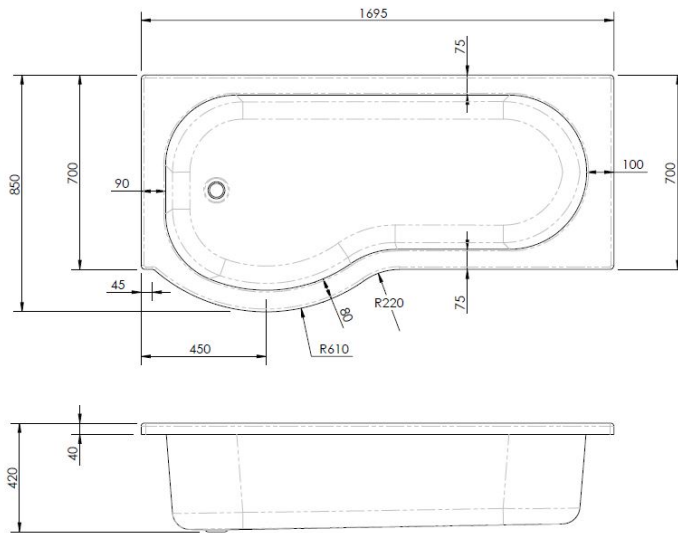

Sales Code: WBP1785L

Description: "P" Shower Bath Lh (L-170 X W-850/700)

Packaging Details

Barcode: 5056211822394

Sales Code: WBP101

Description: 1700mm P Shaped Showerbath Lh

Product Dimensions

Length (mm):	1700
Width (mm):	850
Depth (mm):	415
Nett Weight (kg):	19

Packaging Dimensions

Length (mm):	1700
Width (mm):	900
Depth (mm):	415
Gross Weight (kg):	19

Packaging Data

Box Colour:	Brown Cardboard Sleeve
Box Qty:	1
Label Size:	300 x 35
Label Colour:	White Label
Label Qty:	2

Outer Box Dimensions (If Applicable)

Length (mm):	
Width (mm):	
Height (mm):	
Gross Weight (kg):	
Barcode:	5055275824573

Product Details

Country of Origin:	Turkey
Fitting Instruction:	No
Certification:	FSC: CE:
Material Colour Reference:	European White
Product Material:	Acrylic
Material Thickness:	4mm
Volume (Ltr):	200L
Displaced Capacity:	130L
Leg Set Included:	Not Applicable
Waste Included:	Not Applicable
Drilled/Undrilled:	Not Applicable
Includes Grips:	Not Applicable
Embossed:	Not Applicable
No of Tapholes:	None
Anti-Slip:	Not Applicable

Sales Code: WBL001

Description: Bath Leg Set

Product Dimensions

Length (mm):	
Width (mm):	600
Depth (mm):	60
Nett Weight (kg):	2.5

Packaging Dimensions

Length (mm):	600
Width (mm):	60
Depth (mm):	60
Gross Weight (kg):	2.5