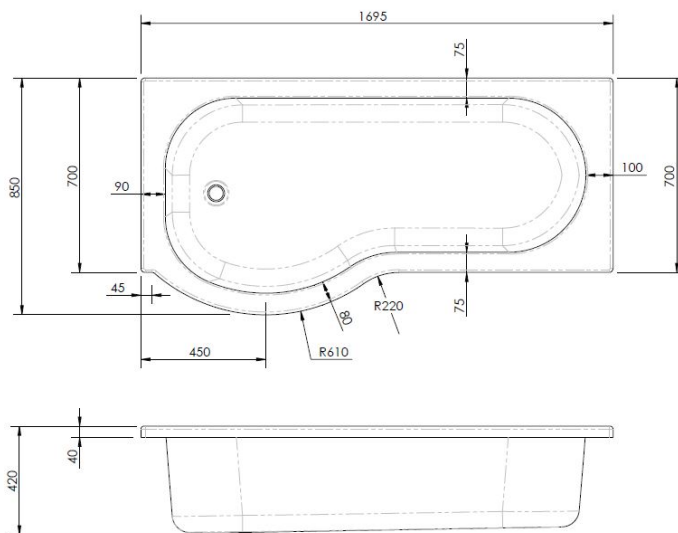

Sales Code: WBP1785L

Description: "P" Shower Bath Lh (L-170 X W-850/700)

Packaging Details

Barcode: 5056211822394

Sales Code: WBP101

Description: 1700mm P Shaped Showerbath Lh

Product Dimensions

Length (mm):	1700
Width (mm):	850
Depth (mm):	415
Nett Weight (kg):	19

Packaging Dimensions

Length (mm):	1700
Width (mm):	900
Depth (mm):	415
Gross Weight (kg):	19

Packaging Data

Box Colour:	Brown Cardboard Sleeve
Box Qty:	1
Label Size:	300 x 35
Label Colour:	White Label
Label Qty:	2

Outer Box Dimensions (If Applicable)

Length (mm):	
Width (mm):	
Height (mm):	
Gross Weight (kg):	
Barcode:	5055275824573

Product Details

Country of Origin:	Turkey
Fitting Instruction:	No
Certification:	FSC: CE:
Material Colour Reference:	European White
Product Material:	Acrylic
Material Thickness:	4mm
Volume (Ltr):	200L
Displaced Capacity:	130L
Leg Set Included:	Not Applicable
Waste Included:	Not Applicable
Drilled/Undrilled:	Not Applicable
Includes Grips:	Not Applicable
Embossed:	Not Applicable
No of Tapholes:	None
Anti-Slip:	Not Applicable

Sales Code: WBL001

Description: Bath Leg Set

Product Dimensions

Length (mm):	
Width (mm):	600
Depth (mm):	60
Nett Weight (kg):	2.5

Packaging Dimensions

Length (mm):	600
Width (mm):	60
Depth (mm):	60
Gross Weight (kg):	2.5