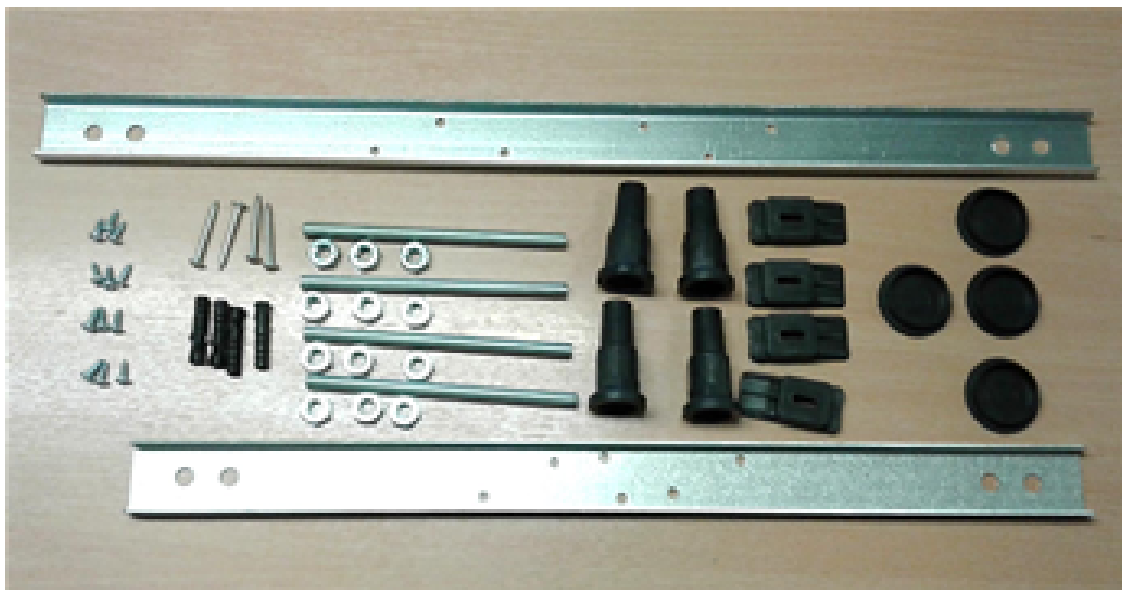

### Packaging Details

Barcode: 5056211822400

**Sales Code:** WBP102

**Description:** 1700mm P Shaped Showerbath Rh

**Product Dimensions**

Length (mm):	1700
Width (mm):	850
Depth (mm):	415
Nett Weight (kg):	19

**Packaging Dimensions**

Length (mm):	1700
Width (mm):	900
Depth (mm):	415
Gross Weight (kg):	19

**Packaging Data**

Box Colour:	Brown Cardboard Sleeve
Box Qty:	1
Label Size:	300 x 35
Label Colour:	White Label
Label Qty:	2

**Outer Box Dimensions (If Applicable)**

Length (mm):	
Width (mm):	
Height (mm):	
Gross Weight (kg):	
Barcode:	5055275824610

**Product Details**

Country of Origin:	Turkey
Fitting Instruction:	No
Certification:	FSC: CE:
Material Colour Reference:	European White
Product Material:	Acrylic
Material Thickness:	4mm
Volume (Ltr):	200L
Displaced Capacity:	130L
Leg Set Included:	Not Applicable
Waste Included:	Not Applicable
Drilled/Undrilled:	Not Applicable
Includes Grips:	Not Applicable
Embossed:	Not Applicable
No of Tapholes:	None
Anti-Slip:	Not Applicable

**Sales Code:** WBL001

**Description:** Bath Leg Set

**Product Dimensions**

Length (mm):  
 Width (mm): 600  
 Depth (mm): 60  
 Nett Weight (kg): 2.5

**Packaging Dimensions**

Length (mm): 600  
 Width (mm): 60  
 Depth (mm): 60  
 Gross Weight (kg): 2.5