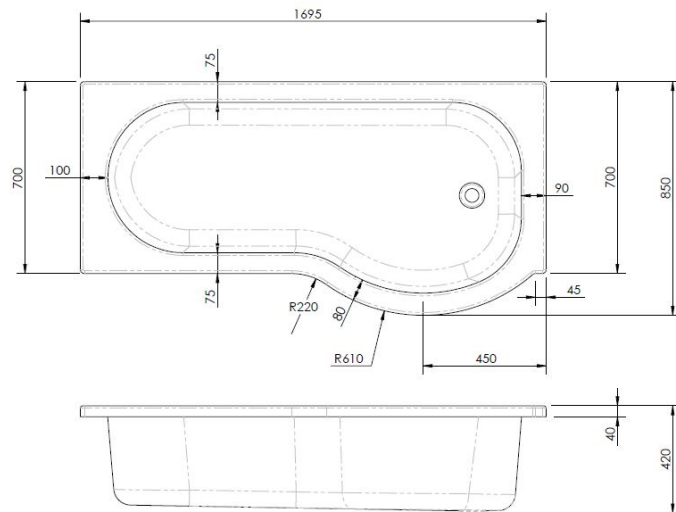

Sales Code: WBP1785R

Description: "P" Shower Bath Rh (L-170 X W-850/700)

### Packaging Details

Barcode: 5056211822400

**Sales Code:** WBP102

**Description:** 1700mm P Shaped Showerbath Rh

**Product Dimensions**

Length (mm):	1700
Width (mm):	850
Depth (mm):	415
Nett Weight (kg):	19

**Packaging Dimensions**

Length (mm):	1700
Width (mm):	900
Depth (mm):	415
Gross Weight (kg):	19

**Packaging Data**

Box Colour:	Brown Cardboard Sleeve
Box Qty:	1
Label Size:	300 x 35
Label Colour:	White Label
Label Qty:	2

**Sales Code:** WBL001

**Description:** Bath Leg Set

**Product Dimensions**

Length (mm):  
 Width (mm): 600  
 Depth (mm): 60  
 Nett Weight (kg): 2.5

**Packaging Dimensions**

Length (mm): 600  
 Width (mm): 60  
 Depth (mm): 60  
 Gross Weight (kg): 2.5