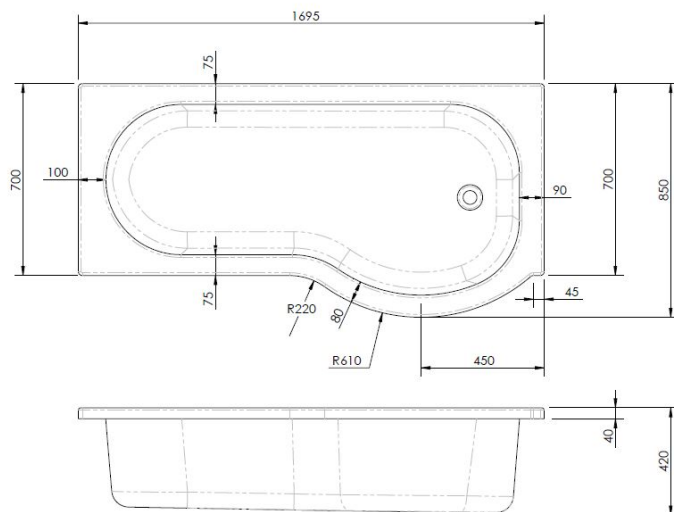

Sales Code: WBP1785R

Description: "P" Shower Bath Rh (L-170 X W-850/700)

### Packaging Details

Barcode: 5056211822400

**Sales Code:** WBP102

**Description:** 1700mm P Shaped Showerbath Rh

**Product Dimensions**

Length (mm):	1700
Width (mm):	850
Depth (mm):	415
Nett Weight (kg):	19

**Packaging Dimensions**

Length (mm):	1700
Width (mm):	900
Depth (mm):	415
Gross Weight (kg):	19

**Packaging Data**

Box Colour:	Brown Cardboard Sleeve
Box Qty:	1
Label Size:	300 x 35
Label Colour:	White Label
Label Qty:	2

**Sales Code:** WBL001

**Description:** Bath Leg Set

**Product Dimensions**

Length (mm):  
 Width (mm): 600  
 Depth (mm): 60  
 Nett Weight (kg): 2.5

**Packaging Dimensions**

Length (mm): 600  
 Width (mm): 60  
 Depth (mm): 60  
 Gross Weight (kg): 2.5