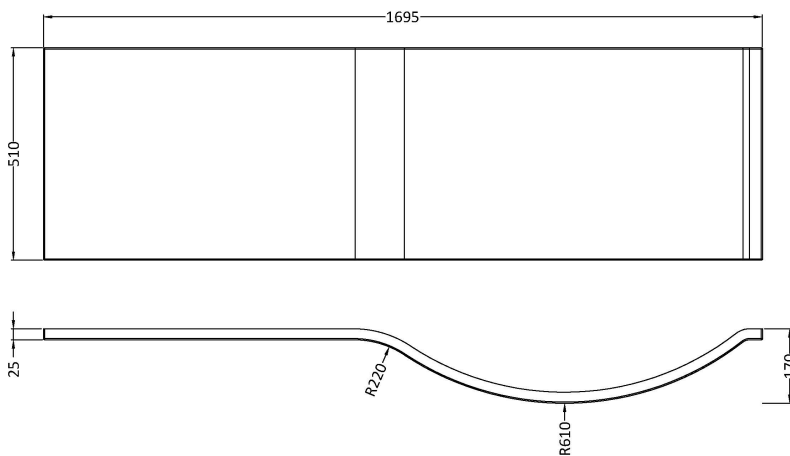

Sales Code: WBP200

Description: 1700mm P Shaped Front Panel

Product Dimensions

| | |
|-------------------|------|
| Length (mm): | 1695 |
| Width (mm): | 510 |
| Depth (mm): | 170 |
| Nett Weight (kg): | 2 |

Packaging Dimensions

| | |
|--------------------|------|
| Length (mm): | 1700 |
| Width (mm): | 520 |
| Depth (mm): | 30 |
| Gross Weight (kg): | 2 |

Packaging Data

| | |
|---------------|--------------------------|
| Box Colour: | Polybagged With End Caps |
| Box Qty: | 1 |
| Label Size: | 100 x 50 |
| Label Colour: | White Label |
| Label Qty: | 1 |

Outer Box Dimensions (If Applicable)

| | |
|--------------------|---------------|
| Length (mm): | |
| Width (mm): | |
| Height (mm): | |
| Gross Weight (kg): | |
| Barcode: | 5055275824580 |

Product Details

| | |
|----------------------------|-----------------|
| Country of Origin: | Turkey |
| Fitting Instruction: | No |
| Certification: | FSC: CE & UKCA: |
| Material Colour Reference: | European White |
| Product Material: | Acrylic |
| Material Thickness: | 2mm |
| Volume (Ltr): | N/A |
| Displaced Capacity: | N/A |
| Leg Set Included: | Not Applicable |
| Waste Included: | Not Applicable |
| Drilled/Undrilled: | Not Applicable |
| Includes Grips: | Not Applicable |
| Embossed: | Not Applicable |
| No of Tapholes: | None |
| Anti-Slip: | Not Applicable |