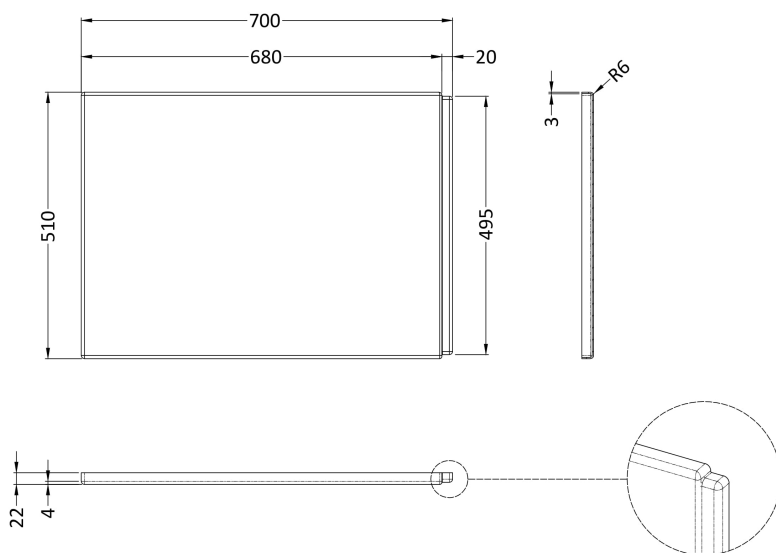

Sales Code: WBP201

Description: 700mm P Shaped End Panel

Product Dimensions

| | |
|-------------------|-----|
| Length (mm): | 700 |
| Width (mm): | 510 |
| Depth (mm): | 26 |
| Nett Weight (kg): | 1 |

Packaging Dimensions

| | |
|--------------------|-----|
| Length (mm): | 700 |
| Width (mm): | 510 |
| Depth (mm): | 30 |
| Gross Weight (kg): | 1 |

Packaging Data

| | |
|---------------|--------------------------|
| Box Colour: | Polybagged With End Caps |
| Box Qty: | 1 |
| Label Size: | 100 x 50 |
| Label Colour: | White Label |
| Label Qty: | 1 |

Outer Box Dimensions (If Applicable)

| | |
|--------------------|---------------|
| Length (mm): | |
| Width (mm): | |
| Height (mm): | |
| Gross Weight (kg): | |
| Barcode: | 5055275824603 |

Product Details

| | |
|----------------------------|-----------------|
| Country of Origin: | Turkey |
| Fitting Instruction: | No |
| Certification: | FSC: CE & UKCA: |
| Material Colour Reference: | European White |
| Product Material: | Acrylic |
| Material Thickness: | 2mm |
| Volume (Ltr): | N/A |
| Displaced Capacity: | N/A |
| Leg Set Included: | Not Applicable |
| Waste Included: | Not Applicable |
| Drilled/Undrilled: | Not Applicable |
| Includes Grips: | Not Applicable |
| Embossed: | Not Applicable |
| No of Tapholes: | None |
| Anti-Slip: | Not Applicable |