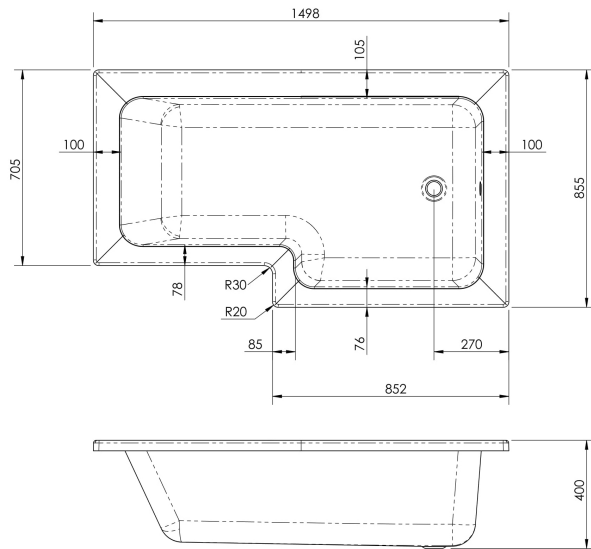

Sales Code: WBS1585R

Description: Square Shower Bath R/H 1500X850

Packaging Details

Barcode: 5056211822288

Sales Code: WBS104

Description: 1500mm Square Shower Bath Rh

Product Dimensions

Length (mm):	1500
Width (mm):	850
Depth (mm):	390
Nett Weight (kg):	24.5

Packaging Dimensions

Length (mm):	1500
Width (mm):	850
Depth (mm):	425
Gross Weight (kg):	24.5

Packaging Data

Box Colour:	Brown Cardboard Sleeve
Box Qty:	1
Label Size:	300 x 35
Label Colour:	White Label
Label Qty:	2

Outer Box Dimensions (If Applicable)

Length (mm):	
Width (mm):	
Height (mm):	
Gross Weight (kg):	
Barcode:	5055275824535

Product Details

Country of Origin:	Turkey
Fitting Instruction:	No
Certification:	FSC: CE: Yes
Material Colour Reference:	European White
Product Material:	Acrylic
Material Thickness:	4mm
Volume (Ltr):	200L
Displaced Capacity:	130L
Leg Set Included:	Legset Not Included
Waste Included:	Waste Not Included
Drilled/Undrilled:	Undrilled For Taps
Includes Grips:	No Grips Supplied
Embossed:	No
No of Tapholes:	None
Anti-Slip:	No

Sales Code: WBL001

Description: Bath Leg Set

Product Dimensions

Length (mm):	
Width (mm):	600
Depth (mm):	60
Nett Weight (kg):	2.5

Packaging Dimensions

Length (mm):	600
Width (mm):	60
Depth (mm):	60
Gross Weight (kg):	2.5