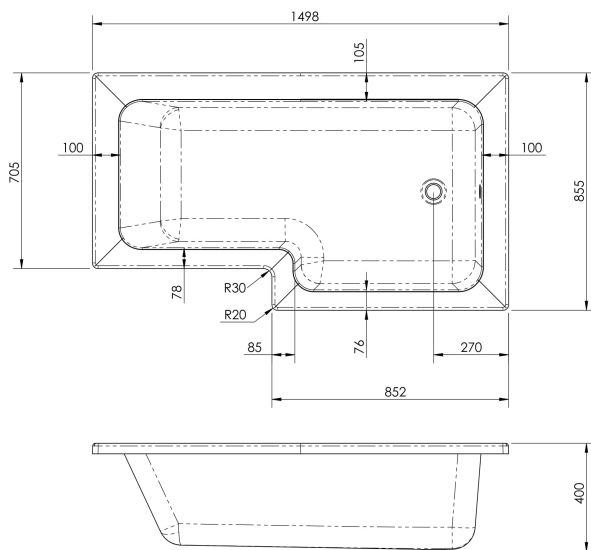

Sales Code: WBS1585R

Description: Square Shower Bath R/H 1500X850

Packaging Details

Barcode: 5056211822288

Sales Code: WBS104

Description: 1500mm Square Shower Bath Rh

Product Dimensions

Length (mm):	1500
Width (mm):	850
Depth (mm):	390
Nett Weight (kg):	24.5

Packaging Dimensions

Length (mm):	1500
Width (mm):	850
Depth (mm):	425
Gross Weight (kg):	24.5

Packaging Data

Box Colour:	Brown Cardboard Sleeve
Box Qty:	1
Label Size:	300 x 35
Label Colour:	White Label
Label Qty:	2

Outer Box Dimensions (If Applicable)

Length (mm):	
Width (mm):	
Height (mm):	
Gross Weight (kg):	
Barcode:	5055275824535

Product Details

Country of Origin:	Turkey
Fitting Instruction:	No
Certification:	FSC: CE: Yes
Material Colour Reference:	European White
Product Material:	Acrylic
Material Thickness:	4mm
Volume (Ltr):	200L
Displaced Capacity:	130L
Leg Set Included:	Legset Not Included
Waste Included:	Waste Not Included
Drilled/Undrilled:	Undrilled For Taps
Includes Grips:	No Grips Supplied
Embossed:	No
No of Tapholes:	None
Anti-Slip:	No

Sales Code: WBL001

Description: Bath Leg Set

Product Dimensions

Length (mm):	
Width (mm):	600
Depth (mm):	60
Nett Weight (kg):	2.5

Packaging Dimensions

Length (mm):	600
Width (mm):	60
Depth (mm):	60
Gross Weight (kg):	2.5