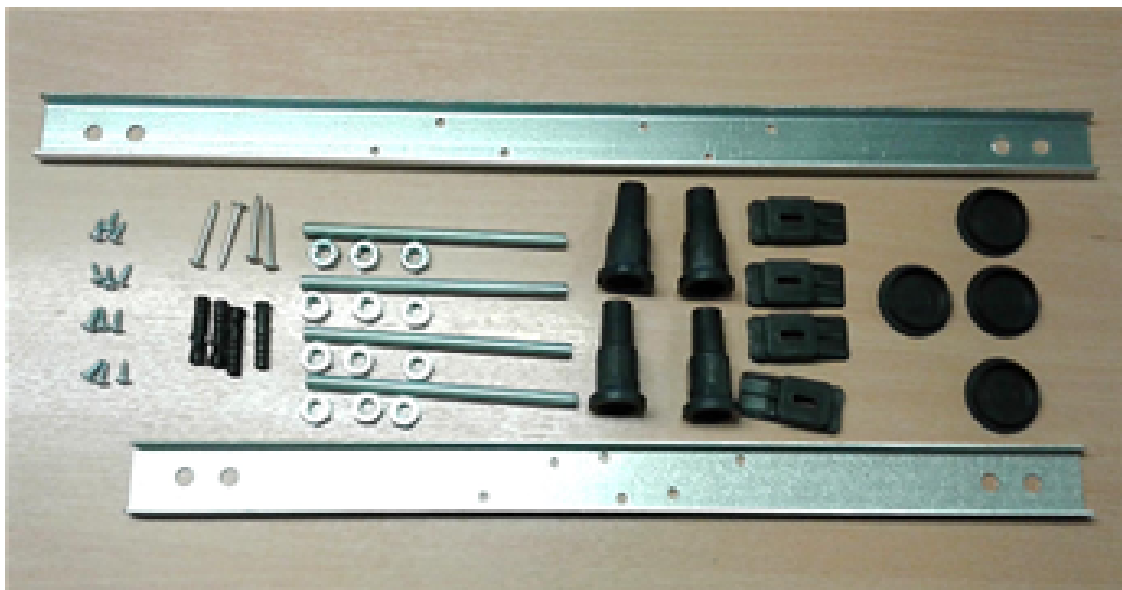

Packaging Dimensions

Length (mm):	1500
Width (mm):	850
Depth (mm):	425
Gross Weight (kg):	24.5

Packaging Data

Box Colour:	Brown Cardboard Sleeve
Box Qty:	1
Label Size:	300 x 35
Label Colour:	White Label
Label Qty:	2

Outer Box Dimensions (If Applicable)

Length (mm):	
Width (mm):	
Height (mm):	
Gross Weight (kg):	
Barcode:	5055275824535

Product Details

Country of Origin:	Turkey
Fitting Instruction:	No
Certification:	FSC: CE: Yes
Material Colour Reference:	European White
Product Material:	Acrylic
Material Thickness:	4mm
Volume (Ltr):	200L
Displaced Capacity:	130L
Leg Set Included:	Legset Not Included
Waste Included:	Waste Not Included
Drilled/Undrilled:	Undrilled For Taps
Includes Grips:	No Grips Supplied
Embossed:	No
No of Tapholes:	None
Anti-Slip:	No

Sales Code: WBL001

Description: Bath Leg Set

Product Dimensions

Length (mm):	
Width (mm):	600
Depth (mm):	60
Nett Weight (kg):	2.5

Packaging Dimensions

Length (mm):	600
Width (mm):	60
Depth (mm):	60
Gross Weight (kg):	2.5

Packaging Data

Box Colour:	Brown Cardboard Sleeve
Box Qty:	1
Label Size:	100 x 50
Label Colour:	White Label
Label Qty:	2

Outer Box Dimensions (If Applicable)

Length (mm):	
Width (mm):	
Height (mm):	
Gross Weight (kg):	
Barcode:	5056211809197