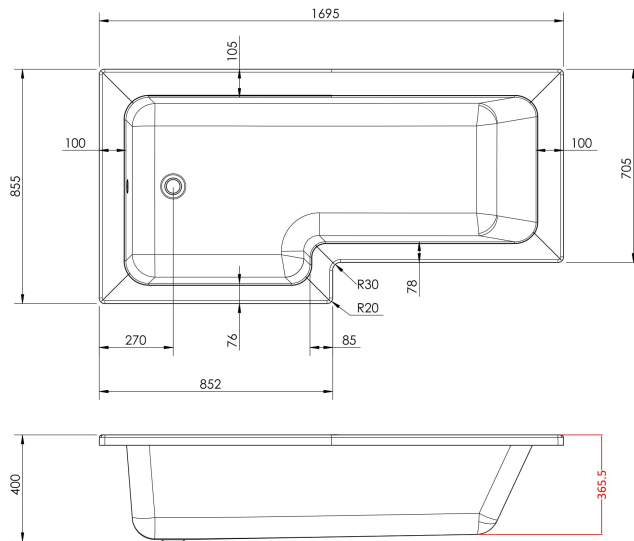

Sales Code: WBS1785L

Description: Left Hand Square Bath 1700mm

Packaging Details

Barcode: 5056211822318