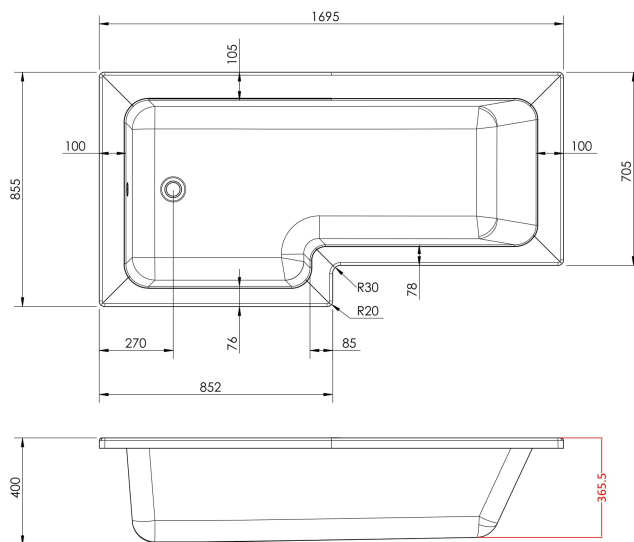

### Product Dimensions

Length (mm):	1700
Width (mm):	850
Depth (mm):	390
Nett Weight (kg):	24.5

### Packaging Dimensions

Length (mm):	1700
Width (mm):	850
Depth (mm):	425
Gross Weight (kg):	24.5

### Product Dimensions

Length (mm):	
Width (mm):	600
Depth (mm):	60
Nett Weight (kg):	2.5

### Packaging Dimensions

Length (mm):	600
Width (mm):	60
Depth (mm):	60
Gross Weight (kg):	2.5