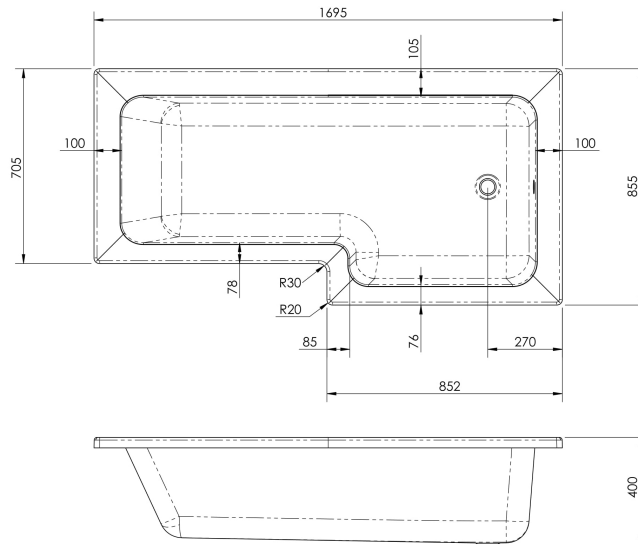

Sales Code: WBS1785R

Description: Right Hand Square Bath 1700mm

Packaging Details

Barcode: 5056211822325

Sales Code: WBS702

Description: 1700mm Square Shower Bath R/H

Product Dimensions

Length (mm):	1700
Width (mm):	850
Depth (mm):	390
Nett Weight (kg):	24.5

Packaging Dimensions

Length (mm):	1700
Width (mm):	850
Depth (mm):	425
Gross Weight (kg):	24.5

Packaging Data

Box Colour:	Brown Cardboard Sleeve
Box Qty:	1
Label Size:	300 x 35
Label Colour:	White Label
Label Qty:	2

Outer Box Dimensions (If Applicable)

Length (mm):	
Width (mm):	
Height (mm):	
Gross Weight (kg):	
Barcode:	5055275832301

Product Details

Country of Origin:	Turkey
Fitting Instruction:	No
Certification:	FSC: CE: Yes
Material Colour Reference:	European White
Product Material:	Acrylic
Material Thickness:	4mm
Volume (Ltr):	235L
Displaced Capacity:	165L
Leg Set Included:	Legset Not Included
Waste Included:	Waste Not Included
Drilled/Undrilled:	Undrilled For Taps
Includes Grips:	No Grips Supplied
Embossed:	No
No of Tapholes:	None
Anti-Slip:	No

Sales Code: WBL001

Description: Bath Leg Set

Product Dimensions

Length (mm):	
Width (mm):	600
Depth (mm):	60
Nett Weight (kg):	2.5

Packaging Dimensions

Length (mm):	600
Width (mm):	60
Depth (mm):	60
Gross Weight (kg):	2.5