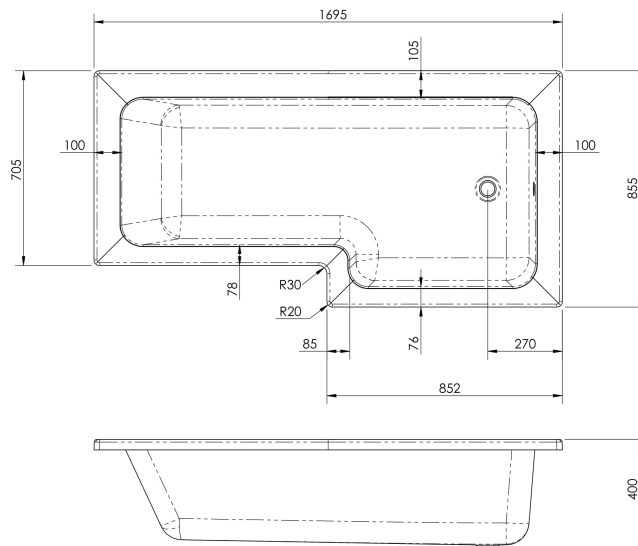

Sales Code: WBS1785R

Description: Right Hand Square Bath 1700mm

Packaging Details

Barcode: 5056211822325

Sales Code: WBS702

Description: 1700mm Square Shower Bath R/H

Product Dimensions

Length (mm):	1700
Width (mm):	850
Depth (mm):	390
Nett Weight (kg):	24.5

Packaging Dimensions

Length (mm):	1700
Width (mm):	850
Depth (mm):	425
Gross Weight (kg):	24.5

Packaging Data

Box Colour:	Brown Cardboard Sleeve
Box Qty:	1
Label Size:	300 x 35
Label Colour:	White Label
Label Qty:	2

Outer Box Dimensions (If Applicable)

Length (mm):	
Width (mm):	
Height (mm):	
Gross Weight (kg):	
Barcode:	5055275832301

Product Details

Country of Origin:	Turkey
Fitting Instruction:	No
Certification:	FSC: CE: Yes
Material Colour Reference:	European White
Product Material:	Acrylic
Material Thickness:	4mm
Volume (Ltr):	235L
Displaced Capacity:	165L
Leg Set Included:	Legset Not Included
Waste Included:	Waste Not Included
Drilled/Undrilled:	Undrilled For Taps
Includes Grips:	No Grips Supplied
Embossed:	No
No of Tapholes:	None
Anti-Slip:	No

Sales Code: WBL001

Description: Bath Leg Set

Product Dimensions

Length (mm):	
Width (mm):	600
Depth (mm):	60
Nett Weight (kg):	2.5

Packaging Dimensions

Length (mm):	600
Width (mm):	60
Depth (mm):	60
Gross Weight (kg):	2.5