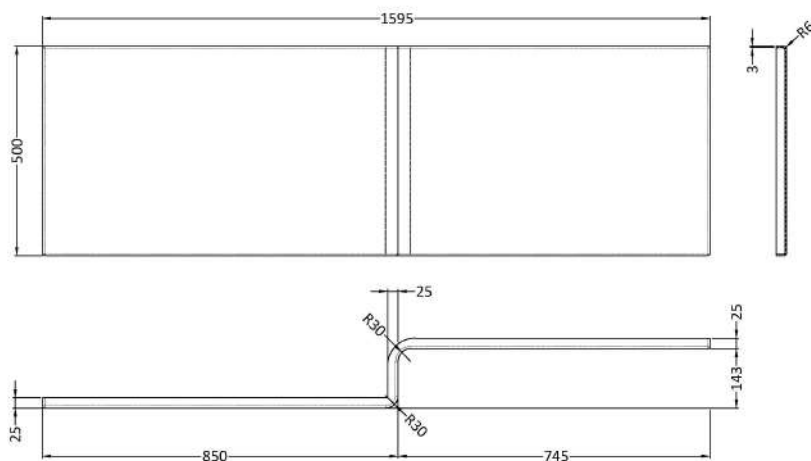

Sales Code: WBS303

Description: 1600 Square Sh Bath Front Panel Acrylic

Product Dimensions

Length (mm):	1595
Width (mm):	500
Depth (mm):	167
Nett Weight (kg):	3.6

Packaging Dimensions

Length (mm):	1620
Width (mm):	530
Depth (mm):	45
Gross Weight (kg):	3.6

Packaging Data

Box Colour:	Polybagged With End Caps
Box Qty:	1
Label Size:	100 x 50
Label Colour:	White Label
Label Qty:	1

Outer Box Dimensions (If Applicable)

Length (mm):	
Width (mm):	
Height (mm):	
Gross Weight (kg):	
Barcode:	5056211822257

Product Details

Country of Origin:	Turkey
Fitting Instruction:	No
Certification:	FSC: N/A CE & UKCA: N/A
Material Colour Reference:	European White
Product Material:	Acrylic
Material Thickness:	
Volume (Ltr):	N/A
Displaced Capacity:	N/A
Leg Set Included:	Not Applicable
Waste Included:	Not Applicable
Drilled/Undrilled:	Not Applicable
Includes Grips:	Not Applicable
Embossed:	No
No of Tapholes:	Not Applicable
Anti-Slip:	Not Applicable