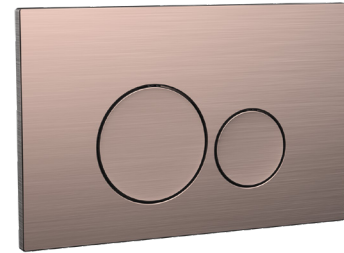

PRODUCT DATA SHEET

Round Button Bronze

Product Code: WC-BUTTON10

SCUDO
BEAUTIFUL BATHROOMS

0330 124 7290

sales@scudo.co.uk - www.scudo.co.uk

Scudo is the trading name of Harrison Bathrooms Ltd. Whilst we endeavour to ensure that the product information is accurate we accept no liability for any information given. All images are for illustration purposes only. Product images and specification are subject to change. Measurement are in millimetres and are nominal.

Product Name	WC-BUTTON10
Product Description	Round Button Bronze
Product Transportation	
Barcode	5060964936390
Country of origin	China
Commodity code	3922200000
Product Measurements	
Product Weight (KG)	0.397
Product Width (mm)	236
Product Height (mm)	152
Product Depth (mm)	9
Primary Packed Measurements	
Packaged Weight	0.492
Packed Length	250
Packed Width	168
Packed Height	100
Packaging Weights	
Card (kg)	0.095
Paper (g)	0
Wood (kg)	0
Plastic (kg)	0.006

General Information	
Construction Material	ABS
Installation type	WC-Frame
Colour / Finish	Bronze

Dimensions
(measurements in mm)

LIFETIME GUARANTEE

We are confident in our products and we want our customer to be, we proudly give a lifetime guarantee on our taps and showers, further details can be found on our website