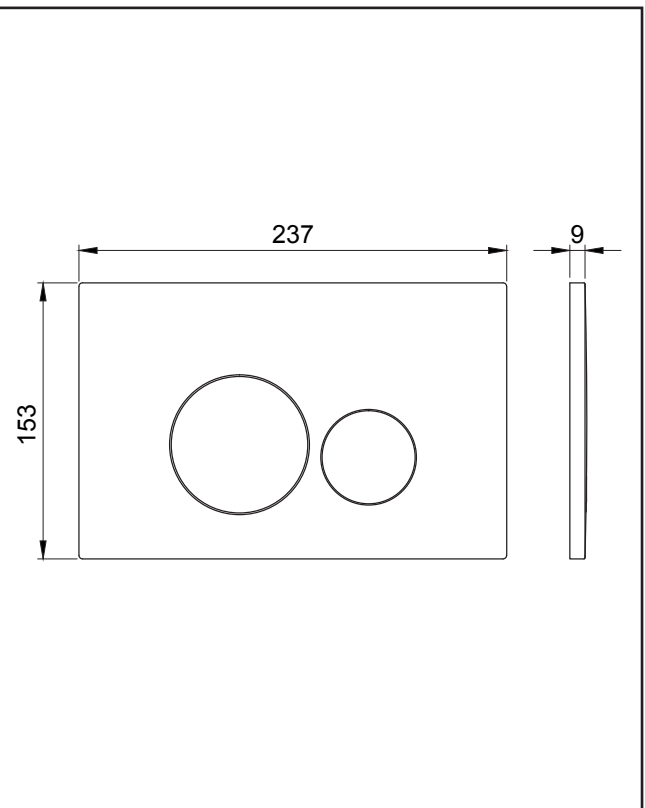

PRODUCT DATA SHEET

Round Button Bronze

Product Code: WC-BUTTON10

SCUDO
BEAUTIFUL BATHROOMS

0330 124 7290

sales@scudo.co.uk - www.scudo.co.uk

Scudo is the trading name of Harrison Bathrooms Ltd. Whilst we endeavour to ensure that the product information is accurate we accept no liability for any information given. All images are for illustration purposes only. Product images and specification are subject to change. Measurement are in millimetres and are nominal.

Product Name	WC-BUTTON10
Product Description	Round Button Bronze
Product Transportation	
Barcode	5060964936390
Country of origin	China
Commodity code	3922200000
Product Measurements	
Product Weight (KG)	0.397
Product Width (mm)	236
Product Height (mm)	152
Product Depth (mm)	9
Primary Packed Measurements	
Packaged Weight	0.492
Packed Length	250
Packed Width	168
Packed Height	100
Packaging Weights	
Card (kg)	0.095
Paper (g)	0
Wood (kg)	0
Plastic (kg)	0.006

General Information	
Construction Material	ABS
Installation type	WC-Frame
Colour / Finish	Bronze

Dimensions
(measurements in mm)

LIFETIME GUARANTEE

We are confident in our products and we want our customer to be, we proudly give a lifetime guarantee on our taps and showers, further details can be found on our website