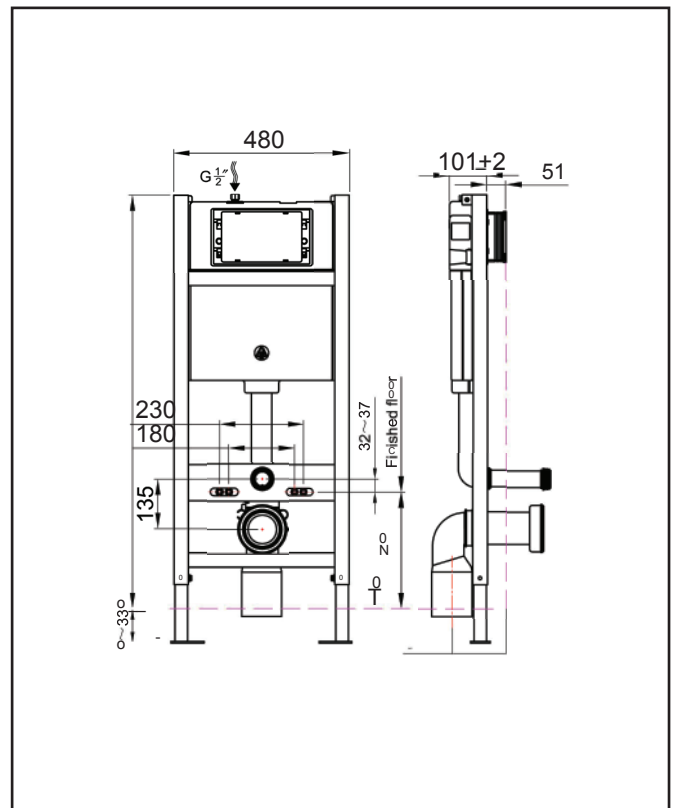

PRODUCT DATA SHEET

Wall Hung Toilet Frame and Concealed Cistern Pneumatic

Product Code: WC-FRAME002

SCUDO
BEAUTIFUL BATHROOMS

0330 124 7290

sales@scudo.co.uk - www.scudo.co.uk

Scudo is the trading name of Harrison Bathrooms Ltd. Whilst we endeavour to ensure that the product information is accurate we accept no liability for any information given. All images are for illustration purposes only. Product images and specification are subject to change. Measurement are in millimetres and are nominal.

Product Name	WC-FRAME002
Product Description	Wall Hung Toilet Frame and Concealed Cistern Pneumatic (button not included)
Product Transportation	
Barcode	5060964936314
Country of origin	CH
Commodity code	3922900090
Product Measurements	
Product Weight (KG)	13.50
Product Width (mm)	480
Product Height (mm)	1134
Product Depth (mm)	101
Product Length (mm)	N/a
Primary Packed Measurements	
Packaged Weight	15.7
Packed Length	160
Packed Width	550
Packed Height	1140
Packaging Weights	
Card (kg)	2.18
Paper (kg)	N/a
Wood (kg)	N/a
Plastic (kg)	0.20

General Information	
Construction Material	Galvanised Steel,
Installation type	ABS WC-Frame
Colour / Finish	Grey, White
WC Cistern Specification	
Water inlet location	N/a
Flush Volume Preset	6/4L
Flush Volume Adjustment Range	3/6 - 4/7
Flush Type	Neumatic Push Button
WRAS Approved Fittings	No

Further Specification	
Polyjacket	Yes
Polyjacket Material	EPS

Supplied with straight pan connector and a bent pan connector.

Suitable for solid wall and plastic board installations.

Dimensions
(measurements in mm)