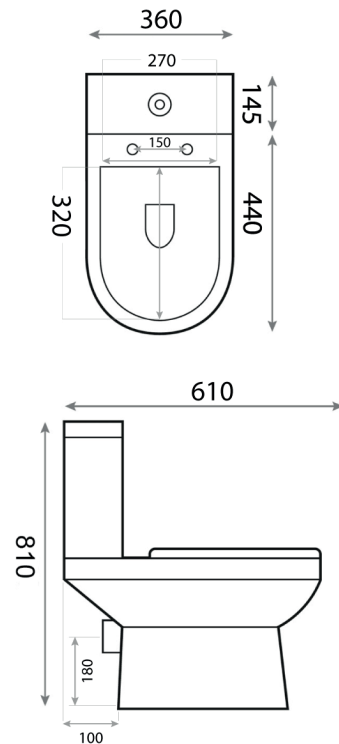

PRODUCT DATA SHEET

Spa Rimless Open Back Pan

Product Code: WC-PAN-001

SCUDO
BEAUTIFUL BATHROOMS

0330 124 7290

sales@scudo.co.uk - www.scudo.co.uk

Scudo is the trading name of Harrison Bathrooms Ltd. Whilst we endeavour to ensure that the product information is accurate we accept no liability for any information given. All images are for illustration purposes only. Product images and specification are subject to change. Measurement are in millimetres and are nominal.

Product Name	WC-PAN-001
Product Description	WC Pan including Seat
Product Transportation	
Barcode	5060766125459
Country of origin	CN
Commodity code	6910100000
Product Measurements	
Product Weight (KG)	25.85
Product Width (mm)	360
Product Height (mm)	420
Product Depth (mm)	610
Product Length (mm)	0
Primary Packed Measurements	
Packaged Weight	27.5
Packed Length	447
Packed Width	630
Packed Height	460
Packaging Weights	
Card (kg)	2.23
Paper (kg)	0
Wood (kg)	0
Plastic (kg)	0.05
Compliance DOP	HBDOC108, HBDOC109

General Information	
Construction Material	Ceramic
Installation type	Floor Mounted
Colour / Finish	White
WC Pan Specification	
Projection (mm)	650
Toilet Pan Height (mm)	400
Pan Fixing Kit Included	Yes
Seat Included	No
Shape	D-Shaped
Type	Close Couple
Waste Connection Specification	
Floor to centre of soil pipe (mm)	180
Wall to start of soil pipe (mm)	90