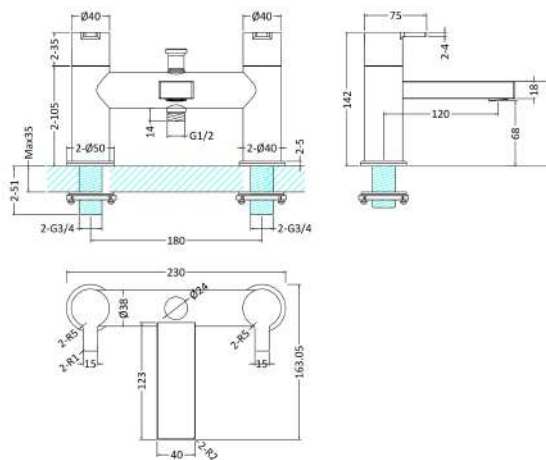

Sales Code: WIL304

Description: Willow Deck Mounted Bsm

Product Dimensions

Height (mm):	141
Width (mm):	230
Depth (mm):	163
Length (mm):	
Nett Weight (kg):	3

Packaging Dimensions

Height (mm):	175
Width (mm):	250
Depth (mm):	245
Gross Weight (kg):	3

Packaging Data

Box Colour:	White Cardboard Box
Box Qty:	0
Label Size:	0 x 0
Label Colour:	White Label
Label Qty:	0

Outer Box Dimensions (If Applicable)

Height (mm):	
Width (mm):	
Depth (mm):	
Length (mm):	
Gross Weight (kg):	
Barcode:	5056211853565

Product Details

Country of Origin:	China
Fitting Instruction:	Yes
Product Material:	Brass
Control Type:	Manual
Waste Included:	Waste Not Included
Waste Type:	Not Applicable
WRAS Approval: No	Approval No: N/A
Valve/Cartridge Type:	1/4 Turn Ceramic Disc
Colour/Finish:	Chrome
Mount Type:	Deck
Operating Pressure (bar):	1
Flow Rates: (Litres Per Min)	0.1 bar: 3 0.5 bar: 10.5 1 bar: 15.2 2 bar: 22.1 3 bar: 26.9
Pipe Size:	3/4"
Pipe Centres:	180