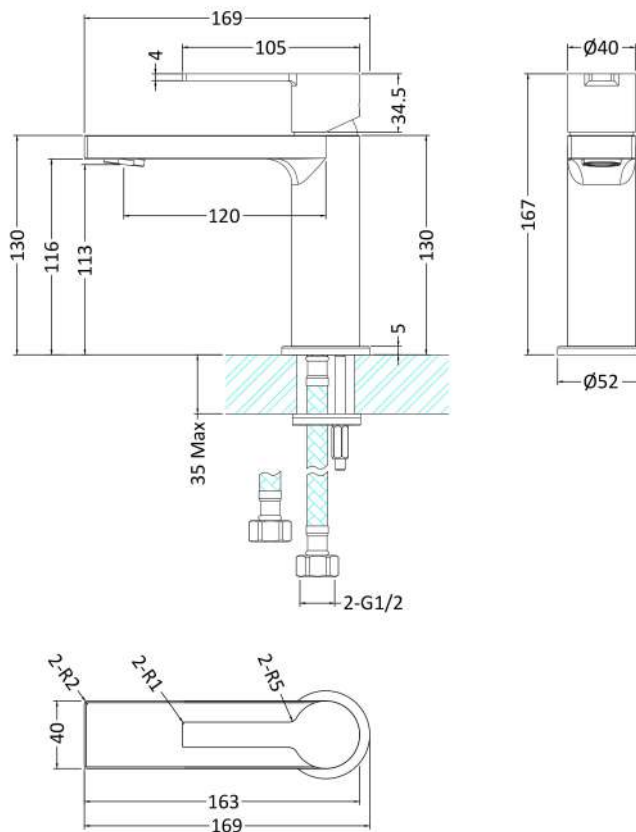

Sales Code: WIL305

Description: Willow Mono Basin Mixer P/B Waste

Product Dimensions

Height (mm):	167
Width (mm):	52
Depth (mm):	169
Length (mm):	
Nett Weight (kg):	1.4

Packaging Dimensions

Height (mm):	70
Width (mm):	300
Depth (mm):	185
Gross Weight (kg):	1.4

Packaging Data

Box Colour:	White Cardboard Box
Box Qty:	0
Label Size:	0 x 0
Label Colour:	White Label
Label Qty:	0

Outer Box Dimensions (If Applicable)

Height (mm):	
Width (mm):	
Depth (mm):	
Length (mm):	
Gross Weight (kg):	
Barcode:	5056211853527

Product Details

Country of Origin:	China
Fitting Instruction:	Yes
Product Material:	Brass
Control Type:	Manual
Waste Included:	Waste Included
Waste Type:	Push Button
WRAS Approval: No	Approval No: N/A
Valve/Cartridge Type:	Single Lever Cartridge
Colour/Finish:	Chrome
Mount Type:	Deck
Operating Pressure (bar):	0.2

Flow Rates: (Litres Per Min)	0.1 bar: 1.7	0.5 bar: 6.5	1 bar: 9.5	2 bar: 13.7	3 bar: 16.9
Pipe Size:	1/2"				
Pipe Centres:	N/A				