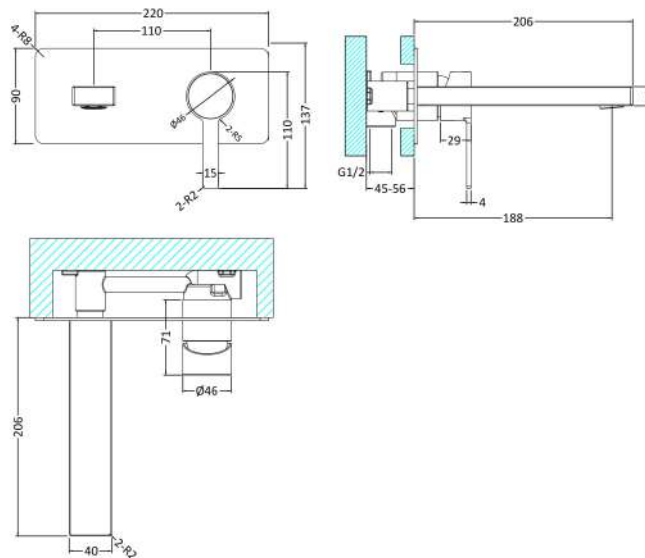

### Product Dimensions

Height (mm):	137
Width (mm):	220
Depth (mm):	206
Length (mm):	
Nett Weight (kg):	1.9

### Packaging Dimensions

Height (mm):	80
Width (mm):	255
Depth (mm):	140
Gross Weight (kg):	1.9

### Outer Box Dimensions (If Applicable)

Height (mm):	
Width (mm):	
Depth (mm):	
Length (mm):	
Gross Weight (kg):	
Barcode:	5056211853541

Flow Rates: (Litres Per Min) 0.1 bar: 3.4 0.5 bar: 8.1 1 bar: 11.5 2 bar: 18.7 3 bar: 23

Pipe Size: 1/2"

Pipe Centres: N/A