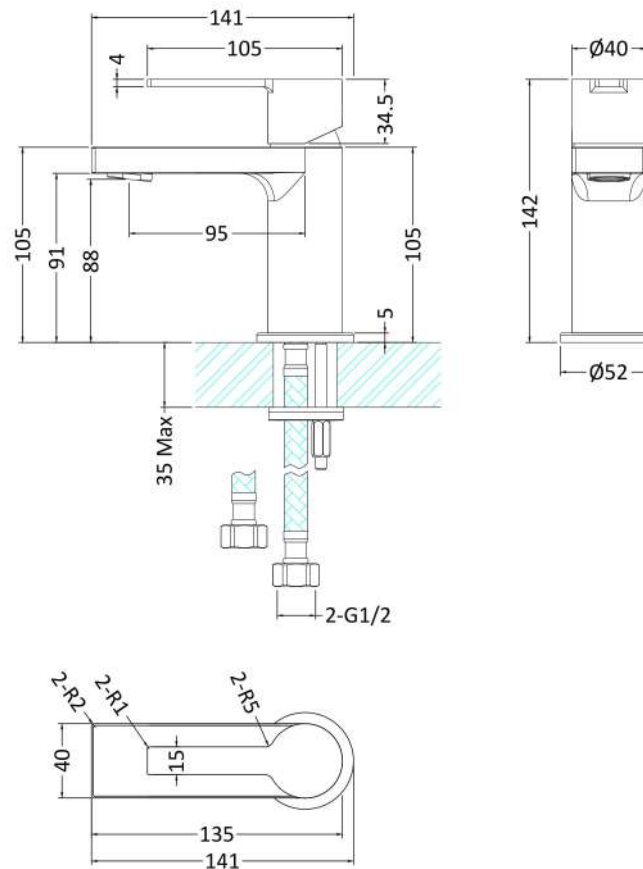

Sales Code: WIL345

Description: Willow Mini Mono Basin Mixer P/B Waste

Product Dimensions

Height (mm):	142
Width (mm):	52
Depth (mm):	141
Length (mm):	
Nett Weight (kg):	1.3

Packaging Dimensions

Height (mm):	70
Width (mm):	300
Depth (mm):	185
Gross Weight (kg):	1.3

Packaging Data

Box Colour:	White Cardboard Box
Box Qty:	0
Label Size:	0 x 0
Label Colour:	White Label
Label Qty:	0

Outer Box Dimensions (If Applicable)

Height (mm):	
Width (mm):	
Depth (mm):	
Length (mm):	
Gross Weight (kg):	
Barcode:	5056211853510

Product Details

Country of Origin:	China
Fitting Instruction:	Yes
Product Material:	Brass
Control Type:	Manual
Waste Included:	Waste Included
Waste Type:	Push Button
WRAS Approval: No	Approval No: N/A
Valve/Cartridge Type:	Single Lever Cartridge
Colour/Finish:	Chrome
Mount Type:	Deck
Operating Pressure (bar):	0.2

Flow Rates: (Litres Per Min)	0.1 bar: 1.7	0.5 bar: 6	1 bar: 9	2 bar: 13	3 bar: 16
Pipe Size:	1/2"				
Pipe Centres:	N/A				