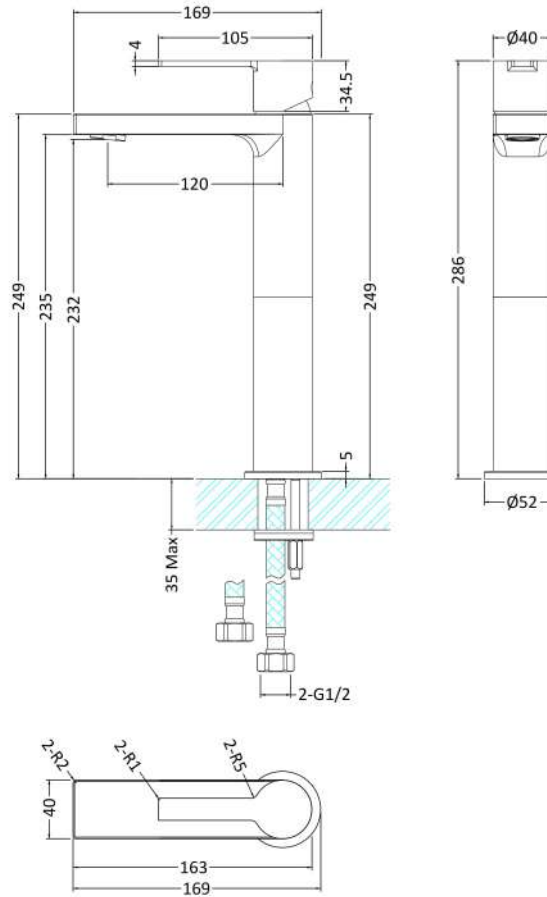

Sales Code: WIL370

Description: Willow Tall Mono Basin Mixer P/B Waste

### Product Dimensions

Height (mm):	286
Width (mm):	52
Depth (mm):	169
Length (mm):	
Nett Weight (kg):	2.4

### Packaging Dimensions

Height (mm):	70
Width (mm):	410
Depth (mm):	220
Gross Weight (kg):	2.4

### Outer Box Dimensions (If Applicable)

Height (mm):	
Width (mm):	
Depth (mm):	
Length (mm):	
Gross Weight (kg):	
Barcode:	5056211853534