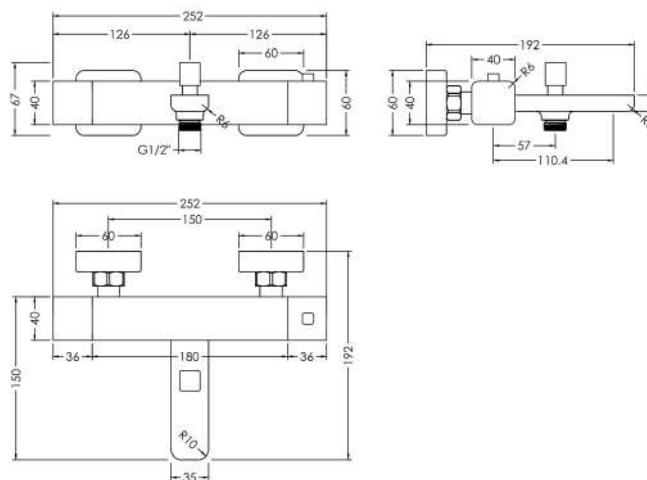

Sales Code: WIN005

Description: Windon W/M Thermostatic Bsm

Product Dimensions

Height (mm):	40
Width (mm):	252
Depth (mm):	150
Length (mm):	
Nett Weight (kg):	2.2

Packaging Dimensions

Height (mm):	155
Width (mm):	235
Depth (mm):	330
Gross Weight (kg):	2.2

Packaging Data

Box Colour:	White Cardboard Box
Box Qty:	0
Label Size:	0 x 0
Label Colour:	White Label
Label Qty:	0

Outer Box Dimensions (If Applicable)

Height (mm):	500
Width (mm):	450
Depth (mm):	350
Length (mm):	
Gross Weight (kg):	
Barcode:	5056211898337

Product Details

Country of Origin:	China
Fitting Instruction:	Yes
Product Material:	Brass/ABS
Control Type:	Manual
Waste Included:	Waste Not Included
Waste Type:	Not Applicable
WRAS Approval: No	Approval No: N/A
Valve/Cartridge Type:	1/4 Turn Ceramic Disc
Colour/Finish:	Chrome
Mount Type:	Wall
Operating Pressure (bar):	3

Flow Rates: (Litres Per Min)	0.1 bar: 2,6	0.5 bar: 7,1	1 bar: 10,4	2 bar: 15	3 bar: 18,6
Pipe Size:	3/4"				
Pipe Centres:	150				