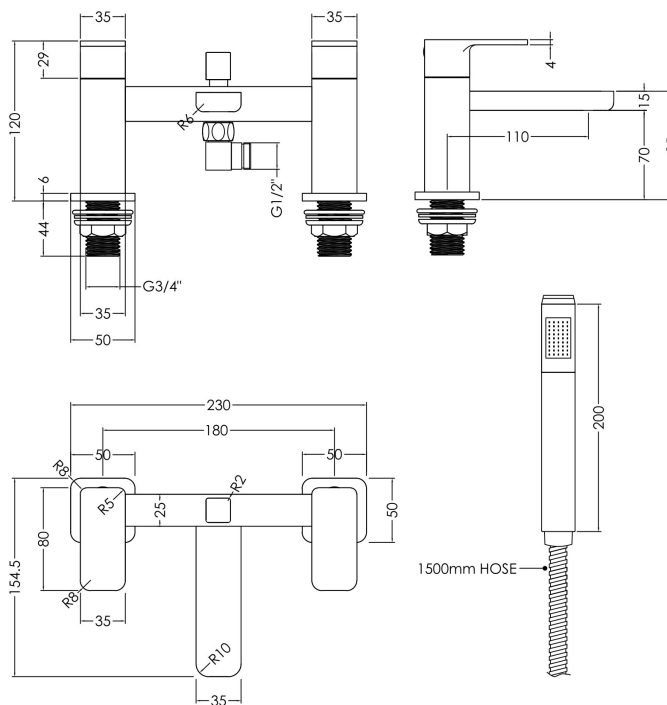

Sales Code: WIN304

Description: Windon D/M Bsm With Kit

Product Dimensions

Height (mm):	136
Width (mm):	230
Depth (mm):	147
Length (mm):	
Nett Weight (kg):	2.62

Packaging Dimensions

Height (mm):	185
Width (mm):	190
Depth (mm):	270
Gross Weight (kg):	2.62

Packaging Data

Box Colour:	White Cardboard Box
Box Qty:	0
Label Size:	0 x 0
Label Colour:	White Label
Label Qty:	0

Outer Box Dimensions (If Applicable)

Height (mm):	560
Width (mm):	440
Depth (mm):	430
Length (mm):	
Gross Weight (kg):	
Barcode:	5056211898283

Product Details

Country of Origin:	China
Fitting Instruction:	Yes
Product Material:	Brass/ABS
Control Type:	Manual
Waste Included:	Waste Not Included
Waste Type:	Not Applicable
WRAS Approval: No	Approval No: N/A
Valve/Cartridge Type:	1/4 Turn Ceramic Disc
Colour/Finish:	Chrome
Mount Type:	Deck
Operating Pressure (bar):	2

Flow Rates: (Litres Per Min)	0.1 bar: 3.1	0.5 bar: 7.9	1 bar: 11.4	2 bar: 16.3	3 bar: 19.9
Pipe Size:	3/4"				
Pipe Centres:	180				