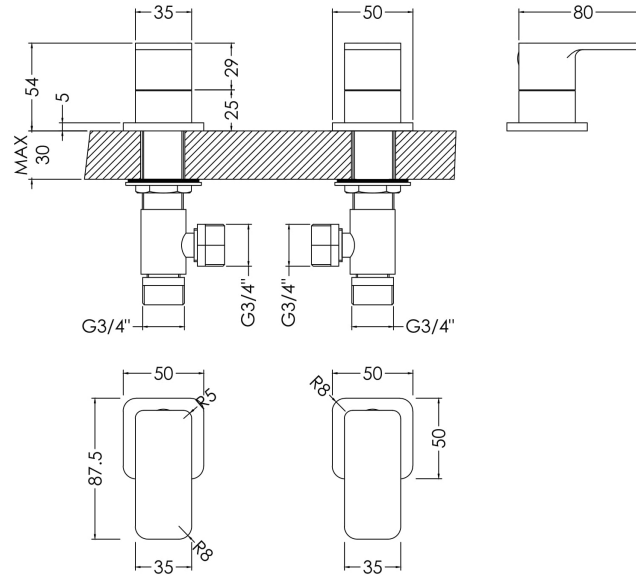

Sales Code: WIN308

Description: Windon 3/4" Side Valves

Product Dimensions

Height (mm):	55
Width (mm):	50
Depth (mm):	80
Length (mm):	
Nett Weight (kg):	1.52

Packaging Dimensions

Height (mm):	95
Width (mm):	175
Depth (mm):	230
Gross Weight (kg):	1.52

Packaging Data

Box Colour:	White Cardboard Box
Box Qty:	1
Label Size:	100 x 50
Label Colour:	White Label
Label Qty:	1

Outer Box Dimensions (If Applicable)

Height (mm):	500
Width (mm):	380
Depth (mm):	250
Length (mm):	

Gross Weight (kg):	
Barcode:	5056211898351

Product Details

Country of Origin:	China
Fitting Instruction:	Yes
Product Material:	Brass
Control Type:	Manual
Waste Included:	Waste Not Included
Waste Type:	Not Applicable
WRAS Approval: No	Approval No: N/A
Valve/Cartridge Type:	1/4 Turn Ceramic Disc
Colour/Finish:	Chrome
Mount Type:	Deck
Operating Pressure (bar):	0.5

Flow Rates: (Litres Per Min)	0.1 bar: 9.6	0.5 bar: 19.2	1 bar: 26.6	2 bar: 37.9	3 bar: 46.5
Pipe Size:	3/4"				
Pipe Centres:	N/A				