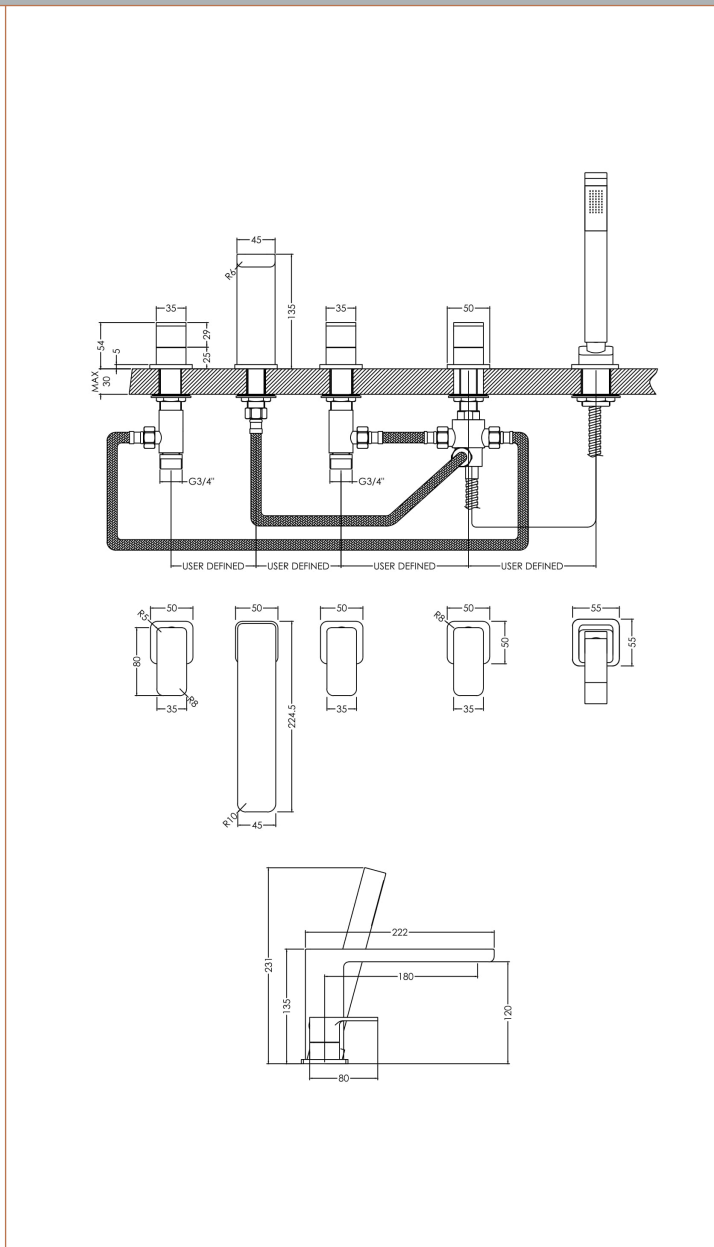

Sales Code: WIN314

Description: Windon D/M 5Th Bsm

Product Dimensions

Height (mm):	135
Width (mm):	535
Depth (mm):	222
Length (mm):	
Nett Weight (kg):	4.63

Packaging Dimensions

Height (mm):	85
Width (mm):	425
Depth (mm):	460
Gross Weight (kg):	4.63

Packaging Data

Box Colour:	White Cardboard Box
Box Qty:	1
Label Size:	100 x 50
Label Colour:	White Label
Label Qty:	1

Outer Box Dimensions (If Applicable)

Height (mm):	450
Width (mm):	475
Depth (mm):	445
Length (mm):	
Gross Weight (kg):	
Barcode:	5056211898306

Product Details

Country of Origin:	China
Fitting Instruction:	Yes
Product Material:	Brass/ABS
Control Type:	Manual
Waste Included:	Waste Not Included
Waste Type:	Not Applicable
WRAS Approval: No	Approval No: N/A
Valve/Cartridge Type:	1/4 Turn Ceramic Disc
Colour/Finish:	Chrome
Mount Type:	Deck
Operating Pressure (bar):	2
Flow Rates: (Litres Per Min)	0.1 bar: 3.7 0.5 bar: 10.3 1 bar: 14.9 2 bar: 21.1 3 bar: 25.7
Pipe Size:	3/4"
Pipe Centres:	150