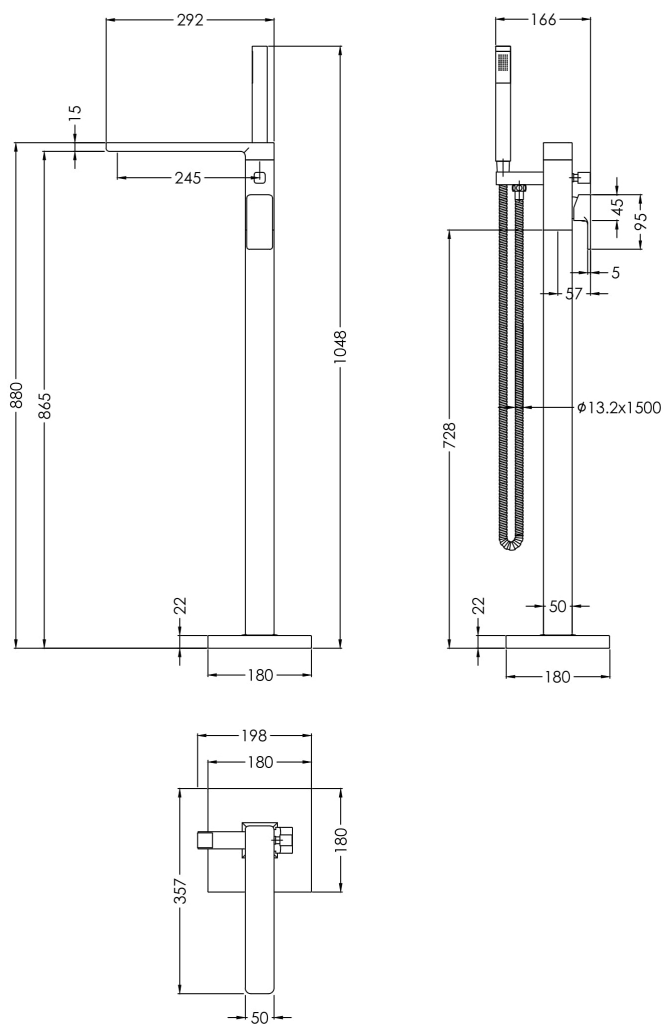

Sales Code: WIN321

Description: Windon Freestanding Bsm

Product Dimensions

Height (mm):	880
Width (mm):	180
Depth (mm):	357
Length (mm):	
Nett Weight (kg):	6.17

Packaging Dimensions

Height (mm):	230
Width (mm):	420
Depth (mm):	970
Gross Weight (kg):	6.17

Packaging Data

Box Colour:	White Cardboard Box
Box Qty:	1
Label Size:	100 x 50
Label Colour:	White Label
Label Qty:	1

Outer Box Dimensions (If Applicable)

Height (mm):	250
Width (mm):	400
Depth (mm):	980
Length (mm):	
Gross Weight (kg):	
Barcode:	5056211898344

Product Details

Country of Origin:	China
Fitting Instruction:	Yes
Product Material:	Brass/ABS
Control Type:	Manual
Waste Included:	Waste Not Included
Waste Type:	Not Applicable
WRAS Approval: No	Approval No: N/A
Valve/Cartridge Type:	Single Lever Cartridge
Colour/Finish:	Chrome
Mount Type:	Floor Standing
Operating Pressure (bar):	3
Flow Rates: (Litres Per Min)	0.1 bar: N/A 0.5 bar: N/A 1 bar: 11.2 2 bar: 16.3 3 bar: 20.1
Pipe Size:	1/2"
Pipe Centres:	N/A