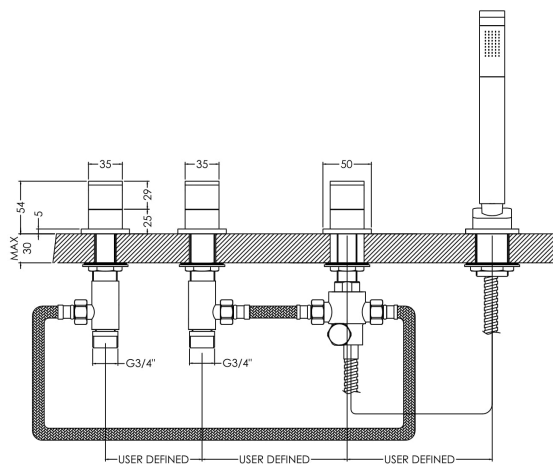

Sales Code: WIN334

Description: Windon D/M 4Th Bsm No Spout

Product Dimensions

Height (mm):	54
Width (mm):	435
Depth (mm):	90
Length (mm):	
Nett Weight (kg):	3.22

Packaging Dimensions

Height (mm):	85
Width (mm):	390
Depth (mm):	460
Gross Weight (kg):	3.22

Packaging Data

Box Colour:	White Cardboard Box
Box Qty:	1
Label Size:	100 x 50
Label Colour:	White Label
Label Qty:	1

Outer Box Dimensions (If Applicable)

Height (mm):	470
Width (mm):	450
Depth (mm):	400
Length (mm):	
Gross Weight (kg):	
Barcode:	5056211898313

Product Details

Country of Origin:	China
Fitting Instruction:	Yes
Product Material:	Brass/ABS
Control Type:	Manual
Waste Included:	Waste Not Included
Waste Type:	Not Applicable
WRAS Approval: No	Approval No: N/A
Valve/Cartridge Type:	1/4 Turn Ceramic Disc
Colour/Finish:	Chrome
Mount Type:	Deck
Operating Pressure (bar):	2

Flow Rates: (Litres Per Min)	0.1 bar: 4.4	0.5 bar: 10.2	1 bar: 14.9	2 bar: 21	3 bar: 25.5
Pipe Size:	3/4"				
Pipe Centres:	150				