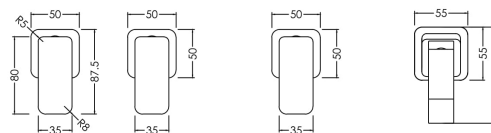

Sales Code: WIN334

Description: Windon D/M 4Th Bsm No Spout

Product Dimensions

Height (mm):	54
Width (mm):	435
Depth (mm):	90
Length (mm):	
Nett Weight (kg):	3.22

Packaging Dimensions

Height (mm):	85
Width (mm):	390
Depth (mm):	460
Gross Weight (kg):	3.22

Packaging Data

Box Colour:	White Cardboard Box
Box Qty:	1
Label Size:	100 x 50
Label Colour:	White Label
Label Qty:	1

Outer Box Dimensions (If Applicable)

Height (mm):	470
Width (mm):	450
Depth (mm):	400
Length (mm):	
Gross Weight (kg):	
Barcode:	5056211898313

Product Details

Country of Origin:	China
Fitting Instruction:	Yes
Product Material:	Brass/ABS
Control Type:	Manual
Waste Included:	Waste Not Included
Waste Type:	Not Applicable
WRAS Approval: No	Approval No: N/A
Valve/Cartridge Type:	1/4 Turn Ceramic Disc
Colour/Finish:	Chrome
Mount Type:	Deck
Operating Pressure (bar):	2

Flow Rates: (Litres Per Min)	0.1 bar: 4.4	0.5 bar: 10.2	1 bar: 14.9	2 bar: 21	3 bar: 25.5
Pipe Size:	3/4"				
Pipe Centres:	150				