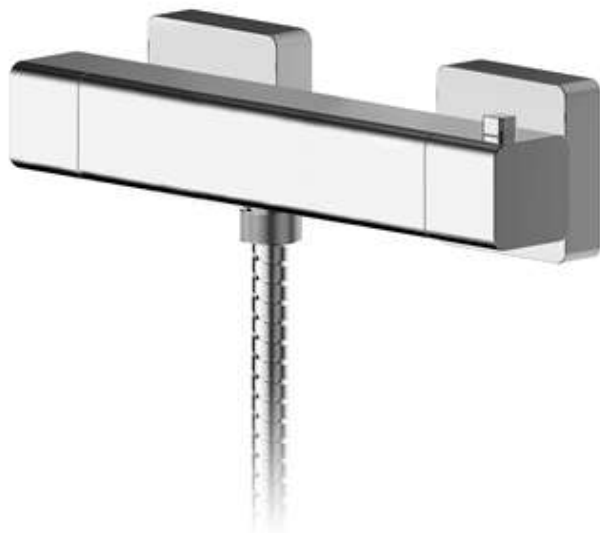

Sales Code: WIN503

Description: Windon Thermostatic Bar Valve

Product Dimensions

Length (mm):	
Width (mm):	261
Height (mm):	55
Depth (mm):	65
Nett Weight (kg):	1.71

Packaging Dimensions

Length (mm):	82
Width (mm):	355
Height (mm):	80
Gross Weight (kg):	1.71

Packaging Data

Box Colour:	White Cardboard Box
Box Qty:	0
Label Size:	0 x 0
Label Colour:	White Label
Label Qty:	0

Outer Box Dimensions (If Applicable)

Length (mm):	
Width (mm):	420
Height (mm):	440
Depth (mm):	360
Gross Weight (kg):	
Barcode:	5056211898375

Product Details

Country of Origin:	China
Fitting Instruction:	Yes
Product Material:	Brass/ABS
Mount Type:	Wall
Outlet Elbow Supplied:	Not Applicable
Easy Clean:	Not Applicable
Head Included:	No
Handset Included:	No
Body Jets Included:	No
No of Body Jets:	Not Applicable
Operating Pressure (bar):	0.2
Valve/Cartridge Type:	1/4 Turn Ceramic Disc
Flow Rates (L/min):	0.1 bar: 3.3 0.5 bar: 7.9 1 bar: 11.3 2 bar: 16.2 3 bar: 19.8
TMV2 Approved:	No Approval No: N/A
TMV3 Approved:	No Approval No: N/A
WRAS Approved:	No Approval No: N/A
Head Function:	Not Applicable
Handset Function:	Not Applicable
Body Jet Info:	Not Applicable
Pipe Size:	15 mm (1/2" Bsp)
Pipe Centres:	150
Colour/Finish:	Chrome
Hose Included:	No
No. of Outlets:	1