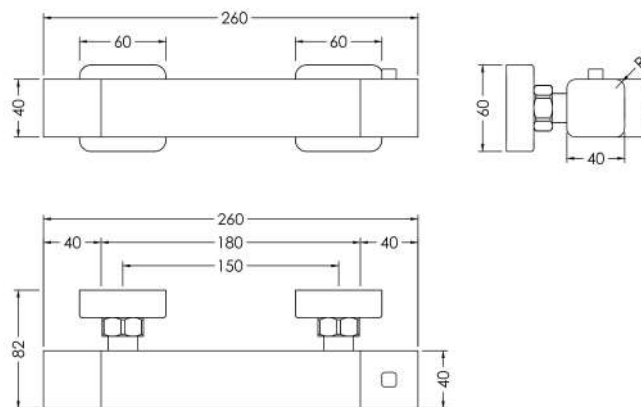

Sales Code: WIN503

Description: Windon Thermostatic Bar Valve

Product Dimensions

Length (mm):	
Width (mm):	261
Height (mm):	55
Depth (mm):	65
Nett Weight (kg):	1.71

Packaging Dimensions

Length (mm):	82
Width (mm):	355
Height (mm):	80
Gross Weight (kg):	1.71

Packaging Data

Box Colour:	White Cardboard Box
Box Qty:	0
Label Size:	0 x 0
Label Colour:	White Label
Label Qty:	0

Outer Box Dimensions (If Applicable)

Length (mm):	
Width (mm):	420
Height (mm):	440
Depth (mm):	360
Gross Weight (kg):	
Barcode:	5056211898375

Product Details

Country of Origin:	China
Fitting Instruction:	Yes
Product Material:	Brass/ABS
Mount Type:	Wall
Outlet Elbow Supplied:	Not Applicable
Easy Clean:	Not Applicable
Head Included:	No
Handset Included:	No
Body Jets Included:	No
No of Body Jets:	Not Applicable
Operating Pressure (bar):	0.2
Valve/Cartridge Type:	1/4 Turn Ceramic Disc
Flow Rates (L/min):	0.1 bar: 3.3 0.5 bar: 7.9 1 bar: 11.3 2 bar: 16.2 3 bar: 19.8
TMV2 Approved:	No Approval No: N/A
TMV3 Approved:	No Approval No: N/A
WRAS Approved:	No Approval No: N/A
Head Function:	Not Applicable
Handset Function:	Not Applicable
Body Jet Info:	Not Applicable
Pipe Size:	15 mm (1/2" Bsp)
Pipe Centres:	150
Colour/Finish:	Chrome
Hose Included:	No
No. of Outlets:	1