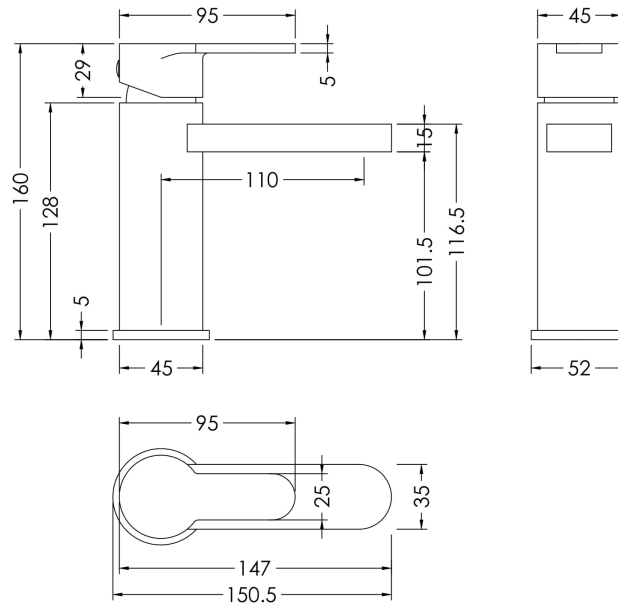

Sales Code: WIN705

Description: Windon Mono Basin Mixer P/B Waste

Product Dimensions

Height (mm):	160
Width (mm):	50
Depth (mm):	152
Length (mm):	
Nett Weight (kg):	2.08

Packaging Dimensions

Height (mm):	95
Width (mm):	225
Depth (mm):	275
Gross Weight (kg):	2.08

Packaging Data

Box Colour:	White Cardboard Box
Box Qty:	1
Label Size:	100 x 50
Label Colour:	White Label
Label Qty:	1

Outer Box Dimensions (If Applicable)

Height (mm):	500
Width (mm):	500
Depth (mm):	300
Length (mm):	

Gross Weight (kg):	
Barcode:	5054642625867

Product Details

Country of Origin:	China
Fitting Instruction:	No
Product Material:	Brass
Control Type:	Manual
Waste Included:	Waste Included
Waste Type:	Push Button
WRAS Approval: Yes	Approval No: W0747635
Valve/Cartridge Type:	Single Lever Cartridge
Colour/Finish:	Brushed Gun Metal
Mount Type:	Deck
Operating Pressure (bar):	0.2
Flow Rates: (Litres Per Min)	0.1 bar: 2.8 0.5 bar: 7.9 1 bar: 11.4 2 bar: 16.4 3 bar: 20.1
Pipe Size:	1/2"
Pipe Centres:	N/A