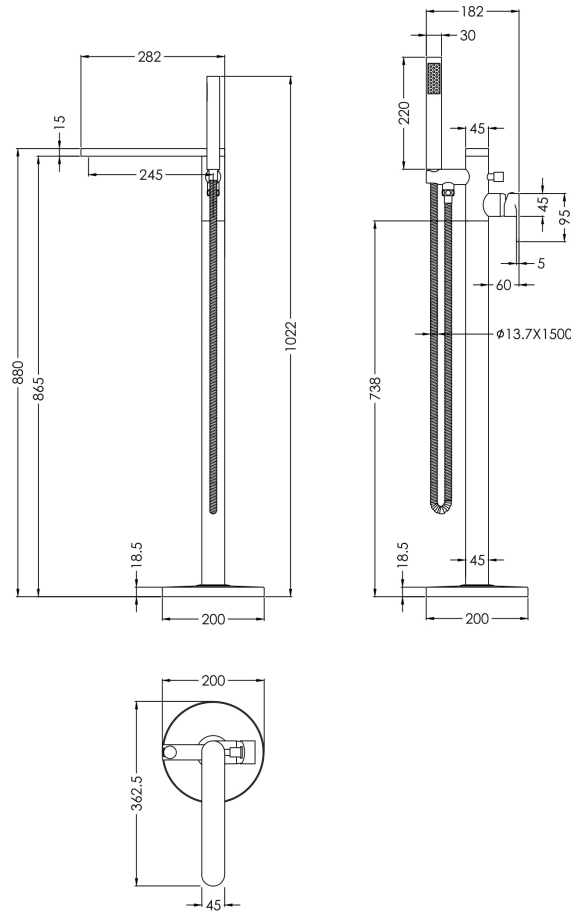

Sales Code: WIN721

Description: Windon Freestanding Bsm

Product Dimensions

Height (mm):	880
Width (mm):	180
Depth (mm):	357
Length (mm):	
Nett Weight (kg):	6.17

Packaging Dimensions

Height (mm):	230
Width (mm):	420
Depth (mm):	970
Gross Weight (kg):	6.17

Packaging Data

Box Colour:	White Cardboard Box
Box Qty:	1
Label Size:	100 x 50
Label Colour:	White Label
Label Qty:	1

Outer Box Dimensions (If Applicable)

Height (mm):	250
Width (mm):	400
Depth (mm):	980
Length (mm):	
Gross Weight (kg):	
Barcode:	5054642625904

Product Details

Country of Origin:	China
Fitting Instruction:	No
Product Material:	Brass/ABS
Control Type:	Manual
Waste Included:	Waste Not Included
Waste Type:	Not Applicable
WRAS Approval: Yes	Approval No: W0747621
Valve/Cartridge Type:	Single Lever Cartridge
Colour/Finish:	Brushed Gun Metal
Mount Type:	Floor Standing
Operating Pressure (bar):	3
Flow Rates: (Litres Per Min) 0.1 bar: N/A 0.5 bar: N/A 1 bar: 11.2 2 bar: 16.3 3 bar: 20.1	
Pipe Size:	1/2"
Pipe Centres:	N/A