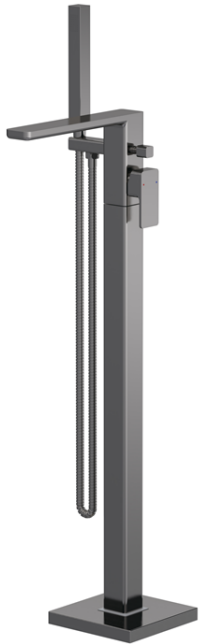

Sales Code: WIN721

Description: Windon Freestanding Bsm

Product Dimensions

Height (mm):	880
Width (mm):	180
Depth (mm):	357
Length (mm):	
Nett Weight (kg):	6.17

Packaging Dimensions

Height (mm):	230
Width (mm):	420
Depth (mm):	970
Gross Weight (kg):	6.17

Packaging Data

Box Colour:	White Cardboard Box
Box Qty:	1
Label Size:	100 x 50
Label Colour:	White Label
Label Qty:	1

Outer Box Dimensions (If Applicable)

Height (mm):	250
Width (mm):	400
Depth (mm):	980
Length (mm):	
Gross Weight (kg):	
Barcode:	5054642625904

Product Details

Country of Origin:	China
Fitting Instruction:	No
Product Material:	Brass/ABS
Control Type:	Manual
Waste Included:	Waste Not Included
Waste Type:	Not Applicable
WRAS Approval: Yes	Approval No: W0747621
Valve/Cartridge Type:	Single Lever Cartridge
Colour/Finish:	Brushed Gun Metal
Mount Type:	Floor Standing
Operating Pressure (bar):	3
Flow Rates: (Litres Per Min) 0.1 bar: N/A 0.5 bar: N/A 1 bar: 11.2 2 bar: 16.3 3 bar: 20.1	
Pipe Size:	1/2"
Pipe Centres:	N/A