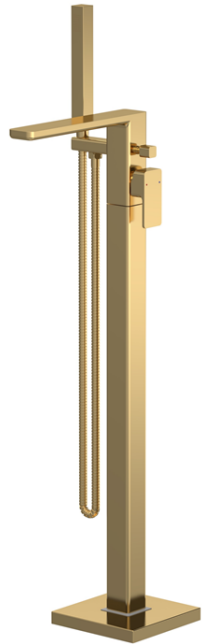

Sales Code: WIN821

Description: Windon Freestanding Bsm

Product Dimensions

Height (mm):	880
Width (mm):	180
Depth (mm):	357
Length (mm):	
Nett Weight (kg):	6.17

Packaging Dimensions

Height (mm):	230
Width (mm):	420
Depth (mm):	970
Gross Weight (kg):	6.17

Packaging Data

Box Colour:	White Cardboard Box
Box Qty:	1
Label Size:	100 x 50
Label Colour:	White Label
Label Qty:	1

Outer Box Dimensions (If Applicable)

Height (mm):	250
Width (mm):	400
Depth (mm):	980
Length (mm):	
Gross Weight (kg):	
Barcode:	5056462621050

Product Details

Country of Origin:	China
Fitting Instruction:	No
Product Material:	Brass/ABS
Control Type:	Manual
Waste Included:	Waste Not Included
Waste Type:	Not Applicable
WRAS Approval:	No
Approval No:	N/A
Valve/Cartridge Type:	Single Lever Cartridge
Colour/Finish:	Brushed Brass
Mount Type:	Floor Standing
Operating Pressure (bar):	3
Flow Rates: (Litres Per Min)	0.1 bar: N/A 0.5 bar: N/A 1 bar: 11.2 2 bar: 16.3 3 bar: 20.1
Pipe Size:	1/2"
Pipe Centres:	N/A