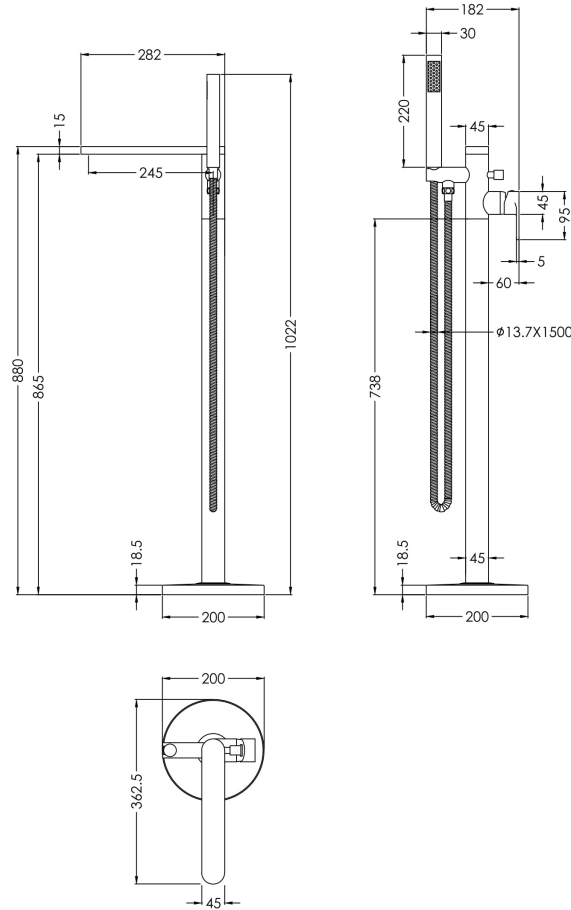

Sales Code: WIN821

Description: Windon Freestanding Bsm

Product Dimensions

Height (mm):	880
Width (mm):	180
Depth (mm):	357
Length (mm):	
Nett Weight (kg):	6.17

Packaging Dimensions

Height (mm):	230
Width (mm):	420
Depth (mm):	970
Gross Weight (kg):	6.17

Packaging Data

Box Colour:	White Cardboard Box
Box Qty:	1
Label Size:	100 x 50
Label Colour:	White Label
Label Qty:	1

Outer Box Dimensions (If Applicable)

Height (mm):	250
Width (mm):	400
Depth (mm):	980
Length (mm):	
Gross Weight (kg):	
Barcode:	5056462621050

Product Details

Country of Origin:	China
Fitting Instruction:	No
Product Material:	Brass/ABS
Control Type:	Manual
Waste Included:	Waste Not Included
Waste Type:	Not Applicable
WRAS Approval:	No
Approval No:	N/A
Valve/Cartridge Type:	Single Lever Cartridge
Colour/Finish:	Brushed Brass
Mount Type:	Floor Standing
Operating Pressure (bar):	3
Flow Rates: (Litres Per Min)	0.1 bar: N/A 0.5 bar: N/A 1 bar: 11.2 2 bar: 16.3 3 bar: 20.1
Pipe Size:	1/2"
Pipe Centres:	N/A