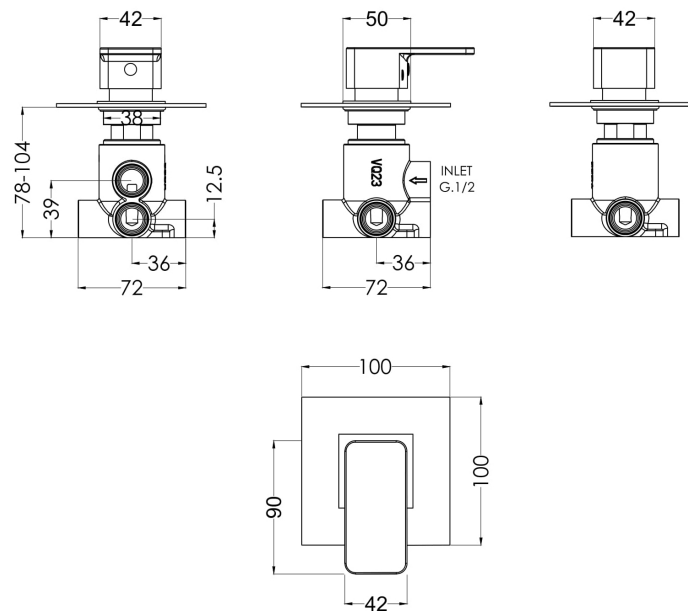

Sales Code: WINWD14

Description: Windon Concealed Div 2/3/4 Way

Product Dimensions

Length (mm):	
Width (mm):	100
Height (mm):	100
Depth (mm):	135
Nett Weight (kg):	1.05

Packaging Dimensions

Length (mm):	189
Width (mm):	175
Height (mm):	124
Gross Weight (kg):	1.05

Packaging Data

Box Colour:	White Cardboard Box
Box Qty:	1
Label Size:	100 x 50
Label Colour:	White Label
Label Qty:	1

Outer Box Dimensions (If Applicable)

Length (mm):	
Width (mm):	370
Height (mm):	720
Depth (mm):	220
Gross Weight (kg):	
Barcode:	5056211898443

Product Details

Country of Origin:	United Kingdom
Fitting Instruction:	No
Product Material:	Brass
Mount Type:	Wall, Recessed
Outlet Elbow Supplied:	No
Easy Clean:	Not Applicable
Head Included:	No
Handset Included:	No
Body Jets Included:	No
No of Body Jets:	Not Applicable
Operating Pressure (bar):	0.2
Valve/Cartridge Type:	1/4 Turn Ceramic Disc
Flow Rates (L/min):	0.1 bar: 5.2 0.5 bar: 13.3 1 bar: 19.1 2 bar: 27 3 bar: 33.2
TMV2 Approved:	No Approval No: N/A
TMV3 Approved:	No Approval No: N/A
WRAS Approved:	No Approval No: N/A
Head Function:	Not Applicable
Handset Function:	Not Applicable
Body Jet Info:	Not Applicable
Pipe Size:	15 mm (1/2" Bsp)
Pipe Centres:	N/A
Colour/Finish:	Chrome
Hose Included:	Not Applicable
No. of Outlets:	4