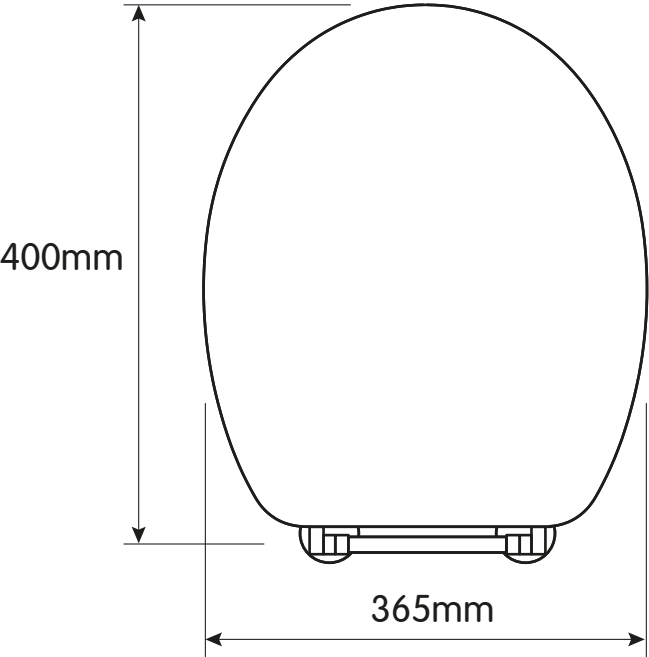

Overall Size

Max/Min Adjustment