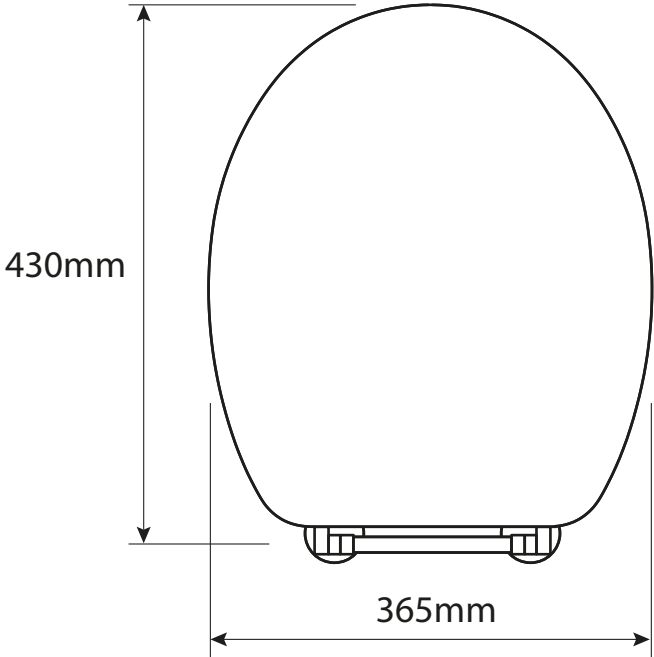

Overall Size

Max/Min Adjustment