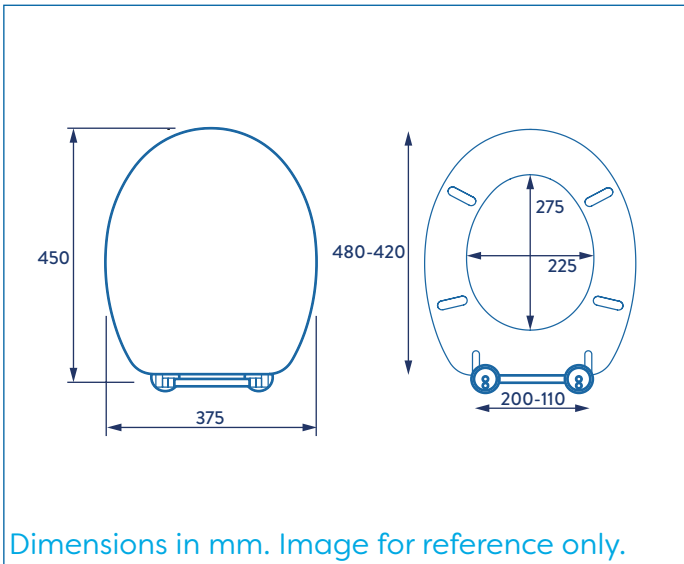

3.30kg

PACKAGING

Full Colour Box

FREQUENTLY USED APPLICATIONS

Residential
Commercial

FEATURES

Flexi Fix mounting system.
Adjustable hinges fit all standard toilets.
Soft Close to prevent slamming.
Quick Release for easy cleaning.
Chrome plated hinge covers.
Top or bottom fixing.
All fittings included.