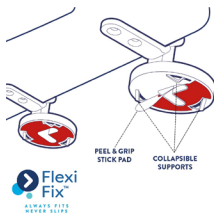

Tel: +44 (0) 1264 365881
Fax: +44 (0) 1264 356437
Email: info@croydex.co.uk
Web: www.croydex.com

Printed material, designs and packaging are protected by copyright and design right.

Date Created:30/08/17 | REV 002