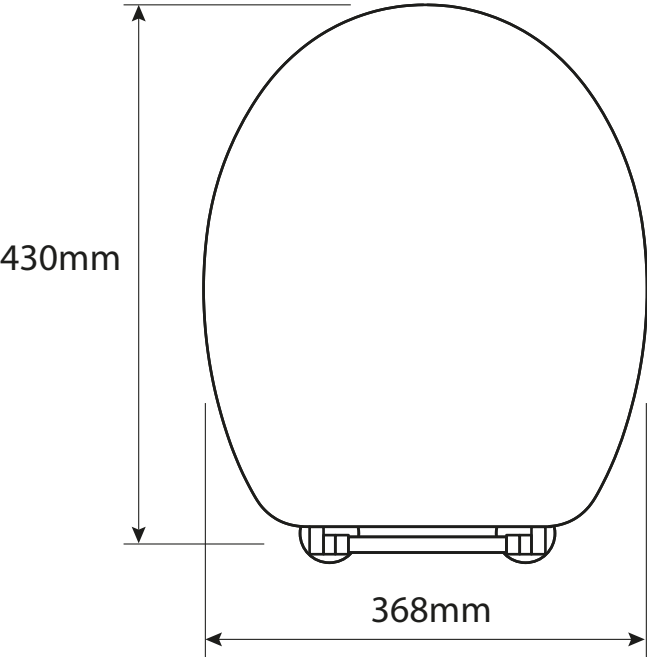

Overall Size

Max/Min Adjustment