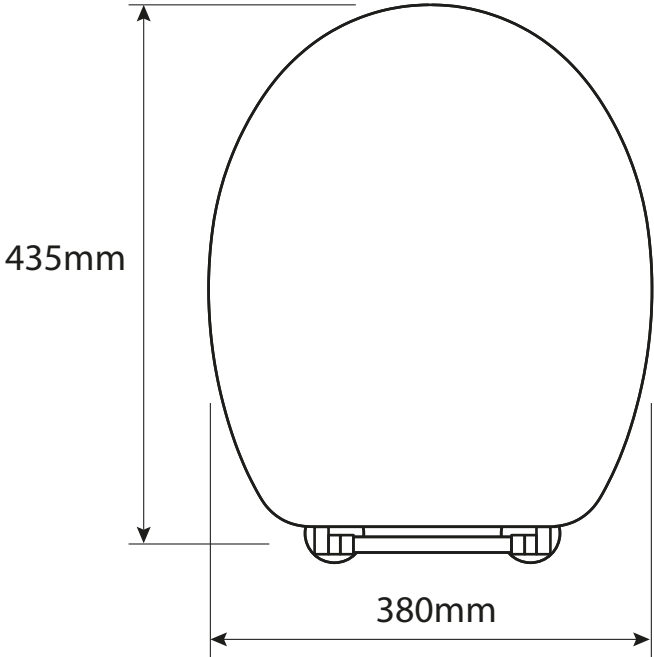

Overall Size

Max/Min Adjustment