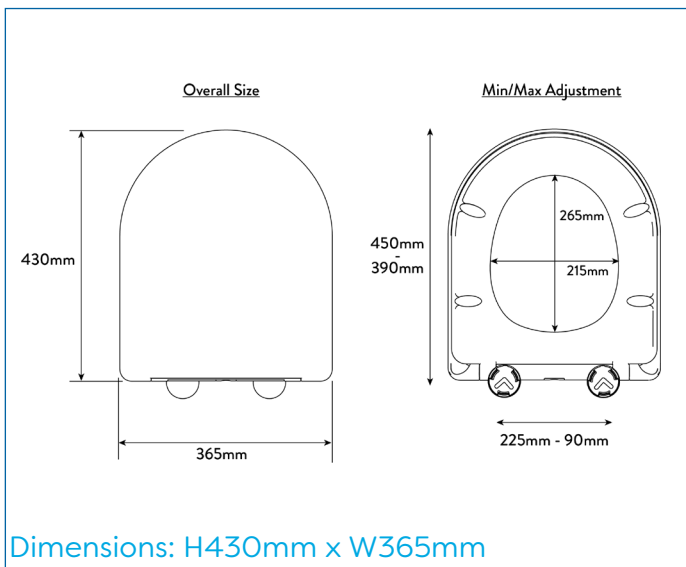

CARE AND MAINTENANCE

Clean surfaces with a damp cloth and wipe dry using a soft cloth.
Do not use chemical or abrasive cleaners as these may damage the surface finish.

Dimensions: H430mm x W365mm

GUARANTEE