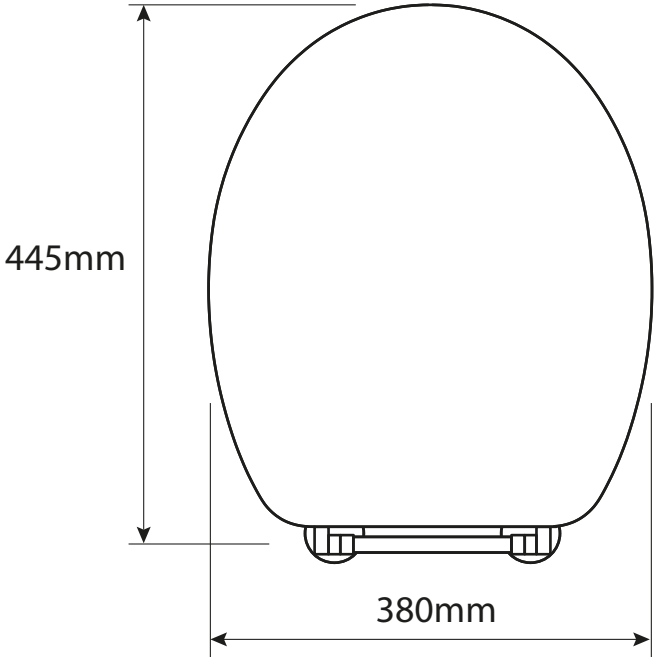

Overall Size

Max/Min Adjustment