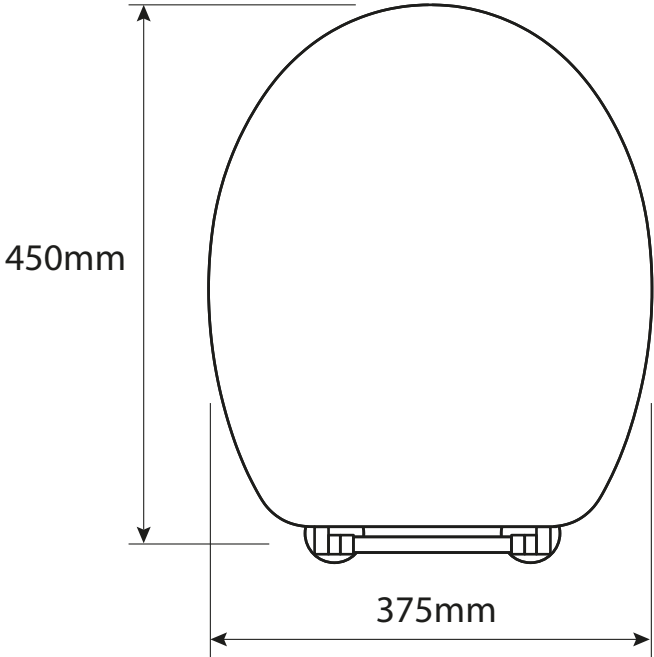

Overall Size

Max/Min Adjustment