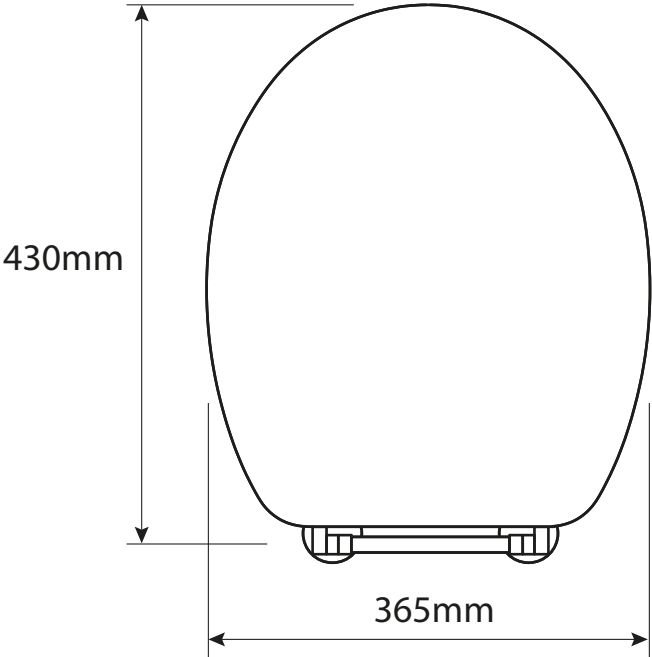

Overall Size

Max/Min Adjustment