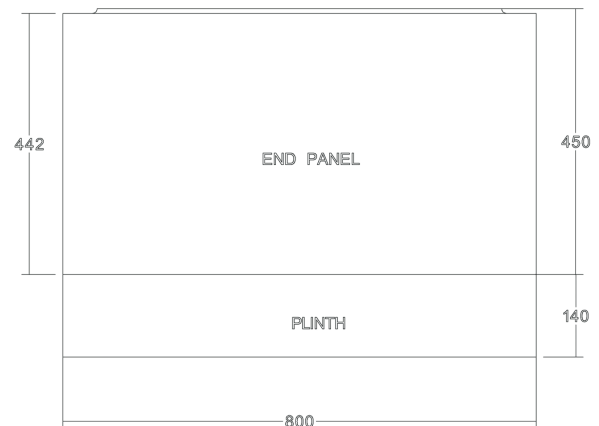

PRODUCT DATA SHEET

Bardolino Driftwood Oak 800mm Vinyl Wrap Panel End

Product Code: WOODEND008

SCUDO
BEAUTIFUL BATHROOMS

0330 124 7290

sales@scudo.co.uk - www.scudo.co.uk

Scudo is the trading name of Harrison Bathrooms Ltd. Whilst we endeavour to ensure that the product information is accurate we accept no liability for any information given. All images are for illustration purposes only. Product images and specification are subject to change. Measurements are in millimetres and are nominal.

Product Name	WOODEND008
Product Description	Driftwood Vinyl Wrap Bath Panel End 800mm
Product Transportation	
Barcode	5060713720072
Country of origin	UK
Commodity code	9403609000
Product Measurements	
Product Weight (KG)	18
Product Width (mm)	1700
Product Height (mm)	600
Product Depth (mm)	18
Product Length (mm)	0
Primary Packed Measurements	
Packaged Weight	7
Packed Length	40
Packed Width	850
Packed Height	630
Packaging Weights	
Card (kg)	0.39
Paper (kg)	0
Wood (kg)	0
Plastic (kg)	0
Compliance DOP	N/a

General Information	
Construction Material	MDF Vinyl Wrap
Installation type	Bath fixed
Colour / Finish	BARDOLINO DRIFTWOOD OAK
Bath Attributes	
Bath Water Capacity (Litres)	0
Bath Water Capacity (m3)	0
Shape	0
Handed	0
Bath Feet included	0
Supplied with Tap Holes	0
Height of Overflow / Soaking Depth	0
Internal Length Base (mm)	0
Internal Width / Depth Base (mm)	0
Internal Height (mm)	0
Supplied with Front panel	0
Supplied with End panel	0
Compatible Panel Part Code	0