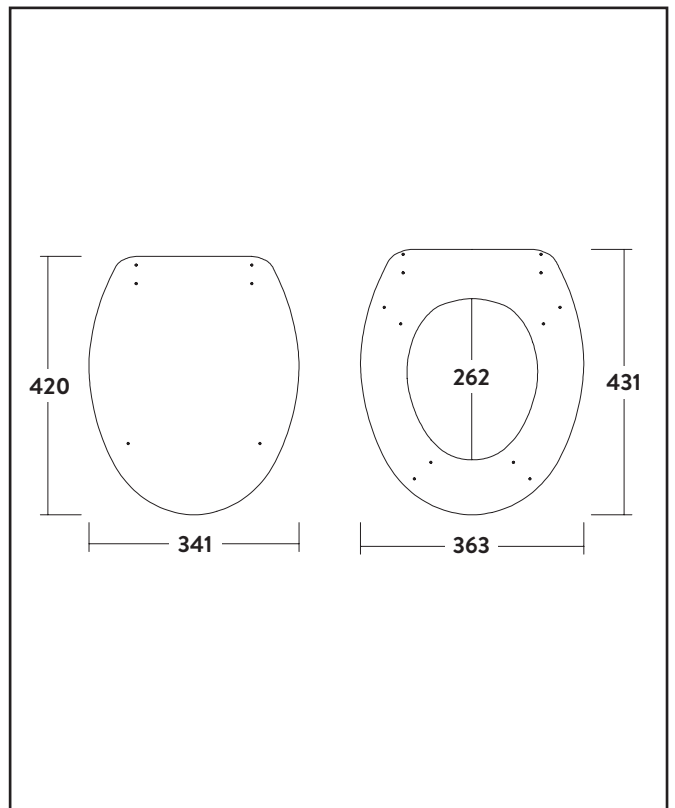

PRODUCT DATA SHEET

Wooden Soft Close Seat Matt Grey

Product Code: WOODSEAT006

SCUDO
BEAUTIFUL BATHROOMS

0330 124 7290

sales@scudo.co.uk - www.scudo.co.uk

Scudo is the trading name of Harrison Bathrooms Ltd. Whilst we endeavour to ensure that the product information is accurate we accept no liability for any information given. All images are for illustration purposes only. Product images and specification are subject to change. Measurements are in millimetres and are nominal.

Product Name	WOODSEAT006
Product Description	Matt Grey Vinyl Wrap MDF Seat Soft Close Top Fix
Product Transportation	
Barcode	5060713720300
Country of origin	UK
Commodity code	9403609000
Product Measurements	
Product Weight (KG)	0.4
Product Width (mm)	363
Product Height (mm)	431
Product Depth (mm)	262
Product Length (mm)	431
Primary Packed Measurements	
Packaged Weight	7
Packed Length	500
Packed Width	500
Packed Height	100
Packaging Weights	
Card (kg)	0.55
Paper (kg)	0
Wood (kg)	0
Plastic (kg)	0
Compliance DOP	N/a

General Information	
Construction Material	MDF
Installation type	Top Fix
Colour / Finish	MATT GREY
Toilet Seat Specification	
Quick release	Yes
Soft Close	Yes
Top or Bottom Fix	Top Fix
Shape	Round
Adjustment (mm)	100-200