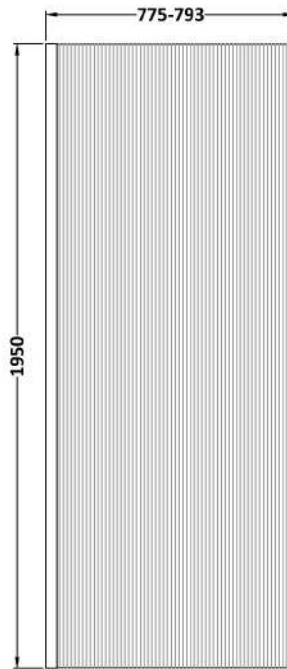

Sales Code: WRAF19580BB

Description: 800 Fluted Wetroom Screen With Arms And

Packaging Details

Barcode: 5056462682389

Sales Code: WRFL19580

Description: 800X1950 Fluted Wetroom Screen Inc' Bar

Product Dimensions

Height (mm):	1950
Width (mm):	800
Depth (mm):	14
Nett Weight (kg):	35.9

Packaging Dimensions

Height (mm):	65
Width (mm):	850
Length (mm):	2010
Gross Weight (kg):	35.9

Packaging Data

Box Colour:	Brown Cardboard Box - Printed
Box Qty:	1
Label Size:	100 x 50
Label Colour:	Not Applicable
Label Qty:	0

Outer Box Dimensions (If Applicable)

Height (mm):	
Width (mm):	
Depth (mm):	
Length (mm):	
Gross Weight (kg):	
Barcode:	5056462661247

Product Details

Country of Origin:	China
Fitting Instruction:	No
CE & UKCA:	Yes
Profile Material:	Aluminium
Profile Finish:	Polished Chrome
Adjustments (mm):	775mm-793mm
Entry Width (mm):	N/A
Swing In Dim (mm):	N/A
Swing Out Dim (mm):	N/A
Radius (mm):	Not Applicable
Glass Thickness (mm):	8
Easy Fit:	No
Easy Clean:	Yes
Handle Style:	Not Applicable
Handle Material:	Not Applicable
Enclosure Design:	Fluted
Wheel Type:	Not Applicable
Support Bar Included:	Support Bar Included
Extras:	None

Packaging Data

Box Colour:	White Cardboard Box
Box Qty:	1
Label Size:	100 x 50
Label Colour:	White Label
Label Qty:	1

Outer Box Dimensions (If Applicable)

Height (mm):	360
Width (mm):	270
Depth (mm):	
Length (mm):	
Gross Weight (kg):	
Barcode:	5056462620701