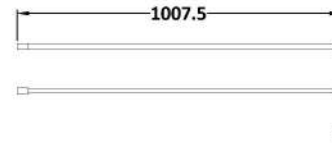

Sales Code: WRAF19580BB

Description: 800 Fluted Wetroom Screen With Arms And

Packaging Details

Barcode: 5056462682389

Sales Code: WRFL19580

Description: 800X1950 Fluted Wetroom Screen Inc' Bar

Product Dimensions

Height (mm):	1950
Width (mm):	800
Depth (mm):	14
Nett Weight (kg):	35.9

Packaging Dimensions

Height (mm):	65
Width (mm):	850
Length (mm):	2010
Gross Weight (kg):	35.9

Packaging Data

Box Colour:	Brown Cardboard Box - Printed
Box Qty:	1
Label Size:	100 x 50
Label Colour:	Not Applicable
Label Qty:	0

Outer Box Dimensions (If Applicable)

Height (mm):	
Width (mm):	
Depth (mm):	
Length (mm):	
Gross Weight (kg):	
Barcode:	5056462661247

Product Details

Country of Origin:	China
Fitting Instruction:	No
CE & UKCA:	Yes
Profile Material:	Aluminium
Profile Finish:	Polished Chrome
Adjustments (mm):	775mm-793mm
Entry Width (mm):	N/A
Swing In Dim (mm):	N/A
Swing Out Dim (mm):	N/A
Radius (mm):	Not Applicable
Glass Thickness (mm):	8
Easy Fit:	No
Easy Clean:	Yes
Handle Style:	Not Applicable
Handle Material:	Not Applicable
Enclosure Design:	Fluted
Wheel Type:	Not Applicable
Support Bar Included:	Support Bar Included
Extras:	None

Packaging Data

Box Colour:	White Cardboard Box
Box Qty:	1
Label Size:	100 x 50
Label Colour:	White Label
Label Qty:	1

Outer Box Dimensions (If Applicable)

Height (mm):	360
Width (mm):	270
Depth (mm):	
Length (mm):	
Gross Weight (kg):	
Barcode:	5056462620701