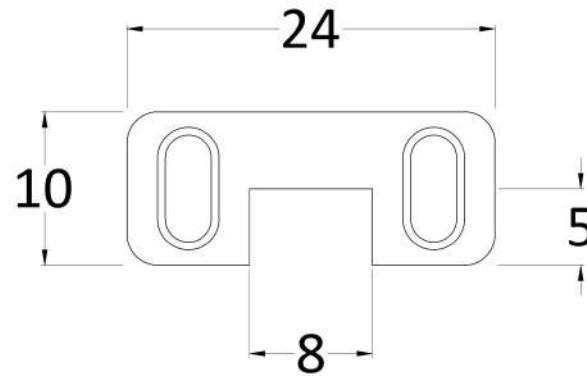

Height (mm):	1950
Width (mm):	800
Depth (mm):	14
Nett Weight (kg):	35.9

Packaging Dimensions

Height (mm):	65
Width (mm):	850
Length (mm):	2010
Gross Weight (kg):	35.9

Packaging Data

Box Colour:	Brown Cardboard Box - Printed
Box Qty:	1
Label Size:	100 x 50
Label Colour:	Not Applicable
Label Qty:	0

Outer Box Dimensions (If Applicable)

Height (mm):	
Width (mm):	
Depth (mm):	
Length (mm):	
Gross Weight (kg):	
Barcode:	5056462661247

Product Details

Country of Origin:	China
Fitting Instruction:	No
CE & UKCA:	Yes
Profile Material:	Aluminium
Profile Finish:	Polished Chrome
Adjustments (mm):	775mm-793mm
Entry Width (mm):	N/A
Swing In Dim (mm):	N/A
Swing Out Dim (mm):	N/A
Radius (mm):	Not Applicable
Glass Thickness (mm):	8
Easy Fit:	No
Easy Clean:	Yes
Handle Style:	Not Applicable
Handle Material:	Not Applicable
Enclosure Design:	Fluted
Wheel Type:	Not Applicable
Support Bar Included:	Support Bar Included
Extras:	None

Sales Code: WRSF017

Description: Wetroom Horseshoe Support Foot Brass

Product Dimensions

Height (mm):	10
Width (mm):	24
Depth (mm):	9
Nett Weight (kg):	0.16

Packaging Dimensions

Height (mm):	45
Width (mm):	30
Length (mm):	44
Gross Weight (kg):	0.16

Packaging Data

Box Colour:	White Cardboard Box
Box Qty:	1
Label Size:	100 x 50
Label Colour:	White Label
Label Qty:	1

Outer Box Dimensions (If Applicable)

Height (mm):	360
Width (mm):	270
Depth (mm):	
Length (mm):	
Gross Weight (kg):	
Barcode:	5056462620701