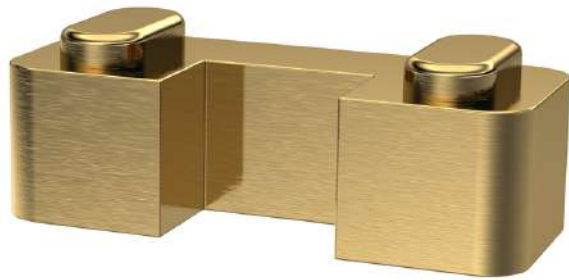

Sales Code: WRAF19580BB

Description: 800 Fluted Wetroom Screen With Arms And

Packaging Details

Barcode: 5056462682389

Sales Code: WRFL19580

Description: 800X1950 Fluted Wetroom Screen Inc' Bar

Product Dimensions

Height (mm):	1950
Width (mm):	800
Depth (mm):	14
Nett Weight (kg):	35.9

Packaging Dimensions

Height (mm):	65
Width (mm):	850
Length (mm):	2010
Gross Weight (kg):	35.9

Packaging Data

Box Colour:	Brown Cardboard Box - Printed
Box Qty:	1
Label Size:	100 x 50
Label Colour:	Not Applicable
Label Qty:	0

Outer Box Dimensions (If Applicable)

Height (mm):	
Width (mm):	
Depth (mm):	
Length (mm):	
Gross Weight (kg):	
Barcode:	5056462661247

Product Details

Country of Origin:	China
Fitting Instruction:	No
CE & UKCA:	Yes
Profile Material:	Aluminium
Profile Finish:	Polished Chrome
Adjustments (mm):	775mm-793mm
Entry Width (mm):	N/A
Swing In Dim (mm):	N/A
Swing Out Dim (mm):	N/A
Radius (mm):	Not Applicable
Glass Thickness (mm):	8
Easy Fit:	No
Easy Clean:	Yes
Handle Style:	Not Applicable
Handle Material:	Not Applicable
Enclosure Design:	Fluted
Wheel Type:	Not Applicable
Support Bar Included:	Support Bar Included
Extras:	None

Sales Code: WRSF017

Description: Wetroom Horseshoe Support Foot Brass

Product Dimensions

Height (mm):	10
Width (mm):	24
Depth (mm):	9
Nett Weight (kg):	0.16

Packaging Dimensions

Height (mm):	45
Width (mm):	30
Length (mm):	44
Gross Weight (kg):	0.16