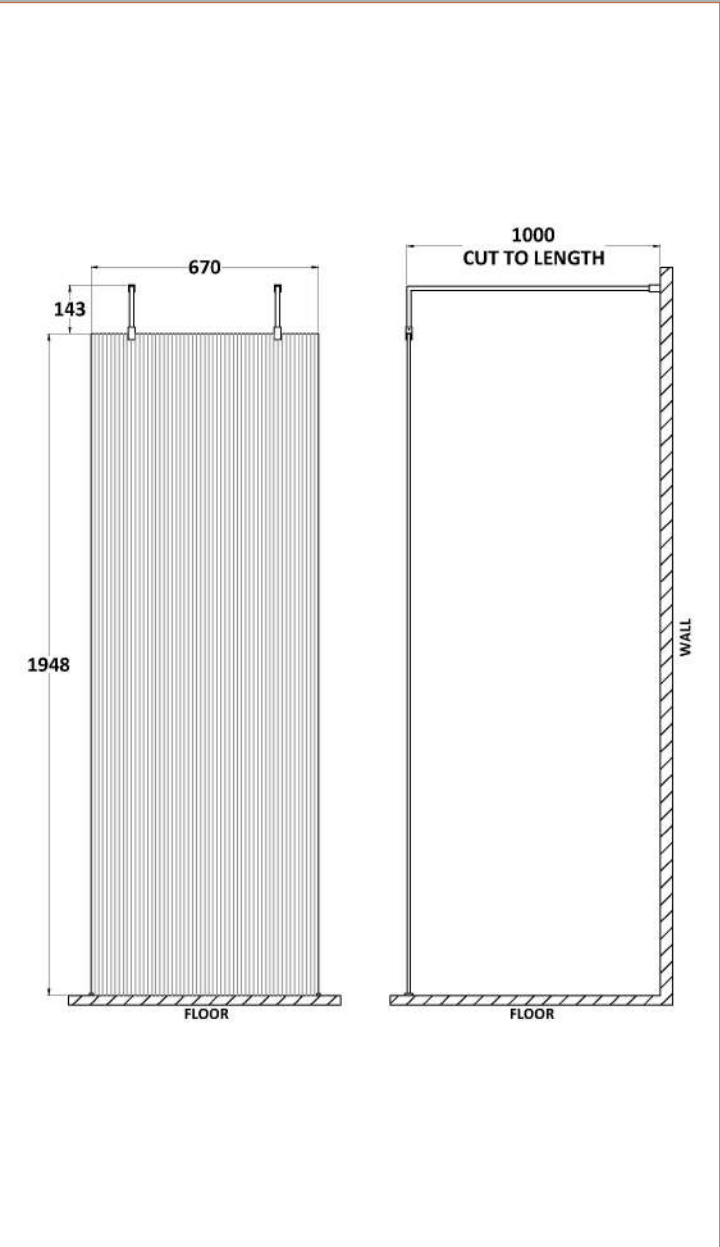

Sales Code: WRAF19580BB

Description: 800 Fluted Wetroom Screen With Arms And

Packaging Details

Barcode: 5056462682389

Sales Code: WRFL19580

Description: 800X1950 Fluted Wetroom Screen Inc' Bar

Product Dimensions

Height (mm):	1950
Width (mm):	800
Depth (mm):	14
Nett Weight (kg):	35.9

Packaging Dimensions

Height (mm):	65
Width (mm):	850
Length (mm):	2010
Gross Weight (kg):	35.9

Packaging Data

Box Colour:	Brown Cardboard Box - Printed
Box Qty:	1
Label Size:	100 x 50
Label Colour:	Not Applicable
Label Qty:	0

Outer Box Dimensions (If Applicable)

Height (mm):	
Width (mm):	
Depth (mm):	
Length (mm):	
Gross Weight (kg):	
Barcode:	5056462661247

Product Details

Country of Origin:	China
Fitting Instruction:	No
CE & UKCA:	Yes
Profile Material:	Aluminium
Profile Finish:	Polished Chrome
Adjustments (mm):	775mm-793mm
Entry Width (mm):	N/A
Swing In Dim (mm):	N/A
Swing Out Dim (mm):	N/A
Radius (mm):	Not Applicable
Glass Thickness (mm):	8
Easy Fit:	No
Easy Clean:	Yes
Handle Style:	Not Applicable
Handle Material:	Not Applicable
Enclosure Design:	Fluted
Wheel Type:	Not Applicable
Support Bar Included:	Support Bar Included
Extras:	None

Packaging Data

Box Colour:	White Cardboard Box
Box Qty:	1
Label Size:	100 x 50
Label Colour:	White Label
Label Qty:	1

Outer Box Dimensions (If Applicable)

Height (mm):	360
Width (mm):	270
Depth (mm):	
Length (mm):	
Gross Weight (kg):	
Barcode:	5056462620701