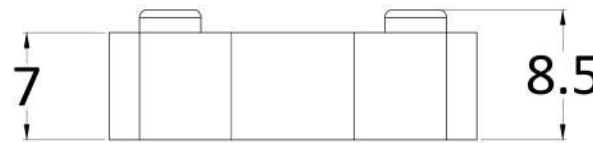

Height (mm):	1950
Width (mm):	800
Depth (mm):	14
Nett Weight (kg):	35.9

Packaging Dimensions

Height (mm):	65
Width (mm):	850
Length (mm):	2010
Gross Weight (kg):	35.9

Packaging Data

Box Colour:	Brown Cardboard Box - Printed
Box Qty:	1
Label Size:	100 x 50
Label Colour:	Not Applicable
Label Qty:	0

Outer Box Dimensions (If Applicable)

Height (mm):	
Width (mm):	
Depth (mm):	
Length (mm):	
Gross Weight (kg):	
Barcode:	5056462661247

Product Details

Country of Origin:	China
Fitting Instruction:	No
CE & UKCA:	Yes
Profile Material:	Aluminium
Profile Finish:	Polished Chrome
Adjustments (mm):	775mm-793mm
Entry Width (mm):	N/A
Swing In Dim (mm):	N/A
Swing Out Dim (mm):	N/A
Radius (mm):	Not Applicable
Glass Thickness (mm):	8
Easy Fit:	No
Easy Clean:	Yes
Handle Style:	Not Applicable
Handle Material:	Not Applicable
Enclosure Design:	Fluted
Wheel Type:	Not Applicable
Support Bar Included:	Support Bar Included
Extras:	None

Sales Code: WRSF017

Description: Wetroom Horseshoe Support Foot Brass

Product Dimensions

Height (mm):	10
Width (mm):	24
Depth (mm):	9
Nett Weight (kg):	0.16

Packaging Dimensions

Height (mm):	45
Width (mm):	30
Length (mm):	44
Gross Weight (kg):	0.16

Packaging Data

Box Colour:	White Cardboard Box
Box Qty:	1
Label Size:	100 x 50
Label Colour:	White Label
Label Qty:	1

Outer Box Dimensions (If Applicable)

Height (mm):	360
Width (mm):	270
Depth (mm):	
Length (mm):	
Gross Weight (kg):	
Barcode:	5056462620701