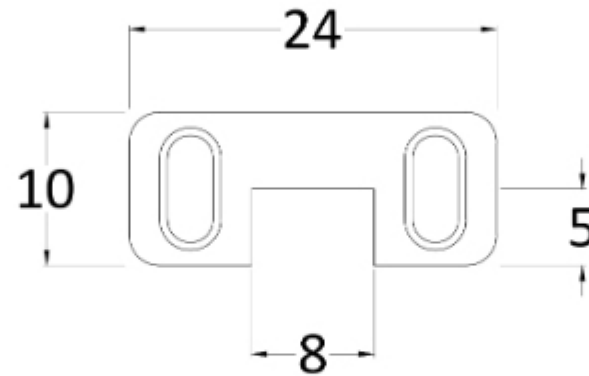

Height (mm):	1950
Width (mm):	800
Depth (mm):	14
Nett Weight (kg):	35.9

**Packaging Dimensions**

Height (mm):	65
Width (mm):	650
Length (mm):	2010
Gross Weight (kg):	35.9

**Packaging Data**

Box Colour:	Brown Cardboard Box - Printed
Box Qty:	1
Label Size:	100 x 50
Label Colour:	Not Applicable
Label Qty:	0

**Outer Box Dimensions (If Applicable)**

Height (mm):	
Width (mm):	
Depth (mm):	
Length (mm):	
Gross Weight (kg):	
Barcode:	5056462661247

**Product Details**

Country of Origin:	China
Fitting Instruction:	No
CE & UKCA:	Yes
Profile Material:	Aluminium
Profile Finish:	Chrome
Adjustments (mm):	775mm-793mm
Entry Width (mm):	N/A
Swing In Dim (mm):	N/A
Swing Out Dim (mm):	N/A
Radius (mm):	Not Applicable
Glass Thickness (mm):	8
Easy Fit:	No
Easy Clean:	Yes
Handle Style:	Not Applicable
Handle Material:	Not Applicable
Enclosure Design:	Fluted
Wheel Type:	Not Applicable
Support Bar Included:	Support Bar Included
Extras:	None

Sales Code: WRSF017

Description: Wetroom Horseshoe Support Foot Brass

**Product Dimensions**

Height (mm):	10
Width (mm):	24
Depth (mm):	9
Nett Weight (kg):	0.16

**Packaging Dimensions**

Height (mm):	45
Width (mm):	30
Length (mm):	44
Gross Weight (kg):	0.16

**Packaging Data**

Box Colour:	White Cardboard Box
Box Qty:	1
Label Size:	100 x 50
Label Colour:	White Label
Label Qty:	1

**Outer Box Dimensions (If Applicable)**

Height (mm):	360
Width (mm):	270
Depth (mm):	
Length (mm):	
Gross Weight (kg):	
Barcode:	5056462620701