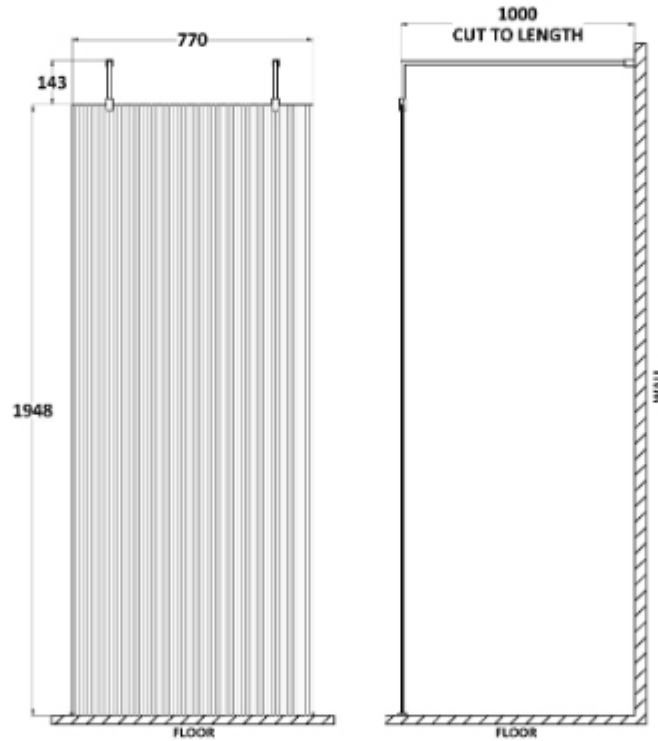

**Sales Code:** WRAF19580BB

**Description:** 800 Fluted Wetroom Screen Arms & Feet

**Packaging Details**

Barcode: 5056462682389

Sales Code: WRFL19580

Description: 800X1950 Fluted Wetroom Screen Inc' Bar

**Product Dimensions**

Height (mm):	1950
Width (mm):	800
Depth (mm):	14
Nett Weight (kg):	35.9

**Packaging Dimensions**

Height (mm):	65
Width (mm):	650
Length (mm):	2010
Gross Weight (kg):	35.9

**Packaging Data**

Box Colour:	Brown Cardboard Box - Printed
Box Qty:	1
Label Size:	100 x 50
Label Colour:	Not Applicable
Label Qty:	0

**Outer Box Dimensions (If Applicable)**

Height (mm):	
Width (mm):	
Depth (mm):	
Length (mm):	
Gross Weight (kg):	
Barcode:	5056462661247

**Product Details**

Country of Origin:	China
Fitting Instruction:	No
CE & UKCA:	Yes
Profile Material:	Aluminium
Profile Finish:	Chrome
Adjustments (mm):	775mm-793mm
Entry Width (mm):	N/A
Swing In Dim (mm):	N/A
Swing Out Dim (mm):	N/A
Radius (mm):	Not Applicable
Glass Thickness (mm):	8
Easy Fit:	No
Easy Clean:	Yes
Handle Style:	Not Applicable
Handle Material:	Not Applicable
Enclosure Design:	Fluted
Wheel Type:	Not Applicable
Support Bar Included:	Support Bar Included
Extras:	None

**Packaging Data**

Box Colour:	White Cardboard Box
Box Qty:	1
Label Size:	100 x 50
Label Colour:	White Label
Label Qty:	1

**Outer Box Dimensions (If Applicable)**

Height (mm):	360
Width (mm):	270
Depth (mm):	
Length (mm):	
Gross Weight (kg):	
Barcode:	5056462620701