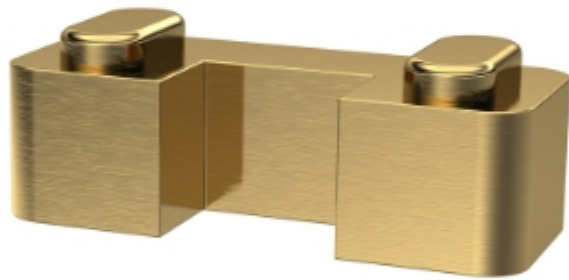

**Sales Code:** WRAF19580BB

**Description:** 800 Fluted Wetroom Screen Arms & Feet

**Packaging Details**

Barcode: 5056462682389

Sales Code: WRFL19580

Description: 800X1950 Fluted Wetroom Screen Inc' Bar

**Product Dimensions**

Height (mm):	1950
Width (mm):	800
Depth (mm):	14
Nett Weight (kg):	35.9

**Packaging Dimensions**

Height (mm):	65
Width (mm):	650
Length (mm):	2010
Gross Weight (kg):	35.9

**Packaging Data**

Box Colour:	Brown Cardboard Box - Printed
Box Qty:	1
Label Size:	100 x 50
Label Colour:	Not Applicable
Label Qty:	0

**Outer Box Dimensions (If Applicable)**

Height (mm):	
Width (mm):	
Depth (mm):	
Length (mm):	
Gross Weight (kg):	
Barcode:	5056462661247

**Product Details**

Country of Origin:	China
Fitting Instruction:	No
CE & UKCA:	Yes
Profile Material:	Aluminium
Profile Finish:	Chrome
Adjustments (mm):	775mm-793mm
Entry Width (mm):	N/A
Swing In Dim (mm):	N/A
Swing Out Dim (mm):	N/A
Radius (mm):	Not Applicable
Glass Thickness (mm):	8
Easy Fit:	No
Easy Clean:	Yes
Handle Style:	Not Applicable
Handle Material:	Not Applicable
Enclosure Design:	Fluted
Wheel Type:	Not Applicable
Support Bar Included:	Support Bar Included
Extras:	None

Sales Code: WRSF017

Description: Wetroom Horseshoe Support Foot Brass

**Product Dimensions**

Height (mm):	10
Width (mm):	24
Depth (mm):	9
Nett Weight (kg):	0.16

**Packaging Dimensions**

Height (mm):	45
Width (mm):	30
Length (mm):	44
Gross Weight (kg):	0.16