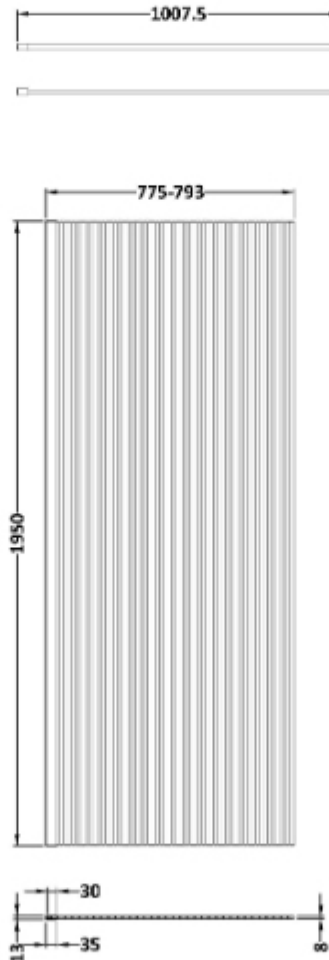

**Sales Code:** WRAF19580BB

**Description:** 800 Fluted Wetroom Screen Arms & Feet

**Packaging Details**

Barcode: 5056462682389

Sales Code: WRFL19580

Description: 800X1950 Fluted Wetroom Screen Inc' Bar

**Product Dimensions**

Height (mm):	1950
Width (mm):	800
Depth (mm):	14
Nett Weight (kg):	35.9

**Packaging Dimensions**

Height (mm):	65
Width (mm):	650
Length (mm):	2010
Gross Weight (kg):	35.9

**Packaging Data**

Box Colour:	Brown Cardboard Box - Printed
Box Qty:	1
Label Size:	100 x 50
Label Colour:	Not Applicable
Label Qty:	0

**Outer Box Dimensions (If Applicable)**

Height (mm):	
Width (mm):	
Depth (mm):	
Length (mm):	
Gross Weight (kg):	
Barcode:	5056462661247

**Product Details**

Country of Origin:	China
Fitting Instruction:	No
CE & UKCA:	Yes
Profile Material:	Aluminium
Profile Finish:	Chrome
Adjustments (mm):	775mm-793mm
Entry Width (mm):	N/A
Swing In Dim (mm):	N/A
Swing Out Dim (mm):	N/A
Radius (mm):	Not Applicable
Glass Thickness (mm):	8
Easy Fit:	No
Easy Clean:	Yes
Handle Style:	Not Applicable
Handle Material:	Not Applicable
Enclosure Design:	Fluted
Wheel Type:	Not Applicable
Support Bar Included:	Support Bar Included
Extras:	None

**Packaging Data**

Box Colour:	White Cardboard Box
Box Qty:	1
Label Size:	100 x 50
Label Colour:	White Label
Label Qty:	1

**Outer Box Dimensions (If Applicable)**

Height (mm):	360
Width (mm):	270
Depth (mm):	
Length (mm):	
Gross Weight (kg):	
Barcode:	5056462620701