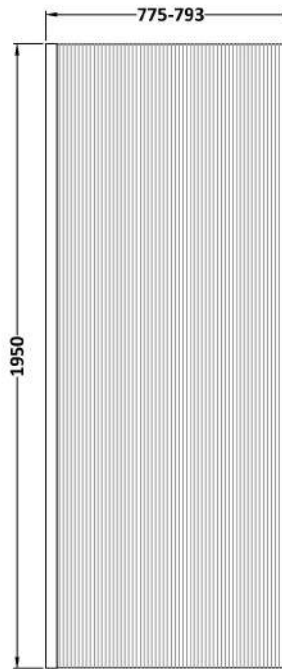

Sales Code: WRAF19580BP

Description: 800 Fluted Wetroom Screen With Arms And

Packaging Details

Barcode: 5056462682358

Sales Code: WRFL19580

Description: 800X1950 Fluted Wetroom Screen Inc' Bar

Product Dimensions

Height (mm):	1950
Width (mm):	800
Depth (mm):	14
Nett Weight (kg):	35.9

Packaging Dimensions

Height (mm):	65
Width (mm):	850
Length (mm):	2010
Gross Weight (kg):	35.9

Packaging Data

Box Colour:	Brown Cardboard Box - Printed
Box Qty:	1
Label Size:	100 x 50
Label Colour:	Not Applicable
Label Qty:	0

Outer Box Dimensions (If Applicable)

Height (mm):	
Width (mm):	
Depth (mm):	
Length (mm):	
Gross Weight (kg):	
Barcode:	5056462661247

Product Details

Country of Origin:	China
Fitting Instruction:	No
CE & UKCA:	Yes
Profile Material:	Aluminium
Profile Finish:	Polished Chrome
Adjustments (mm):	775mm-793mm
Entry Width (mm):	N/A
Swing In Dim (mm):	N/A
Swing Out Dim (mm):	N/A
Radius (mm):	Not Applicable
Glass Thickness (mm):	8
Easy Fit:	No
Easy Clean:	Yes
Handle Style:	Not Applicable
Handle Material:	Not Applicable
Enclosure Design:	Fluted
Wheel Type:	Not Applicable
Support Bar Included:	Support Bar Included
Extras:	None

Sales Code: FIX024

Description: Wetroom Screen Support Arm Black

Product Dimensions

Height (mm):	15
Width (mm):	150
Depth (mm):	1000
Nett Weight (kg):	0.67

Packaging Dimensions

Height (mm):	35
Width (mm):	160
Length (mm):	1020
Gross Weight (kg):	0.7