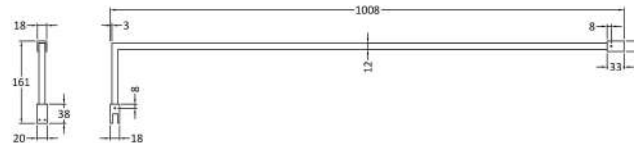

Outer Box Dimensions (If Applicable)

Height (mm):	
Width (mm):	
Depth (mm):	
Length (mm):	
Gross Weight (kg):	
Barcode:	5056462661247

Product Details

Country of Origin:	China
Fitting Instruction:	No
CE & UKCA:	Yes
Profile Material:	Aluminium
Profile Finish:	Polished Chrome
Adjustments (mm):	775mm-793mm
Entry Width (mm):	N/A
Swing In Dim (mm):	N/A
Swing Out Dim (mm):	N/A
Radius (mm):	Not Applicable
Glass Thickness (mm):	8
Easy Fit:	No
Easy Clean:	Yes
Handle Style:	Not Applicable
Handle Material:	Not Applicable
Enclosure Design:	Fluted
Wheel Type:	Not Applicable
Support Bar Included:	Support Bar Included
Extras:	None

Sales Code: WRSF007

Description: Wetroom Horseshoe Support Foot Black

Product Dimensions	
Height (mm):	9
Width (mm):	24
Depth (mm):	10
Nett Weight (kg):	0.16
Packaging Dimensions	
Height (mm):	45
Width (mm):	30
Length (mm):	44
Gross Weight (kg):	0.16
Packaging Data	
Box Colour:	White Cardboard Box
Box Qty:	1
Label Size:	100 x 50
Label Colour:	White Label
Label Qty:	1
Outer Box Dimensions (If Applicable)	
Height (mm):	360
Width (mm):	270
Depth (mm):	
Length (mm):	
Gross Weight (kg):	
Barcode:	5056211850625
Product Details	
Country of Origin:	China
Fitting Instruction:	No
CE & UKCA:	N/A
Profile Material:	Brass
Profile Finish:	Matt Black
Adjustments (mm):	N/A
Entry Width (mm):	N/A
Swing In Dim (mm):	N/A
Swing Out Dim (mm):	N/A
Radius (mm):	Not Applicable
Glass Thickness (mm):	
Easy Fit:	Not Applicable
Easy Clean:	Not Applicable
Handle Style:	Not Applicable
Handle Material:	Not Applicable
Enclosure Design:	Not Applicable
Wheel Type:	Not Applicable
Support Bar Included:	Support Bar Not Included
Extras:	None

Sales Code: FIX024

Description: Wetroom Screen Support Arm Black

Product Dimensions

Height (mm):	15
Width (mm):	150
Depth (mm):	1000
Nett Weight (kg):	0.67

Packaging Dimensions

Height (mm):	35
Width (mm):	160
Length (mm):	1020
Gross Weight (kg):	0.7