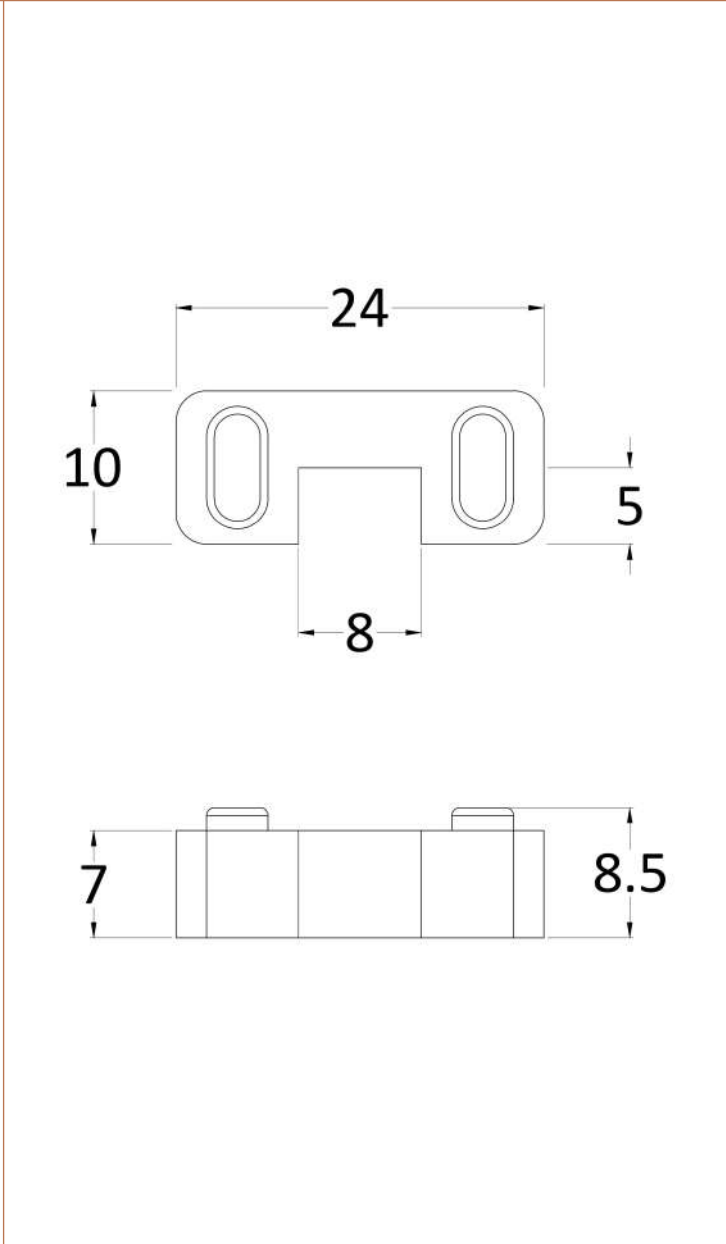

Sales Code: WRSF007

Description: Wetroom Horseshoe Support Foot Black

Product Dimensions	
Height (mm):	9
Width (mm):	24
Depth (mm):	10
Nett Weight (kg):	0.16
Packaging Dimensions	
Height (mm):	45
Width (mm):	30
Length (mm):	44
Gross Weight (kg):	0.16
Packaging Data	
Box Colour:	White Cardboard Box
Box Qty:	1
Label Size:	100 x 50
Label Colour:	White Label
Label Qty:	1
Outer Box Dimensions (If Applicable)	
Height (mm):	360
Width (mm):	270
Depth (mm):	
Length (mm):	
Gross Weight (kg):	
Barcode:	5056211850625
Product Details	
Country of Origin:	China
Fitting Instruction:	No
CE & UKCA:	N/A
Profile Material:	Brass
Profile Finish:	Matt Black
Adjustments (mm):	N/A
Entry Width (mm):	N/A
Swing In Dim (mm):	N/A
Swing Out Dim (mm):	N/A
Radius (mm):	Not Applicable
Glass Thickness (mm):	
Easy Fit:	Not Applicable
Easy Clean:	Not Applicable
Handle Style:	Not Applicable
Handle Material:	Not Applicable
Enclosure Design:	Not Applicable
Wheel Type:	Not Applicable
Support Bar Included:	Support Bar Not Included
Extras:	None