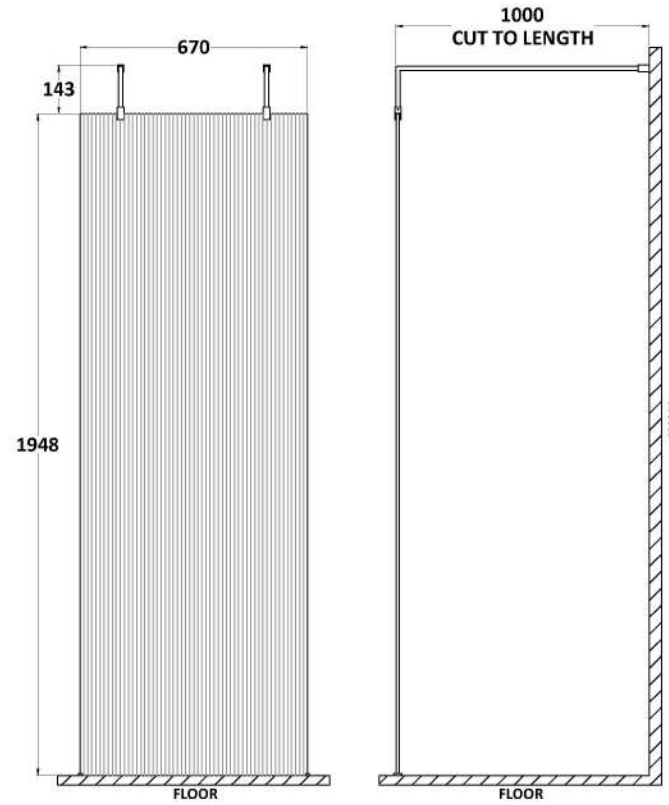

Sales Code: WRAF19580BP

Description: 800 Fluted Wetroom Screen With Arms And

Packaging Details

Barcode: 5056462682358

Sales Code: WRFL19580

Description: 800X1950 Fluted Wetroom Screen Inc' Bar

Product Dimensions

Height (mm):	1950
Width (mm):	800
Depth (mm):	14
Nett Weight (kg):	35.9

Packaging Dimensions

Height (mm):	65
Width (mm):	850
Length (mm):	2010
Gross Weight (kg):	35.9

Packaging Data

Box Colour:	Brown Cardboard Box - Printed
Box Qty:	1
Label Size:	100 x 50
Label Colour:	Not Applicable
Label Qty:	0

Outer Box Dimensions (If Applicable)

Height (mm):	
Width (mm):	
Depth (mm):	
Length (mm):	
Gross Weight (kg):	
Barcode:	5056462661247

Product Details

Country of Origin:	China
Fitting Instruction:	No
CE & UKCA:	Yes
Profile Material:	Aluminium
Profile Finish:	Polished Chrome
Adjustments (mm):	775mm-793mm
Entry Width (mm):	N/A
Swing In Dim (mm):	N/A
Swing Out Dim (mm):	N/A
Radius (mm):	Not Applicable
Glass Thickness (mm):	8
Easy Fit:	No
Easy Clean:	Yes
Handle Style:	Not Applicable
Handle Material:	Not Applicable
Enclosure Design:	Fluted
Wheel Type:	Not Applicable
Support Bar Included:	Support Bar Included
Extras:	None

Packaging Data

Box Colour:	Brown Cardboard Box
Box Qty:	1
Label Size:	100 x 50
Label Colour:	White Label
Label Qty:	1

Outer Box Dimensions (If Applicable)

Height (mm):	
Width (mm):	
Depth (mm):	
Length (mm):	
Gross Weight (kg):	
Barcode:	5056211847342