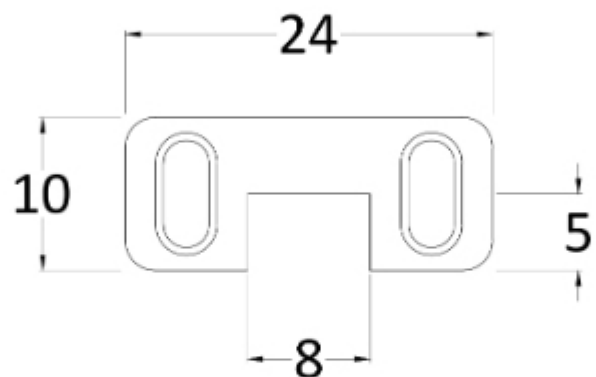

Height (mm):	1950
Width (mm):	800
Depth (mm):	14
Nett Weight (kg):	35.9

Packaging Dimensions

Height (mm):	65
Width (mm):	650
Length (mm):	2010
Gross Weight (kg):	35.9

Packaging Data

Box Colour:	Brown Cardboard Box - Printed
Box Qty:	1
Label Size:	100 x 50
Label Colour:	Not Applicable
Label Qty:	0

Outer Box Dimensions (If Applicable)

Height (mm):	
Width (mm):	
Depth (mm):	
Length (mm):	
Gross Weight (kg):	
Barcode:	5056462661247

Product Details

Country of Origin:	China
Fitting Instruction:	No
CE & UKCA:	Yes
Profile Material:	Aluminium
Profile Finish:	Chrome
Adjustments (mm):	775mm-793mm
Entry Width (mm):	N/A
Swing In Dim (mm):	N/A
Swing Out Dim (mm):	N/A
Radius (mm):	Not Applicable
Glass Thickness (mm):	8
Easy Fit:	No
Easy Clean:	Yes
Handle Style:	Not Applicable
Handle Material:	Not Applicable
Enclosure Design:	Fluted
Wheel Type:	Not Applicable
Support Bar Included:	Support Bar Included
Extras:	None

Sales Code: WRSF007

Description: Wetroom Horseshoe Support Foot Black

Product Dimensions

Height (mm):	9
Width (mm):	24
Depth (mm):	10
Nett Weight (kg):	0.16

Packaging Dimensions

Height (mm):	45
Width (mm):	30
Length (mm):	44
Gross Weight (kg):	0.16

Packaging Data

Box Colour:	White Cardboard Box
Box Qty:	1
Label Size:	100 x 50
Label Colour:	White Label
Label Qty:	1

Outer Box Dimensions (If Applicable)

Height (mm):	360
Width (mm):	270
Depth (mm):	
Length (mm):	
Gross Weight (kg):	
Barcode:	5056211850625