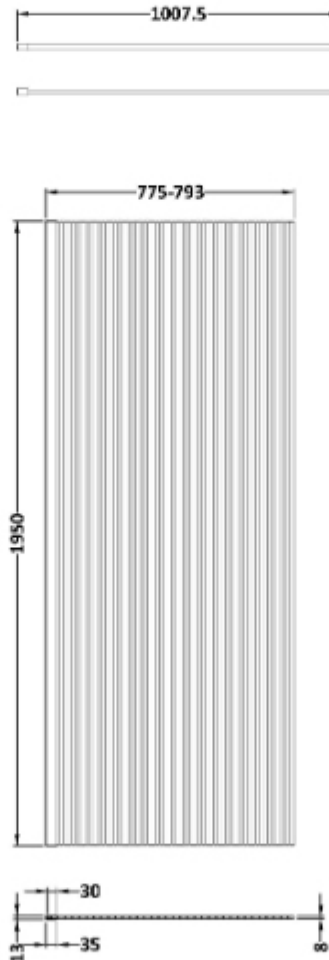

Sales Code: WRAF19580BP

Description: 800 Fluted Wetroom Screen Arms & Feet

Packaging Details

Barcode: 5056462682358

Sales Code: WRFL19580

Description: 800X1950 Fluted Wetroom Screen Inc' Bar

Product Dimensions

Height (mm):	1950
Width (mm):	800
Depth (mm):	14
Nett Weight (kg):	35.9

Packaging Dimensions

Height (mm):	65
Width (mm):	650
Length (mm):	2010
Gross Weight (kg):	35.9

Packaging Data

Box Colour:	Brown Cardboard Box - Printed
Box Qty:	1
Label Size:	100 x 50
Label Colour:	Not Applicable
Label Qty:	0

Outer Box Dimensions (If Applicable)

Height (mm):	
Width (mm):	
Depth (mm):	
Length (mm):	
Gross Weight (kg):	
Barcode:	5056462661247

Product Details

Country of Origin:	China
Fitting Instruction:	No
CE & UKCA:	Yes
Profile Material:	Aluminium
Profile Finish:	Chrome
Adjustments (mm):	775mm-793mm
Entry Width (mm):	N/A
Swing In Dim (mm):	N/A
Swing Out Dim (mm):	N/A
Radius (mm):	Not Applicable
Glass Thickness (mm):	8
Easy Fit:	No
Easy Clean:	Yes
Handle Style:	Not Applicable
Handle Material:	Not Applicable
Enclosure Design:	Fluted
Wheel Type:	Not Applicable
Support Bar Included:	Support Bar Included
Extras:	None

Packaging Data

Box Colour:	White Cardboard Box
Box Qty:	1
Label Size:	100 x 50
Label Colour:	White Label
Label Qty:	1

Outer Box Dimensions (If Applicable)

Height (mm):	360
Width (mm):	270
Depth (mm):	
Length (mm):	
Gross Weight (kg):	
Barcode:	5056211850625