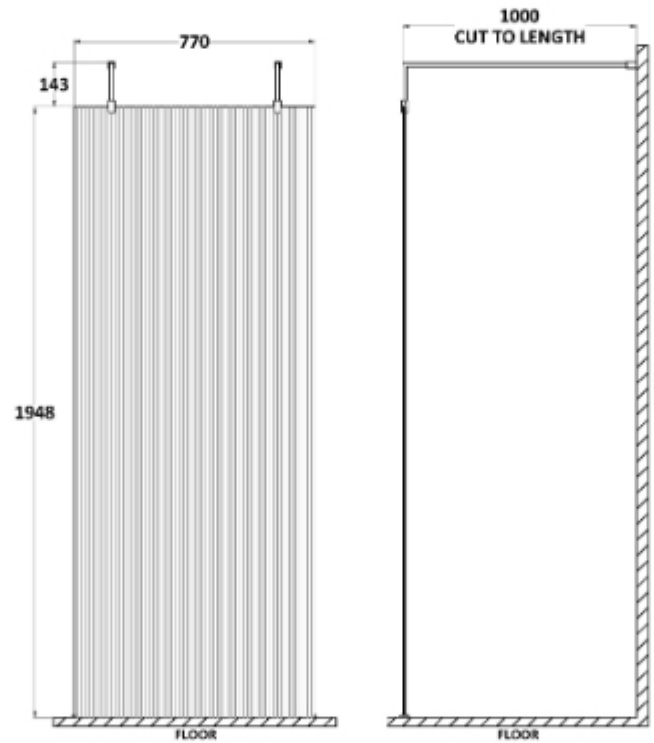

Sales Code: WRAF19580BP

Description: 800 Fluted Wetroom Screen Arms & Feet

Packaging Details

Barcode: 5056462682358

Sales Code: WRFL19580

Description: 800X1950 Fluted Wetroom Screen Inc' Bar

Product Dimensions

Height (mm):	1950
Width (mm):	800
Depth (mm):	14
Nett Weight (kg):	35.9

Packaging Dimensions

Height (mm):	65
Width (mm):	650
Length (mm):	2010
Gross Weight (kg):	35.9

Packaging Data

Box Colour:	Brown Cardboard Box - Printed
Box Qty:	1
Label Size:	100 x 50
Label Colour:	Not Applicable
Label Qty:	0

Outer Box Dimensions (If Applicable)

Height (mm):	
Width (mm):	
Depth (mm):	
Length (mm):	
Gross Weight (kg):	
Barcode:	5056462661247

Product Details

Country of Origin:	China
Fitting Instruction:	No
CE & UKCA:	Yes
Profile Material:	Aluminium
Profile Finish:	Chrome
Adjustments (mm):	775mm-793mm
Entry Width (mm):	N/A
Swing In Dim (mm):	N/A
Swing Out Dim (mm):	N/A
Radius (mm):	Not Applicable
Glass Thickness (mm):	8
Easy Fit:	No
Easy Clean:	Yes
Handle Style:	Not Applicable
Handle Material:	Not Applicable
Enclosure Design:	Fluted
Wheel Type:	Not Applicable
Support Bar Included:	Support Bar Included
Extras:	None

Packaging Data

Box Colour:	White Cardboard Box
Box Qty:	1
Label Size:	100 x 50
Label Colour:	White Label
Label Qty:	1

Outer Box Dimensions (If Applicable)

Height (mm):	360
Width (mm):	270
Depth (mm):	
Length (mm):	
Gross Weight (kg):	
Barcode:	5056211850625