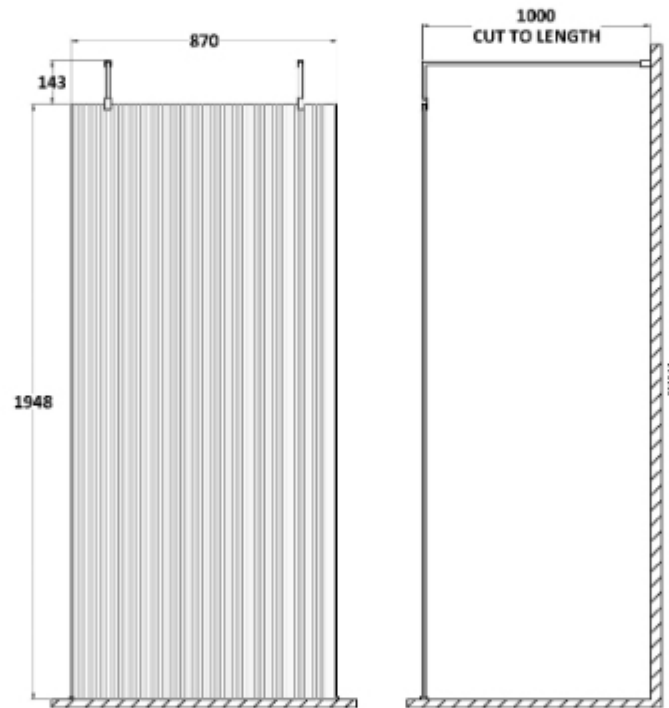

Sales Code: WRAF19590BP

Description: 900 Fluted Wetroom Screen Arms & Feet

Packaging Details

Barcode: 5056462682365

Sales Code: WRFL19590

Description: 900X1950 Fluted Wetroom Screen Inc' Bar

Product Dimensions

Height (mm):	1950
Width (mm):	900
Depth (mm):	14
Nett Weight (kg):	40.3

Packaging Dimensions

Height (mm):	65
Width (mm):	950
Length (mm):	2010
Gross Weight (kg):	40.3

Packaging Data

Box Colour:	Brown Cardboard Box - Printed
Box Qty:	1
Label Size:	100 x 50
Label Colour:	Not Applicable
Label Qty:	0

Outer Box Dimensions (If Applicable)

Height (mm):	
Width (mm):	
Depth (mm):	
Length (mm):	
Gross Weight (kg):	
Barcode:	5056462661254

Product Details

Country of Origin:	China
Fitting Instruction:	No
CE & UKCA:	Yes
Profile Material:	Aluminium
Profile Finish:	Chrome
Adjustments (mm):	875mm-893mm
Entry Width (mm):	N/A
Swing In Dim (mm):	N/A
Swing Out Dim (mm):	N/A
Radius (mm):	Not Applicable
Glass Thickness (mm):	8
Easy Fit:	No
Easy Clean:	Yes
Handle Style:	Not Applicable
Handle Material:	Not Applicable
Enclosure Design:	Fluted
Wheel Type:	Not Applicable
Support Bar Included:	Support Bar Included
Extras:	None

Packaging Data

Box Colour:	White Cardboard Box
Box Qty:	1
Label Size:	100 x 50
Label Colour:	White Label
Label Qty:	1

Outer Box Dimensions (If Applicable)

Height (mm):	360
Width (mm):	270
Depth (mm):	
Length (mm):	
Gross Weight (kg):	
Barcode:	5056211850625