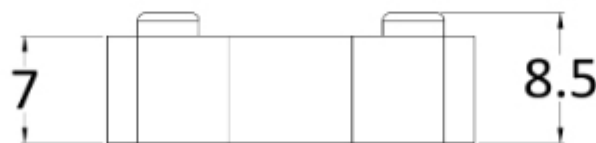

Sales Code: WRSF007

Description: Wetroom Horseshoe Support Foot Black

Product Dimensions

Height (mm):	9
Width (mm):	24
Depth (mm):	10
Nett Weight (kg):	0.16

Packaging Dimensions

Height (mm):	45
Width (mm):	30
Length (mm):	44
Gross Weight (kg):	0.16

Packaging Data

Box Colour:	White Cardboard Box
Box Qty:	1
Label Size:	100 x 50
Label Colour:	White Label
Label Qty:	1

Outer Box Dimensions (If Applicable)

Height (mm):	360
Width (mm):	270
Depth (mm):	
Length (mm):	
Gross Weight (kg):	
Barcode:	5056211850625

Product Details

Country of Origin:	China
Fitting Instruction:	No
CE & UKCA:	N/A
Profile Material:	Brass
Profile Finish:	Matt Black
Adjustments (mm):	N/A
Entry Width (mm):	N/A
Swing In Dim (mm):	N/A
Swing Out Dim (mm):	N/A
Radius (mm):	Not Applicable
Glass Thickness (mm):	
Easy Fit:	Not Applicable
Easy Clean:	Not Applicable
Handle Style:	Not Applicable
Handle Material:	Not Applicable
Enclosure Design:	Not Applicable
Wheel Type:	Not Applicable
Support Bar Included:	Support Bar Not Included
Extras:	None