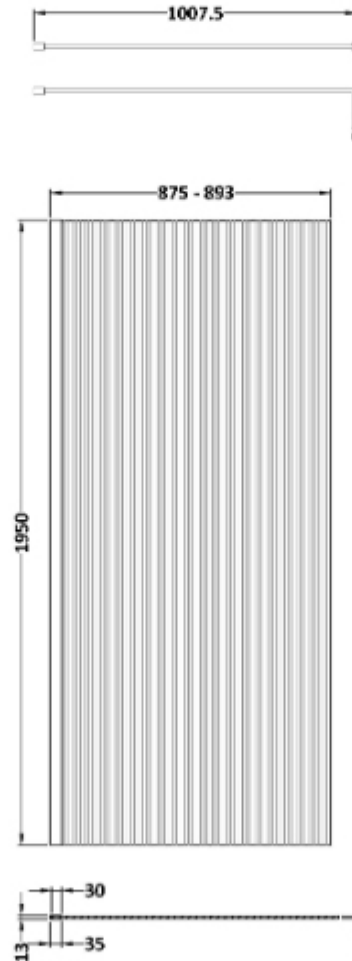

Sales Code: WRAF19590BP

Description: 900 Fluted Wetroom Screen Arms & Feet

Packaging Details

Barcode: 5056462682365

Sales Code: WRFL19590

Description: 900X1950 Fluted Wetroom Screen Inc' Bar

Product Dimensions

Height (mm):	1950
Width (mm):	900
Depth (mm):	14
Nett Weight (kg):	40.3

Packaging Dimensions

Height (mm):	65
Width (mm):	950
Length (mm):	2010
Gross Weight (kg):	40.3

Packaging Data

Box Colour:	Brown Cardboard Box - Printed
Box Qty:	1
Label Size:	100 x 50
Label Colour:	Not Applicable
Label Qty:	0

Outer Box Dimensions (If Applicable)

Height (mm):	
Width (mm):	
Depth (mm):	
Length (mm):	
Gross Weight (kg):	
Barcode:	5056462661254

Product Details

Country of Origin:	China
Fitting Instruction:	No
CE & UKCA:	Yes
Profile Material:	Aluminium
Profile Finish:	Chrome
Adjustments (mm):	875mm-893mm
Entry Width (mm):	N/A
Swing In Dim (mm):	N/A
Swing Out Dim (mm):	N/A
Radius (mm):	Not Applicable
Glass Thickness (mm):	8
Easy Fit:	No
Easy Clean:	Yes
Handle Style:	Not Applicable
Handle Material:	Not Applicable
Enclosure Design:	Fluted
Wheel Type:	Not Applicable
Support Bar Included:	Support Bar Included
Extras:	None

Packaging Data

Box Colour:	White Cardboard Box
Box Qty:	1
Label Size:	100 x 50
Label Colour:	White Label
Label Qty:	1

Outer Box Dimensions (If Applicable)

Height (mm):	360
Width (mm):	270
Depth (mm):	
Length (mm):	
Gross Weight (kg):	
Barcode:	5056211850625