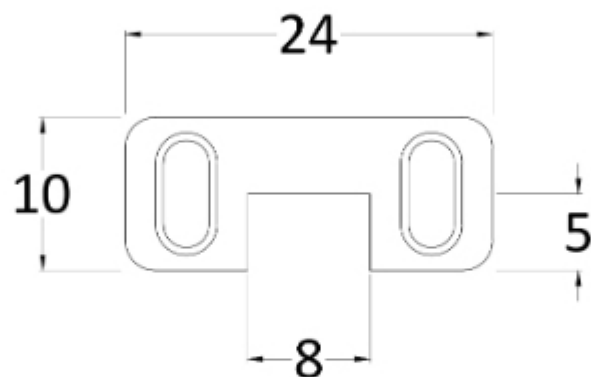

Height (mm):	1950
Width (mm):	900
Depth (mm):	14
Nett Weight (kg):	40.3

Packaging Dimensions

Height (mm):	65
Width (mm):	950
Length (mm):	2010
Gross Weight (kg):	40.3

Packaging Data

Box Colour:	Brown Cardboard Box - Printed
Box Qty:	1
Label Size:	100 x 50
Label Colour:	Not Applicable
Label Qty:	0

Outer Box Dimensions (If Applicable)

Height (mm):	
Width (mm):	
Depth (mm):	
Length (mm):	
Gross Weight (kg):	
Barcode:	5056462661254

Product Details

Country of Origin:	China
Fitting Instruction:	No
CE & UKCA:	Yes
Profile Material:	Aluminium
Profile Finish:	Chrome
Adjustments (mm):	875mm-893mm
Entry Width (mm):	N/A
Swing In Dim (mm):	N/A
Swing Out Dim (mm):	N/A
Radius (mm):	Not Applicable
Glass Thickness (mm):	8
Easy Fit:	No
Easy Clean:	Yes
Handle Style:	Not Applicable
Handle Material:	Not Applicable
Enclosure Design:	Fluted
Wheel Type:	Not Applicable
Support Bar Included:	Support Bar Included
Extras:	None

Sales Code: WRSF007

Description: Wetroom Horseshoe Support Foot Black

Product Dimensions

Height (mm):	9
Width (mm):	24
Depth (mm):	10
Nett Weight (kg):	0.16

Packaging Dimensions

Height (mm):	45
Width (mm):	30
Length (mm):	44
Gross Weight (kg):	0.16

Packaging Data

Box Colour:	White Cardboard Box
Box Qty:	1
Label Size:	100 x 50
Label Colour:	White Label
Label Qty:	1

Outer Box Dimensions (If Applicable)

Height (mm):	360
Width (mm):	270
Depth (mm):	
Length (mm):	
Gross Weight (kg):	
Barcode:	5056211850625