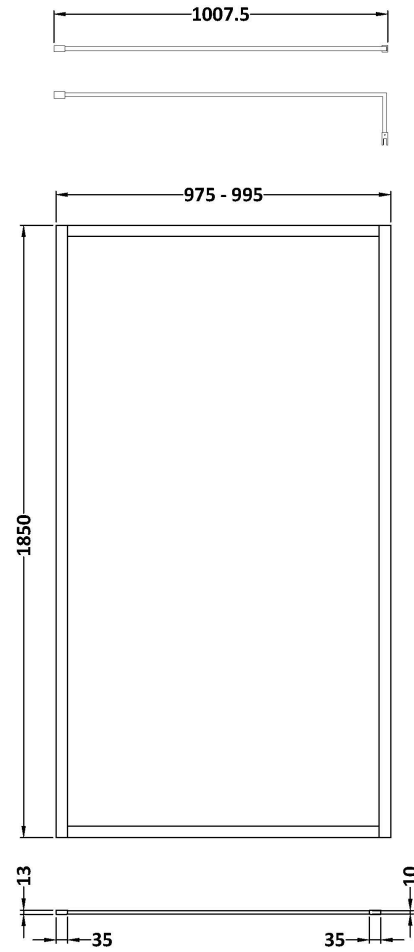

Sales Code: WRFBB1810

Description: Full Frame Wetroom Screen 1850X1000x8mm

Packaging Details

Barcode: 5056462688640

Sales Code: WRSC10

Description: Wetroom Screen 1000 X 1850 X 8mm

Product Dimensions

Height (mm):	1850
Width (mm):	1000
Depth (mm):	14
Nett Weight (kg):	42.5

Packaging Dimensions

Height (mm):	65
Width (mm):	1045
Length (mm):	1920
Gross Weight (kg):	42.5

Packaging Data

Box Colour:	Brown Cardboard Box - Printed
Box Qty:	1
Label Size:	100 x 50
Label Colour:	Not Applicable
Label Qty:	0

Outer Box Dimensions (If Applicable)

Height (mm):	
Width (mm):	
Depth (mm):	
Length (mm):	
Gross Weight (kg):	
Barcode:	5055275819043

Product Details

Country of Origin:	China
Fitting Instruction:	No
CE Approval:	Yes
Profile Material:	Aluminium
Profile Finish:	Polished Chrome
Adjustments (mm):	975mm - 993mm
Entry Width (mm):	N/A
Swing In Dim (mm):	N/A
Swing Out Dim (mm):	N/A
Radius (mm):	Not Applicable
Glass Thickness (mm):	8
Easy Fit:	No
Easy Clean:	No
Handle Style:	Not Applicable
Handle Material:	Not Applicable
Enclosure Design:	Frameless
Wheel Type:	Not Applicable
Support Bar Included:	Support Bar Included
Extras:	None

Sales Code: FIX025

Description: Wetroom Screen Support Arm

Product Dimensions

Height (mm):	15
Width (mm):	150
Depth (mm):	1000
Nett Weight (kg):	0.67

Packaging Dimensions

Height (mm):	35
Width (mm):	160
Length (mm):	1020
Gross Weight (kg):	0.7