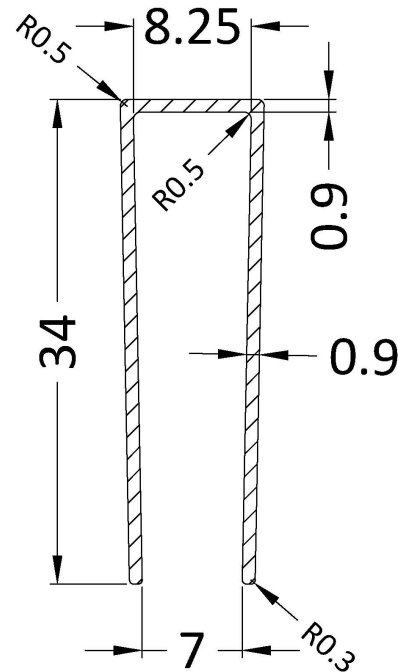

Outer Box Dimensions (If Applicable)

Height (mm):	
Width (mm):	
Depth (mm):	
Length (mm):	
Gross Weight (kg):	
Barcode:	5055275819043

Product Details

Country of Origin:	China
Fitting Instruction:	No
CE Approval:	Yes
Profile Material:	Aluminium
Profile Finish:	Polished Chrome
Adjustments (mm):	975mm - 993mm
Entry Width (mm):	N/A
Swing In Dim (mm):	N/A
Swing Out Dim (mm):	N/A
Radius (mm):	Not Applicable
Glass Thickness (mm):	8
Easy Fit:	No
Easy Clean:	No
Handle Style:	Not Applicable
Handle Material:	Not Applicable
Enclosure Design:	Frameless
Wheel Type:	Not Applicable
Support Bar Included:	Support Bar Included
Extras:	None

Sales Code: WRSF013

Description: Wetroom Wall Channel 1850mm Brass

Product Dimensions

Height (mm):	1850
Width (mm):	
Depth (mm):	
Nett Weight (kg):	0.6

Packaging Dimensions

Height (mm):	60
Width (mm):	185
Length (mm):	1860
Gross Weight (kg):	0.6

Product Details

Country of Origin:	China
Fitting Instruction:	No
CE Approval:	N/A
Profile Material:	Aluminium
Profile Finish:	Brushed Brass
Adjustments (mm):	18mm
Entry Width (mm):	N/A
Swing In Dim (mm):	N/A
Swing Out Dim (mm):	N/A
Radius (mm):	Not Applicable
Glass Thickness (mm):	
Easy Fit:	Not Applicable
Easy Clean:	Not Applicable
Handle Style:	Not Applicable
Handle Material:	Not Applicable
Enclosure Design:	Not Applicable
Wheel Type:	Not Applicable
Support Bar Included:	Support Bar Not Included
Extras:	None

Sales Code: WRSF015UF

Description: 1950mm Undrilled Flat Profile

OVERALL LENGTH 1950mm

Product Dimensions

Height (mm):	1950
Width (mm):	34
Depth (mm):	13
Nett Weight (kg):	1.01

Packaging Dimensions

Height (mm):	45
Width (mm):	185
Length (mm):	1970
Gross Weight (kg):	1.42