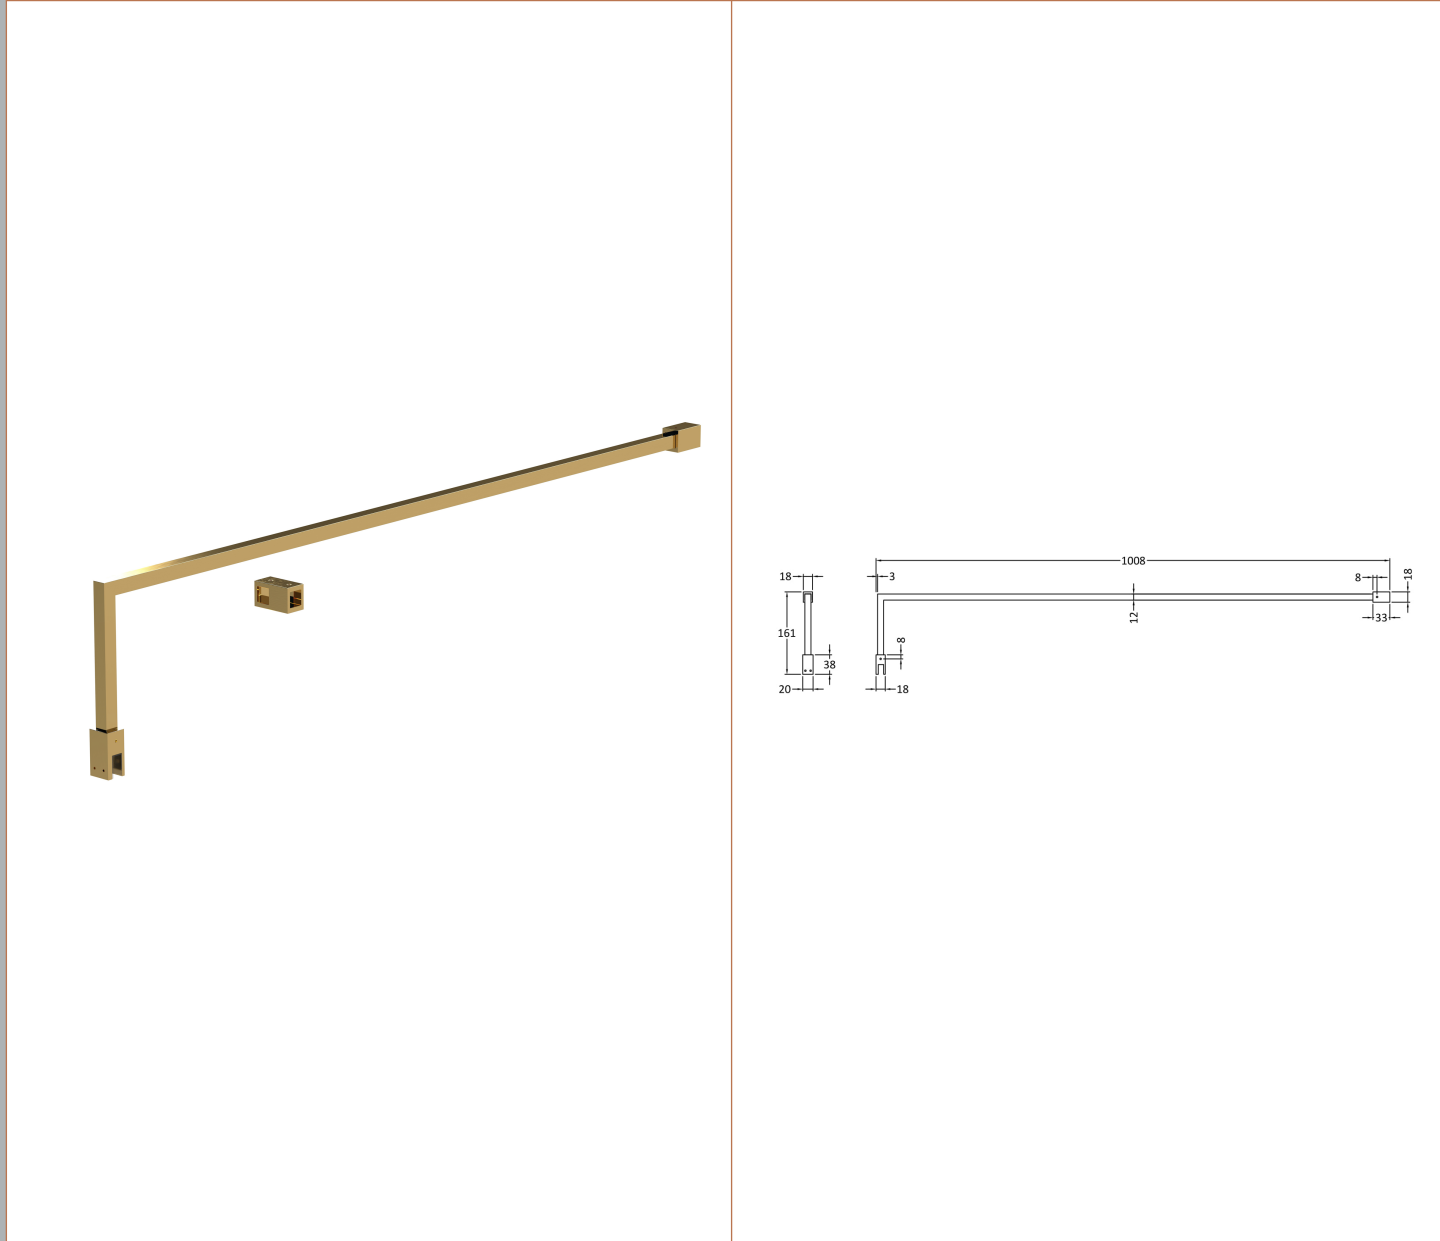

Sales Code: WRFBB1810

Description: Full Frame Wetroom Screen 1850X1000x8mm

Packaging Details

Barcode: 5056462688640

Sales Code: WRSC10

Description: Wetroom Screen 1000 X 1850 X 8mm

Product Dimensions

Height (mm):	1850
Width (mm):	1000
Depth (mm):	14
Nett Weight (kg):	42.5

Packaging Dimensions

Height (mm):	65
Width (mm):	1045
Length (mm):	1920
Gross Weight (kg):	42.5

Packaging Data

Box Colour:	Brown Cardboard Box - Printed
Box Qty:	1
Label Size:	100 x 50
Label Colour:	Not Applicable
Label Qty:	0

Outer Box Dimensions (If Applicable)

Height (mm):	
Width (mm):	
Depth (mm):	
Length (mm):	
Gross Weight (kg):	
Barcode:	5055275819043

Product Details

Country of Origin:	China
Fitting Instruction:	No
CE Approval:	Yes
Profile Material:	Aluminium
Profile Finish:	Polished Chrome
Adjustments (mm):	975mm - 993mm
Entry Width (mm):	N/A
Swing In Dim (mm):	N/A
Swing Out Dim (mm):	N/A
Radius (mm):	Not Applicable
Glass Thickness (mm):	8
Easy Fit:	No
Easy Clean:	No
Handle Style:	Not Applicable
Handle Material:	Not Applicable
Enclosure Design:	Frameless
Wheel Type:	Not Applicable
Support Bar Included:	Support Bar Included
Extras:	None

Sales Code: FIX025

Description: Wetroom Screen Support Arm

Product Dimensions

Height (mm):	15
Width (mm):	150
Depth (mm):	1000
Nett Weight (kg):	0.67

Packaging Dimensions

Height (mm):	35
Width (mm):	160
Length (mm):	1020
Gross Weight (kg):	0.7