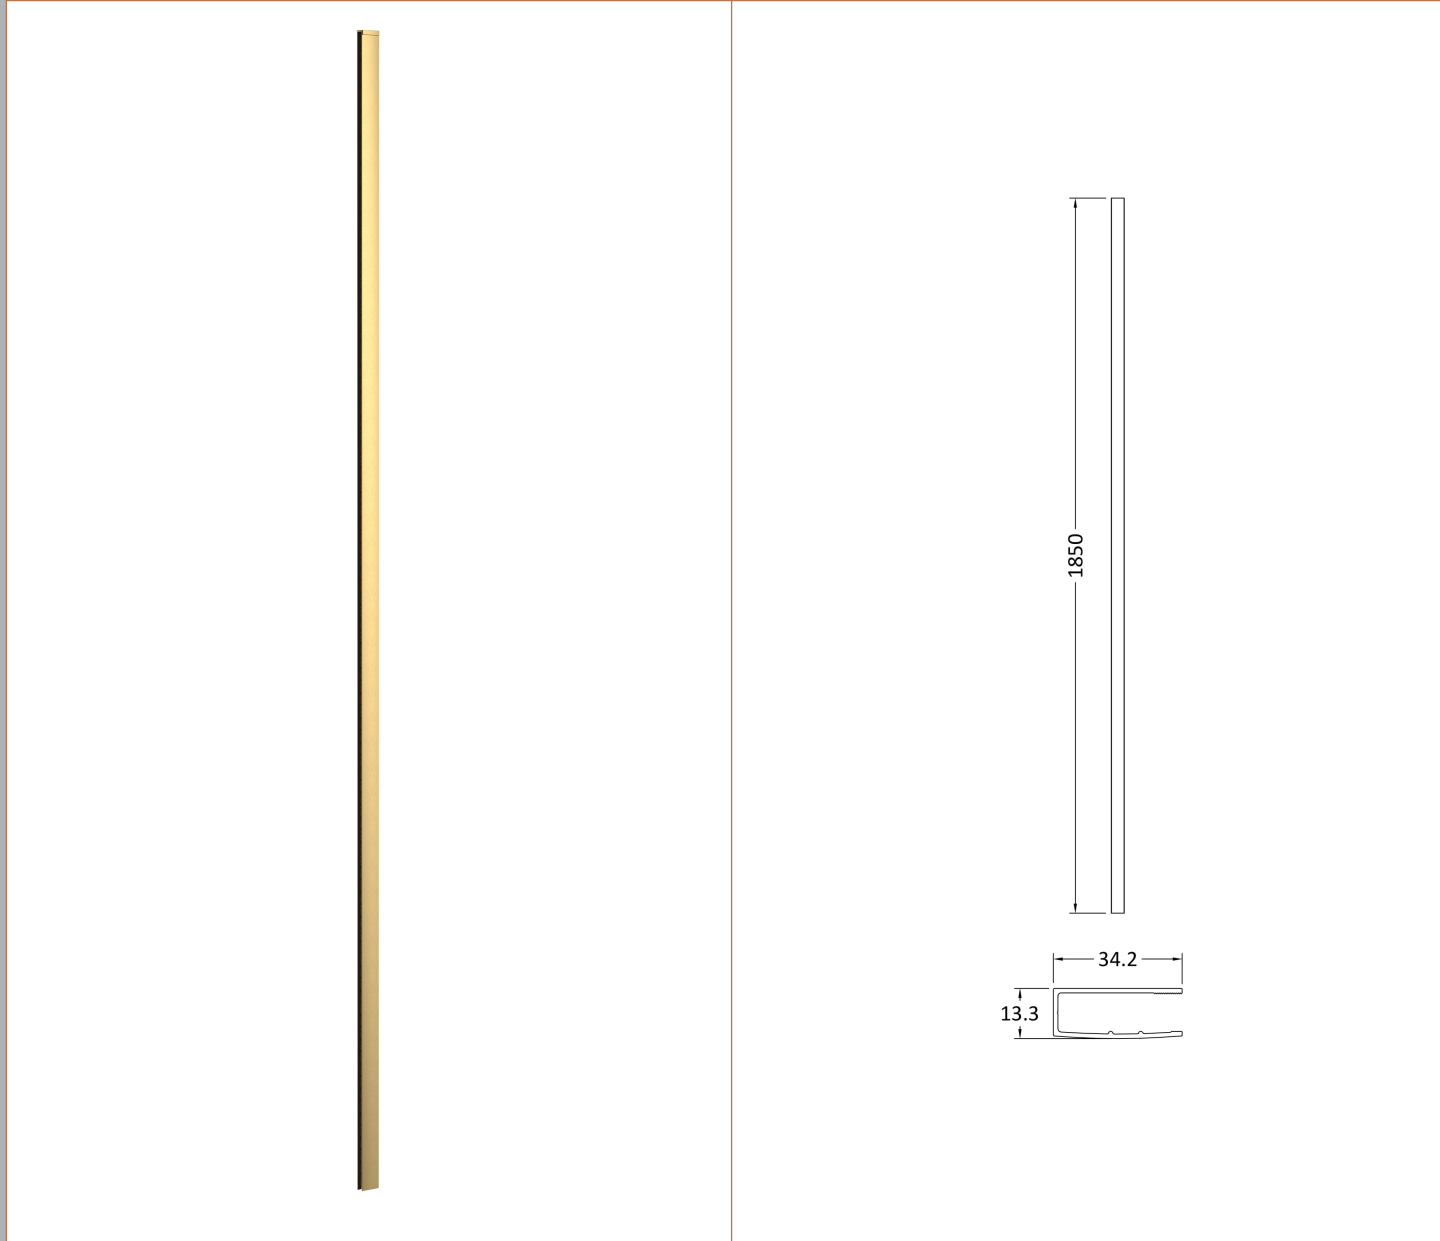

Sales Code: WRFBB1810

Description: Full Frame Wetroom Screen 1850X1000x8mm

Packaging Details

Barcode: 5056462688640

Sales Code: WRSC10

Description: Wetroom Screen 1000 X 1850 X 8mm

Product Dimensions

Height (mm):	1850
Width (mm):	1000
Depth (mm):	14
Nett Weight (kg):	42.5

Outer Box Dimensions (If Applicable)

Height (mm):	
Width (mm):	
Depth (mm):	
Length (mm):	
Gross Weight (kg):	
Barcode:	5055275819043

Product Details

Country of Origin:	China
Fitting Instruction:	No
CE Approval:	Yes
Profile Material:	Aluminium
Profile Finish:	Polished Chrome
Adjustments (mm):	975mm - 993mm
Entry Width (mm):	N/A
Swing In Dim (mm):	N/A
Swing Out Dim (mm):	N/A
Radius (mm):	Not Applicable
Glass Thickness (mm):	8
Easy Fit:	No
Easy Clean:	No
Handle Style:	Not Applicable
Handle Material:	Not Applicable
Enclosure Design:	Frameless
Wheel Type:	Not Applicable
Support Bar Included:	Support Bar Included
Extras:	None

Sales Code: FIX025

Description: Wetroom Screen Support Arm

Product Dimensions

Height (mm):	15
Width (mm):	150
Depth (mm):	1000
Nett Weight (kg):	0.67

Packaging Dimensions

Height (mm):	35
Width (mm):	160
Length (mm):	1020
Gross Weight (kg):	0.7

Sales Code: WRSF013

Description: Wetroom Wall Channel 1850mm Brass

Product Dimensions

Height (mm):	1850
Width (mm):	
Depth (mm):	
Nett Weight (kg):	0.6

Packaging Dimensions

Height (mm):	60
Width (mm):	185
Length (mm):	1860
Gross Weight (kg):	0.6