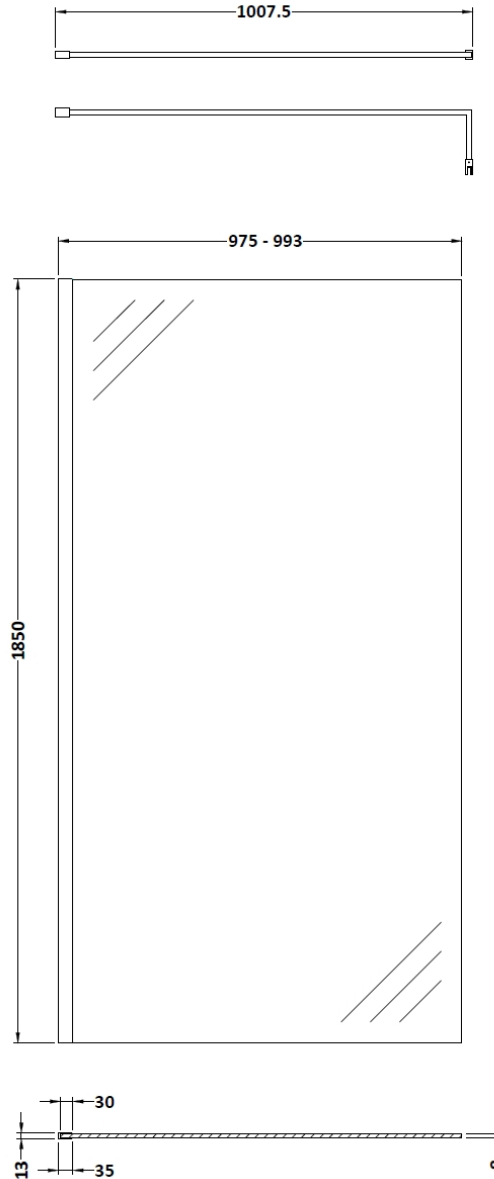

Sales Code: WRFBB1810

Description: Full Frame Wetroom Screen 1850X1000x8mm

Packaging Details

Barcode: 5056462688640

Sales Code: WRSC10

Description: Wetroom Screen 1000 X 1850 X 8mm

Product Dimensions

Height (mm):	1850
Width (mm):	1000
Depth (mm):	14
Nett Weight (kg):	42.5

Packaging Dimensions

Height (mm):	65
Width (mm):	1045
Length (mm):	1920
Gross Weight (kg):	42.5

Packaging Data

Box Colour:	Brown Cardboard Box - Printed
Box Qty:	1
Label Size:	100 x 50
Label Colour:	Not Applicable
Label Qty:	0

Outer Box Dimensions (If Applicable)

Height (mm):	
Width (mm):	
Depth (mm):	
Length (mm):	
Gross Weight (kg):	
Barcode:	5055275819043

Product Details

Country of Origin:	China
Fitting Instruction:	No
CE Approval:	Yes
Profile Material:	Aluminium
Profile Finish:	Polished Chrome
Adjustments (mm):	975mm - 993mm
Entry Width (mm):	N/A
Swing In Dim (mm):	N/A
Swing Out Dim (mm):	N/A
Radius (mm):	Not Applicable
Glass Thickness (mm):	8
Easy Fit:	No
Easy Clean:	No
Handle Style:	Not Applicable
Handle Material:	Not Applicable
Enclosure Design:	Frameless
Wheel Type:	Not Applicable
Support Bar Included:	Support Bar Included
Extras:	None

Sales Code: FIX025

Description: Wetroom Screen Support Arm

Product Dimensions

Height (mm):	15
Width (mm):	150
Depth (mm):	1000
Nett Weight (kg):	0.67

Packaging Dimensions

Height (mm):	35
Width (mm):	160
Length (mm):	1020
Gross Weight (kg):	0.7