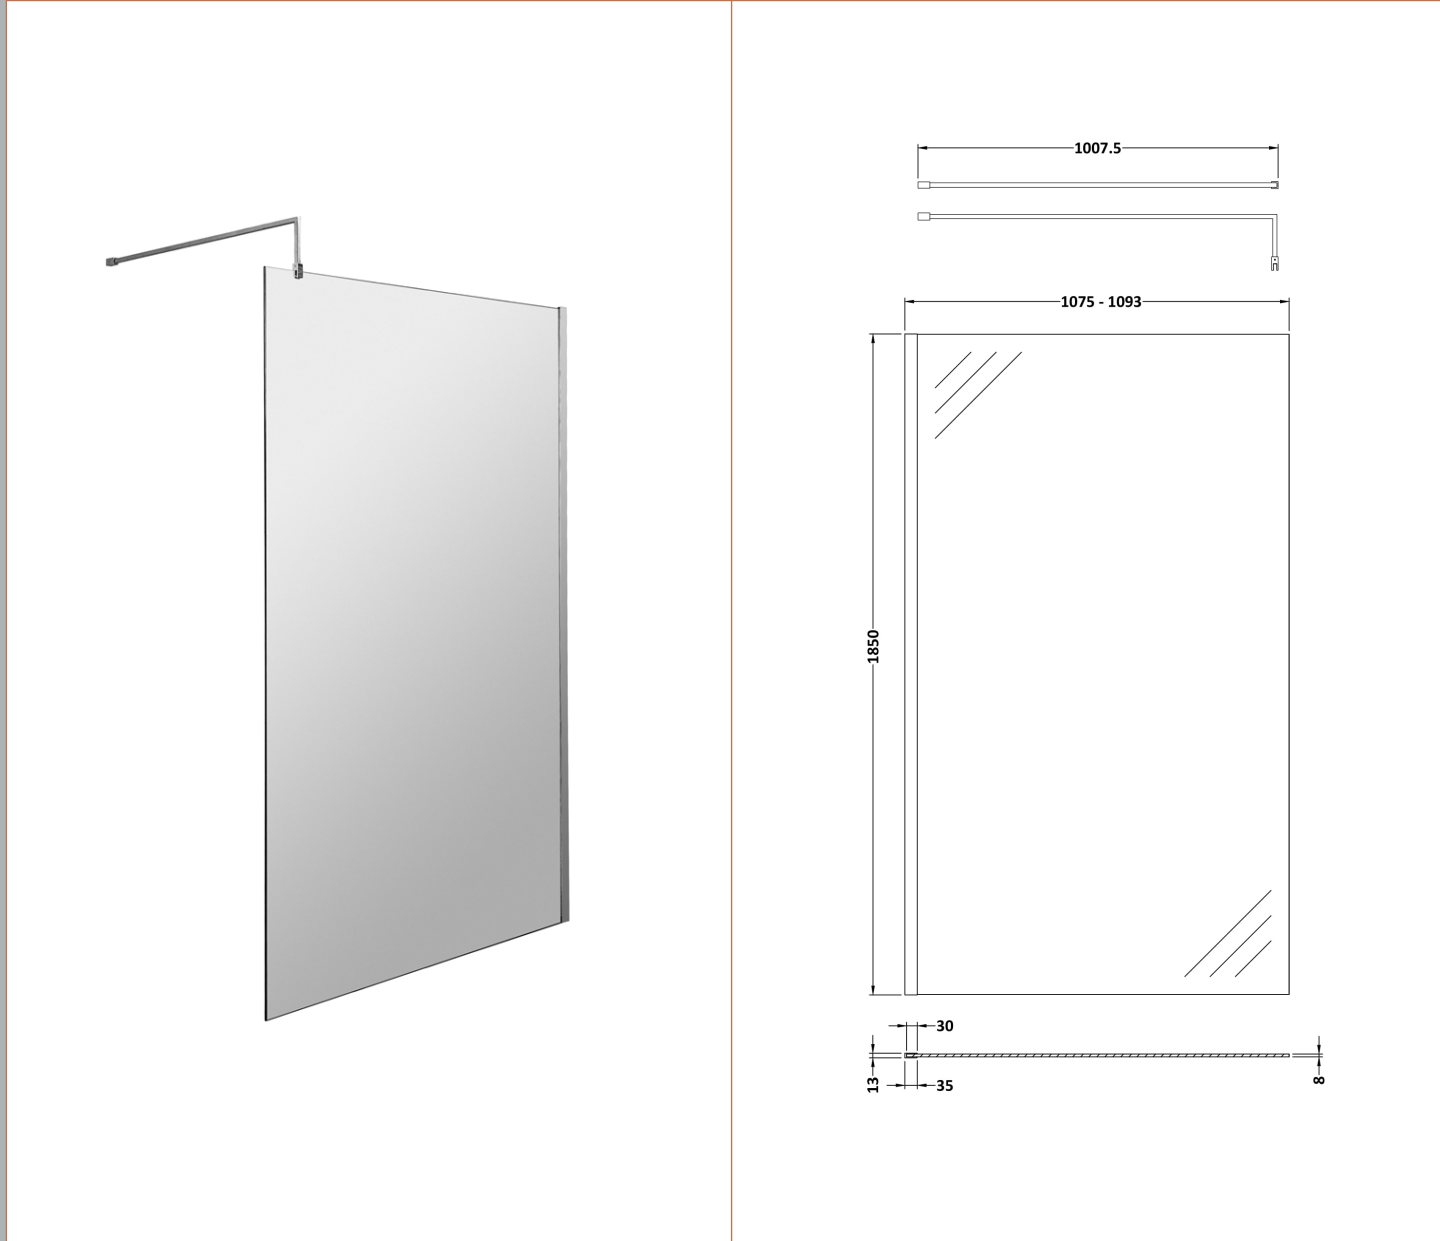

Sales Code: WRFBB1811

Description: Full Frame Wetroom Screen 1850X1100x8mm

Packaging Details

Barcode: 5056462688657

Sales Code: WRSC11

Description: Wetroom Screen 1100 X 1850 X 8mm

**Product Dimensions**

Height (mm):	1850
Width (mm):	1100
Depth (mm):	14
Nett Weight (kg):	46

**Packaging Dimensions**

Height (mm):	60
Width (mm):	1150
Length (mm):	1920
Gross Weight (kg):	46

**Packaging Data**

Box Colour:	Brown Cardboard Box - Printed
Box Qty:	1
Label Size:	100 x 50
Label Colour:	Not Applicable
Label Qty:	0

**Outer Box Dimensions (If Applicable)**

Height (mm):	
Width (mm):	
Depth (mm):	
Length (mm):	
Gross Weight (kg):	
Barcode:	5055275831748

**Product Details**

Country of Origin:	China
Fitting Instruction:	No
CE Approval:	Yes
Profile Material:	Aluminium
Profile Finish:	Polished Chrome
Adjustments (mm):	1075mm-1093mm
Entry Width (mm):	N/A
Swing In Dim (mm):	N/A
Swing Out Dim (mm):	N/A
Radius (mm):	Not Applicable
Glass Thickness (mm):	8
Easy Fit:	No
Easy Clean:	No
Handle Style:	Not Applicable
Handle Material:	Not Applicable
Enclosure Design:	Frameless
Wheel Type:	Not Applicable
Support Bar Included:	Support Bar Included
Extras:	None

### Product Dimensions

Height (mm):	15
Width (mm):	150
Depth (mm):	1000
Nett Weight (kg):	0.67