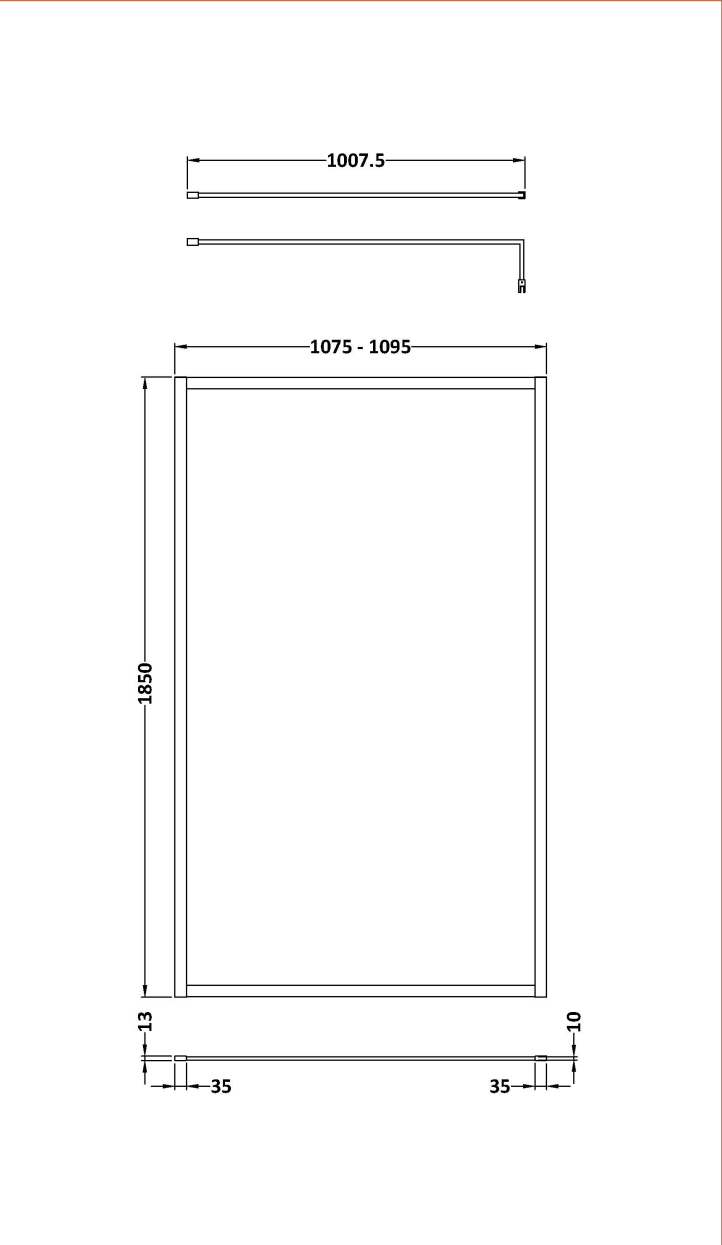

Sales Code: WRFBB1811

Description: Full Frame Wetroom Screen 1850X1100x8mm

Packaging Details

Barcode: 5056462688657

Sales Code: WRSC11

Description: Wetroom Screen 1100 X 1850 X 8mm

**Product Dimensions**

Height (mm):	1850
Width (mm):	1100
Depth (mm):	14
Nett Weight (kg):	46

**Packaging Dimensions**

Height (mm):	60
Width (mm):	1150
Length (mm):	1920
Gross Weight (kg):	46

**Packaging Data**

Box Colour:	Brown Cardboard Box - Printed
Box Qty:	1
Label Size:	100 x 50
Label Colour:	Not Applicable
Label Qty:	0

### Product Dimensions

Height (mm):	15
Width (mm):	150
Depth (mm):	1000
Nett Weight (kg):	0.67

### Packaging Dimensions

Height (mm):	35
Width (mm):	160
Length (mm):	1020
Gross Weight (kg):	0.7