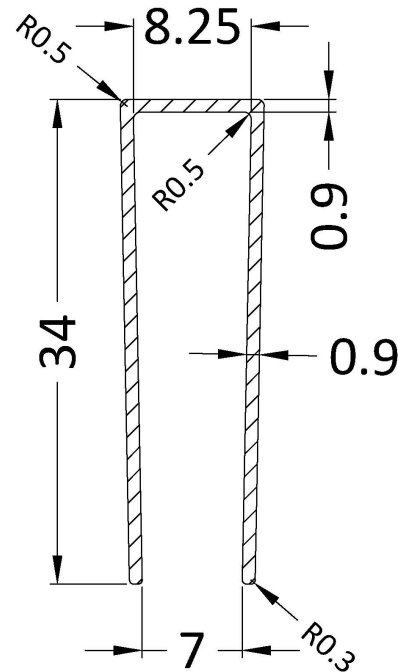

### Outer Box Dimensions (If Applicable)

Height (mm):	
Width (mm):	
Depth (mm):	
Length (mm):	
Gross Weight (kg):	
Barcode:	5056462611884

Sales Code: WRSF013

Description: Wetroom Wall Channel 1850mm Brass

**Product Dimensions**

Height (mm):	1850
Width (mm):	
Depth (mm):	
Nett Weight (kg):	0.6

**Packaging Dimensions**

Height (mm):	60
Width (mm):	185
Length (mm):	1860
Gross Weight (kg):	0.6

**Product Details**

Country of Origin:	China
Fitting Instruction:	No
CE Approval:	N/A
Profile Material:	Aluminium
Profile Finish:	Brushed Brass
Adjustments (mm):	18mm
Entry Width (mm):	N/A
Swing In Dim (mm):	N/A
Swing Out Dim (mm):	N/A
Radius (mm):	Not Applicable
Glass Thickness (mm):	
Easy Fit:	Not Applicable
Easy Clean:	Not Applicable
Handle Style:	Not Applicable
Handle Material:	Not Applicable
Enclosure Design:	Not Applicable
Wheel Type:	Not Applicable
Support Bar Included:	Support Bar Not Included
Extras:	None

Sales Code: WRSF015UF

Description: 1950mm Undrilled Flat Profile

OVERALL LENGTH 1950mm

**Product Dimensions**

Height (mm):	1950
Width (mm):	34
Depth (mm):	13
Nett Weight (kg):	1.01

**Packaging Dimensions**