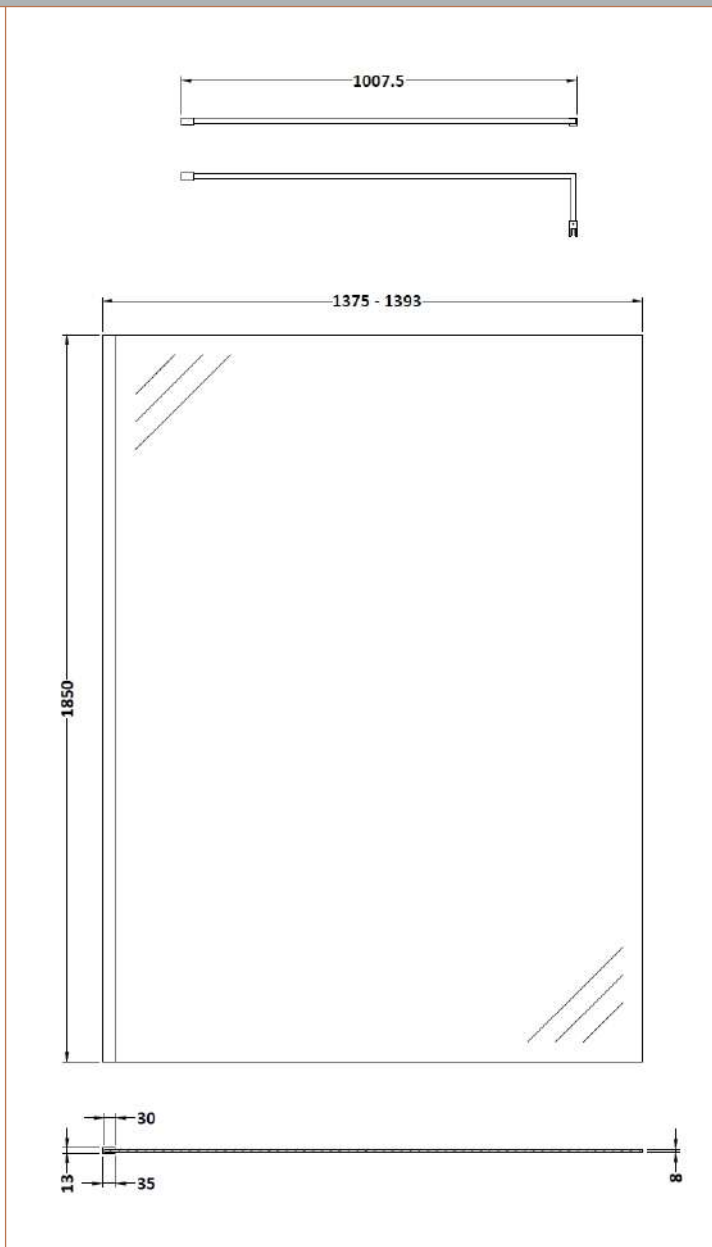

Sales Code: WRFB1814

Description: Full Frame Wetroom Screen 1850X1400x8mm

Packaging Details

Barcode: 5056462688671

Sales Code: WRSC14

Description: Wetroom Screen 1400 X 1850 X 8mm

Product Dimensions

Height (mm):	1850
Width (mm):	1400
Depth (mm):	14
Nett Weight (kg):	59.5

Packaging Dimensions

Height (mm):	60
Width (mm):	1450
Length (mm):	1920
Gross Weight (kg):	59.5

Packaging Data

Box Colour:	Brown Cardboard Box - Printed
Box Qty:	1
Label Size:	100 x 50
Label Colour:	Not Applicable
Label Qty:	0

Outer Box Dimensions (If Applicable)

Height (mm):	
Width (mm):	
Depth (mm):	
Length (mm):	
Gross Weight (kg):	
Barcode:	5055275819067

Product Details

Country of Origin:	China
Fitting Instruction:	No
CE Approval:	Yes
Profile Material:	Aluminium
Profile Finish:	Polished Chrome
Adjustments (mm):	1375mm - 1393mm
Entry Width (mm):	N/A
Swing In Dim (mm):	N/A
Swing Out Dim (mm):	N/A
Radius (mm):	Not Applicable
Glass Thickness (mm):	8
Easy Fit:	No
Easy Clean:	No
Handle Style:	Not Applicable
Handle Material:	Not Applicable
Enclosure Design:	Frameless
Wheel Type:	Not Applicable
Support Bar Included:	Support Bar Included
Extras:	None

Sales Code: FIX025

Description: Wetroom Screen Support Arm

Product Dimensions

Height (mm):	15
Width (mm):	150
Depth (mm):	1000
Nett Weight (kg):	0.67

Packaging Dimensions

Height (mm):	35
Width (mm):	160
Length (mm):	1020
Gross Weight (kg):	0.7