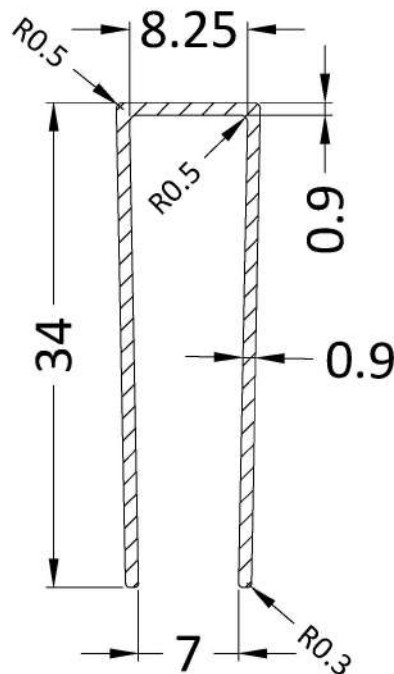

Sales Code: WRSF013

Description: Wetroom Wall Channel 1850mm Brass

Product Dimensions

Height (mm):	1850
Width (mm):	
Depth (mm):	
Nett Weight (kg):	0.6

Packaging Dimensions

Height (mm):	60
Width (mm):	185
Length (mm):	1860
Gross Weight (kg):	0.6

Packaging Data

Box Colour:	Brown Cardboard Box - Printed
Box Qty:	1
Label Size:	100 x 50
Label Colour:	White Label
Label Qty:	1

Outer Box Dimensions (If Applicable)

Height (mm):	
Width (mm):	
Depth (mm):	
Length (mm):	
Gross Weight (kg):	
Barcode:	5056462611846

Product Details

Country of Origin:	China
Fitting Instruction:	No
CE Approval:	N/A
Profile Material:	Aluminium
Profile Finish:	Brushed Brass
Adjustments (mm):	18mm
Entry Width (mm):	N/A
Swing In Dim (mm):	N/A
Swing Out Dim (mm):	N/A
Radius (mm):	Not Applicable
Glass Thickness (mm):	
Easy Fit:	Not Applicable
Easy Clean:	Not Applicable
Handle Style:	Not Applicable
Handle Material:	Not Applicable
Enclosure Design:	Not Applicable
Wheel Type:	Not Applicable
Support Bar Included:	Support Bar Not Included
Extras:	None

Sales Code: WRSF015UF

Description: 1950mm Undrilled Flat Profile

OVERALL LENGTH 1950mm

Product Dimensions

Height (mm):	1950
Width (mm):	34
Depth (mm):	13
Nett Weight (kg):	1.01

Packaging Dimensions

Height (mm):	45
Width (mm):	185
Length (mm):	1970
Gross Weight (kg):	1.42