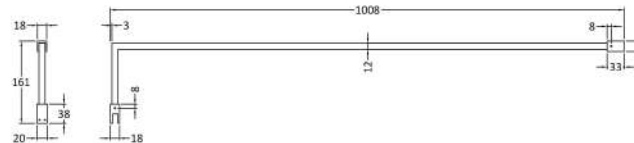

Outer Box Dimensions (If Applicable)

Height (mm):	
Width (mm):	
Depth (mm):	
Length (mm):	
Gross Weight (kg):	
Barcode:	5055275819067

Product Details

Country of Origin:	China
Fitting Instruction:	No
CE Approval:	Yes
Profile Material:	Aluminium
Profile Finish:	Polished Chrome
Adjustments (mm):	1375mm - 1393mm
Entry Width (mm):	N/A
Swing In Dim (mm):	N/A
Swing Out Dim (mm):	N/A
Radius (mm):	Not Applicable
Glass Thickness (mm):	8
Easy Fit:	No
Easy Clean:	No
Handle Style:	Not Applicable
Handle Material:	Not Applicable
Enclosure Design:	Frameless
Wheel Type:	Not Applicable
Support Bar Included:	Support Bar Included
Extras:	None

Sales Code: FIX025

Description: Wetroom Screen Support Arm

Product Dimensions

Height (mm):	15
Width (mm):	150
Depth (mm):	1000
Nett Weight (kg):	0.67

Packaging Dimensions

Height (mm):	35
Width (mm):	160
Length (mm):	1020
Gross Weight (kg):	0.7

Packaging Data

Box Colour:	Brown Cardboard Box
Box Qty:	1
Label Size:	100 x 50
Label Colour:	White Label
Label Qty:	1

Outer Box Dimensions (If Applicable)

Height (mm):	
Width (mm):	
Depth (mm):	
Length (mm):	
Gross Weight (kg):	
Barcode:	5056462611884

Sales Code: WRSF015UF

Description: 1950mm Undrilled Flat Profile

OVERALL LENGTH 1950mm

Product Dimensions

Height (mm):	1950
Width (mm):	34
Depth (mm):	13
Nett Weight (kg):	1.01

Packaging Dimensions

Height (mm):	45
Width (mm):	185
Length (mm):	1970
Gross Weight (kg):	1.42