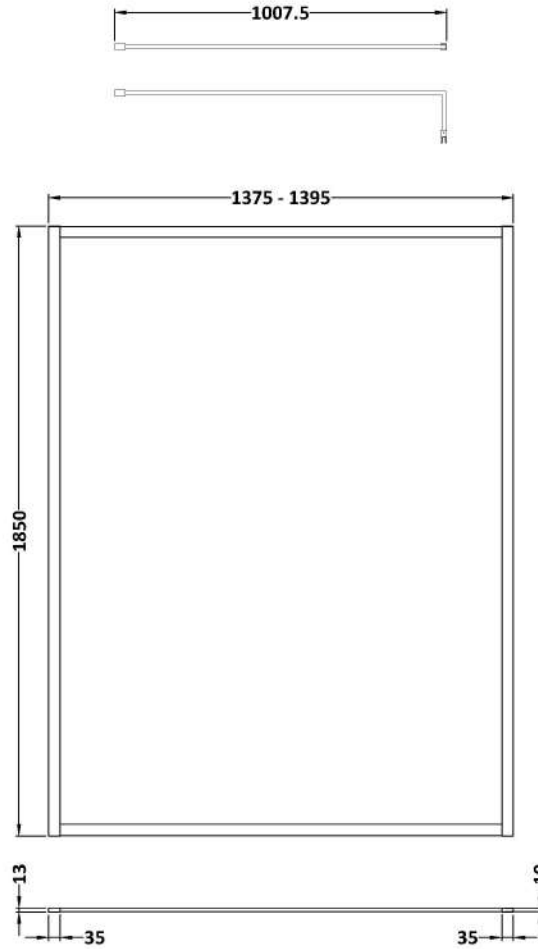

Sales Code: WRFB1814

Description: Full Frame Wetroom Screen 1850X1400x8mm

Packaging Details

Barcode: 5056462688671

Sales Code: WRSC14

Description: Wetroom Screen 1400 X 1850 X 8mm

Product Dimensions

Height (mm):	1850
Width (mm):	1400
Depth (mm):	14
Nett Weight (kg):	59.5

Packaging Dimensions

Height (mm):	60
Width (mm):	1450
Length (mm):	1920
Gross Weight (kg):	59.5

Packaging Data

Box Colour:	Brown Cardboard Box - Printed
Box Qty:	1
Label Size:	100 x 50
Label Colour:	Not Applicable
Label Qty:	0

Outer Box Dimensions (If Applicable)

Height (mm):	
Width (mm):	
Depth (mm):	
Length (mm):	
Gross Weight (kg):	
Barcode:	5055275819067

Product Details

Country of Origin:	China
Fitting Instruction:	No
CE Approval:	Yes
Profile Material:	Aluminium
Profile Finish:	Polished Chrome
Adjustments (mm):	1375mm - 1393mm
Entry Width (mm):	N/A
Swing In Dim (mm):	N/A
Swing Out Dim (mm):	N/A
Radius (mm):	Not Applicable
Glass Thickness (mm):	8
Easy Fit:	No
Easy Clean:	No
Handle Style:	Not Applicable
Handle Material:	Not Applicable
Enclosure Design:	Frameless
Wheel Type:	Not Applicable
Support Bar Included:	Support Bar Included
Extras:	None

Sales Code: FIX025

Description: Wetroom Screen Support Arm

Product Dimensions

Height (mm):	15
Width (mm):	150
Depth (mm):	1000
Nett Weight (kg):	0.67

Packaging Dimensions

Height (mm):	35
Width (mm):	160
Length (mm):	1020
Gross Weight (kg):	0.7